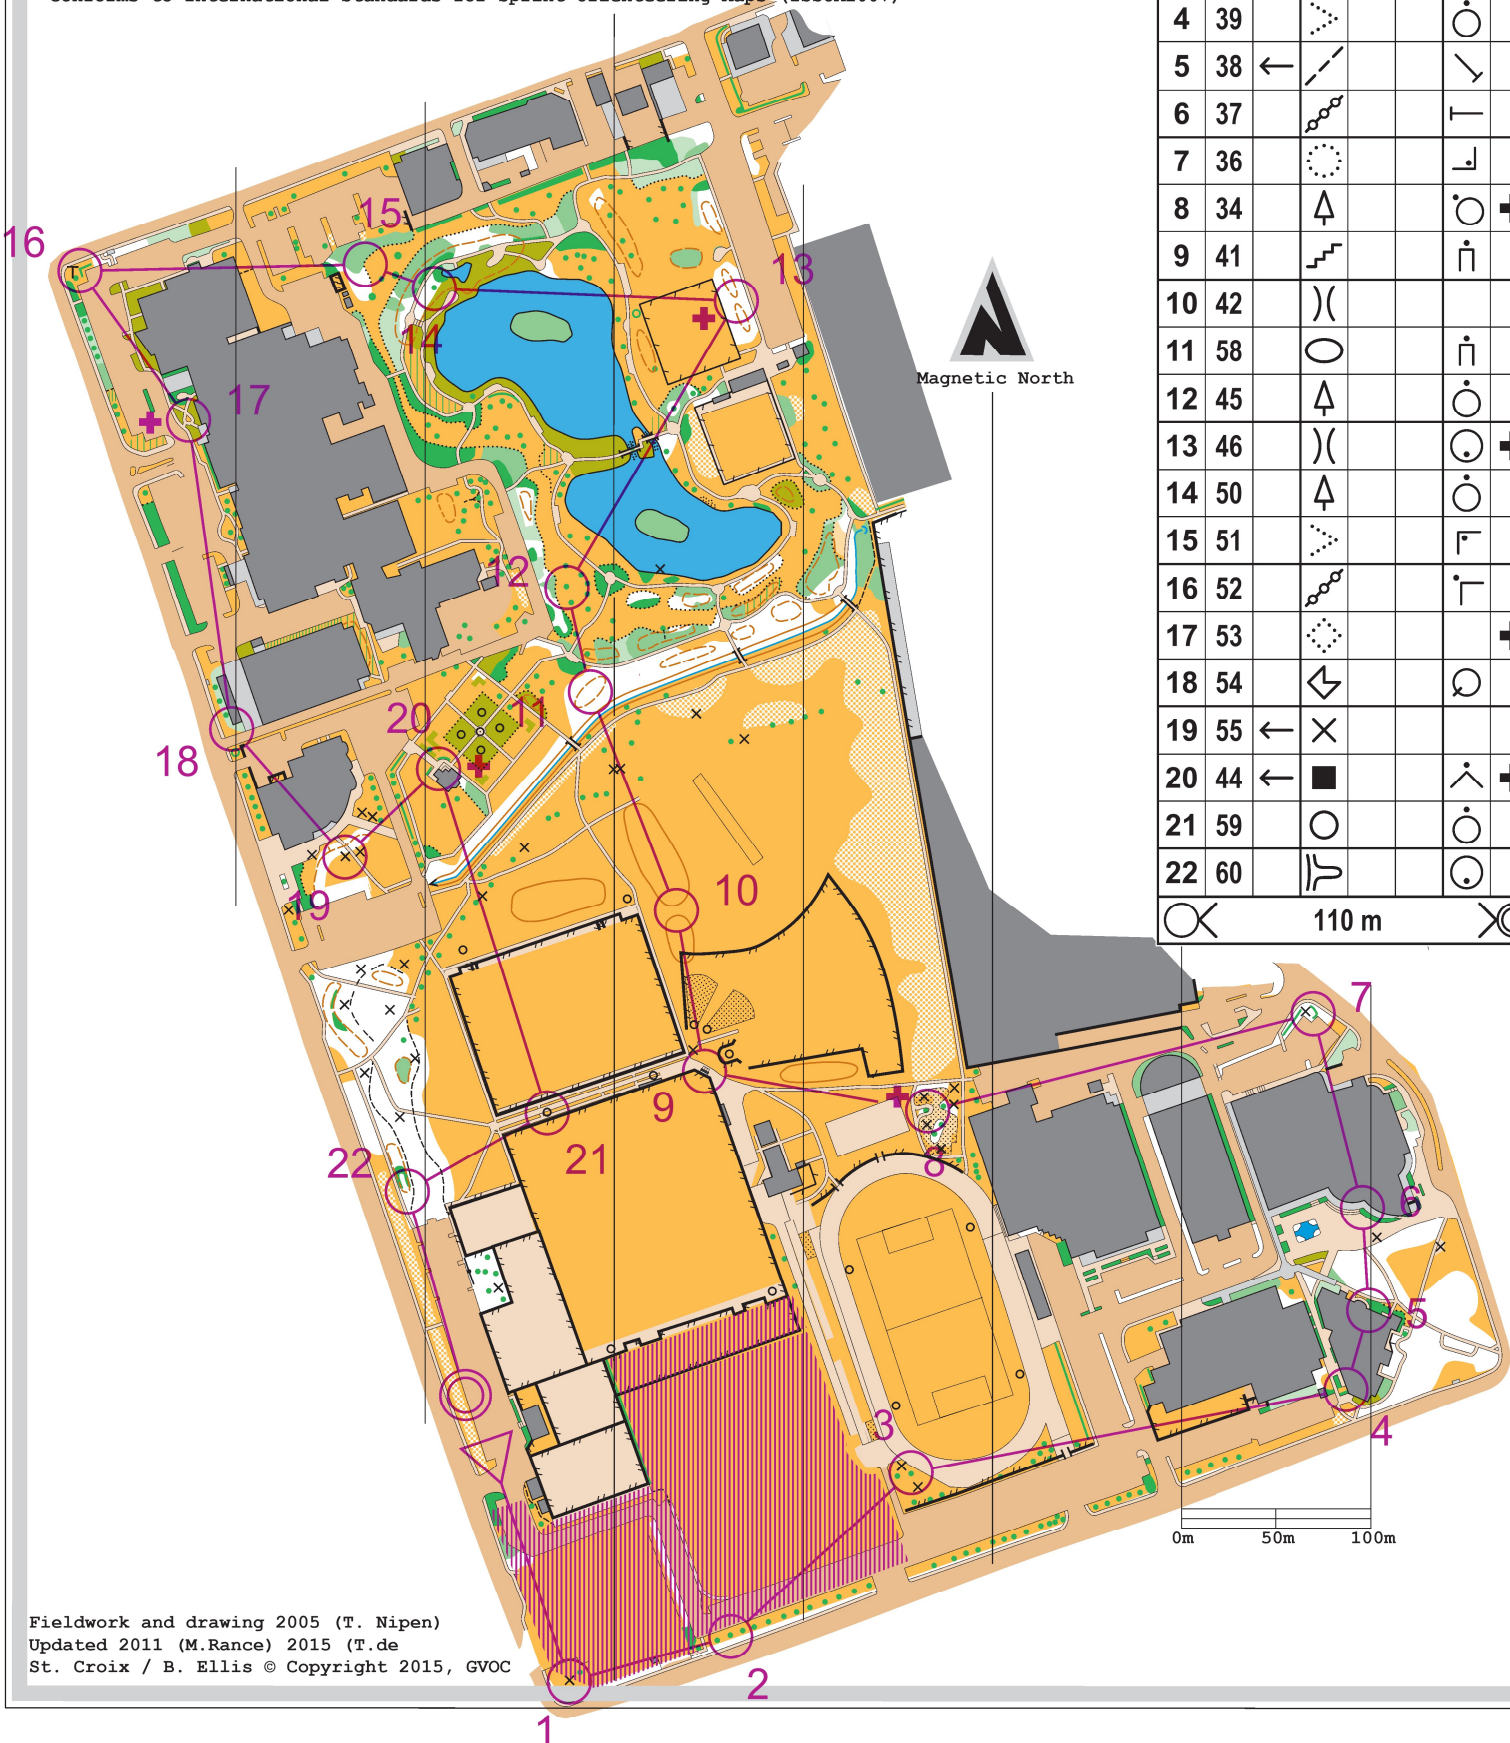

# Minoru Park

Scale 1:4000

5 metre contours

Conforms to International Standards for Sprint Orienteering Maps (ISSOM2007)

Minoru WET Jan 2018				
Beginnings		2.7 km		20 m
▷				
1	31	×		
2	32		↑	○
3	33	→	↑	○
4	39	⋯		○
5	38	←	↘	✓
6	37	⋈		┌
7	36	⊙		└
8	34	↑		○+
9	41	↗		⋈
10	42	)		
11	58	○		⋈
12	45	↑		○
13	46	)		○+
14	50	↑		○
15	51	⋯		┌
16	52	⋈		┌
17	53	⊙		+
18	54	↙		○
19	55	←	×	
20	44	←	■	⋈+
21	59	○		○
22	60	┌		○

110 m

0m 50m 100m

Fieldwork and drawing 2005 (T. Nipen)  
 Updated 2011 (M. Rance) 2015 (T. de  
 St. Croix / B. Ellis © Copyright 2015, GVOC