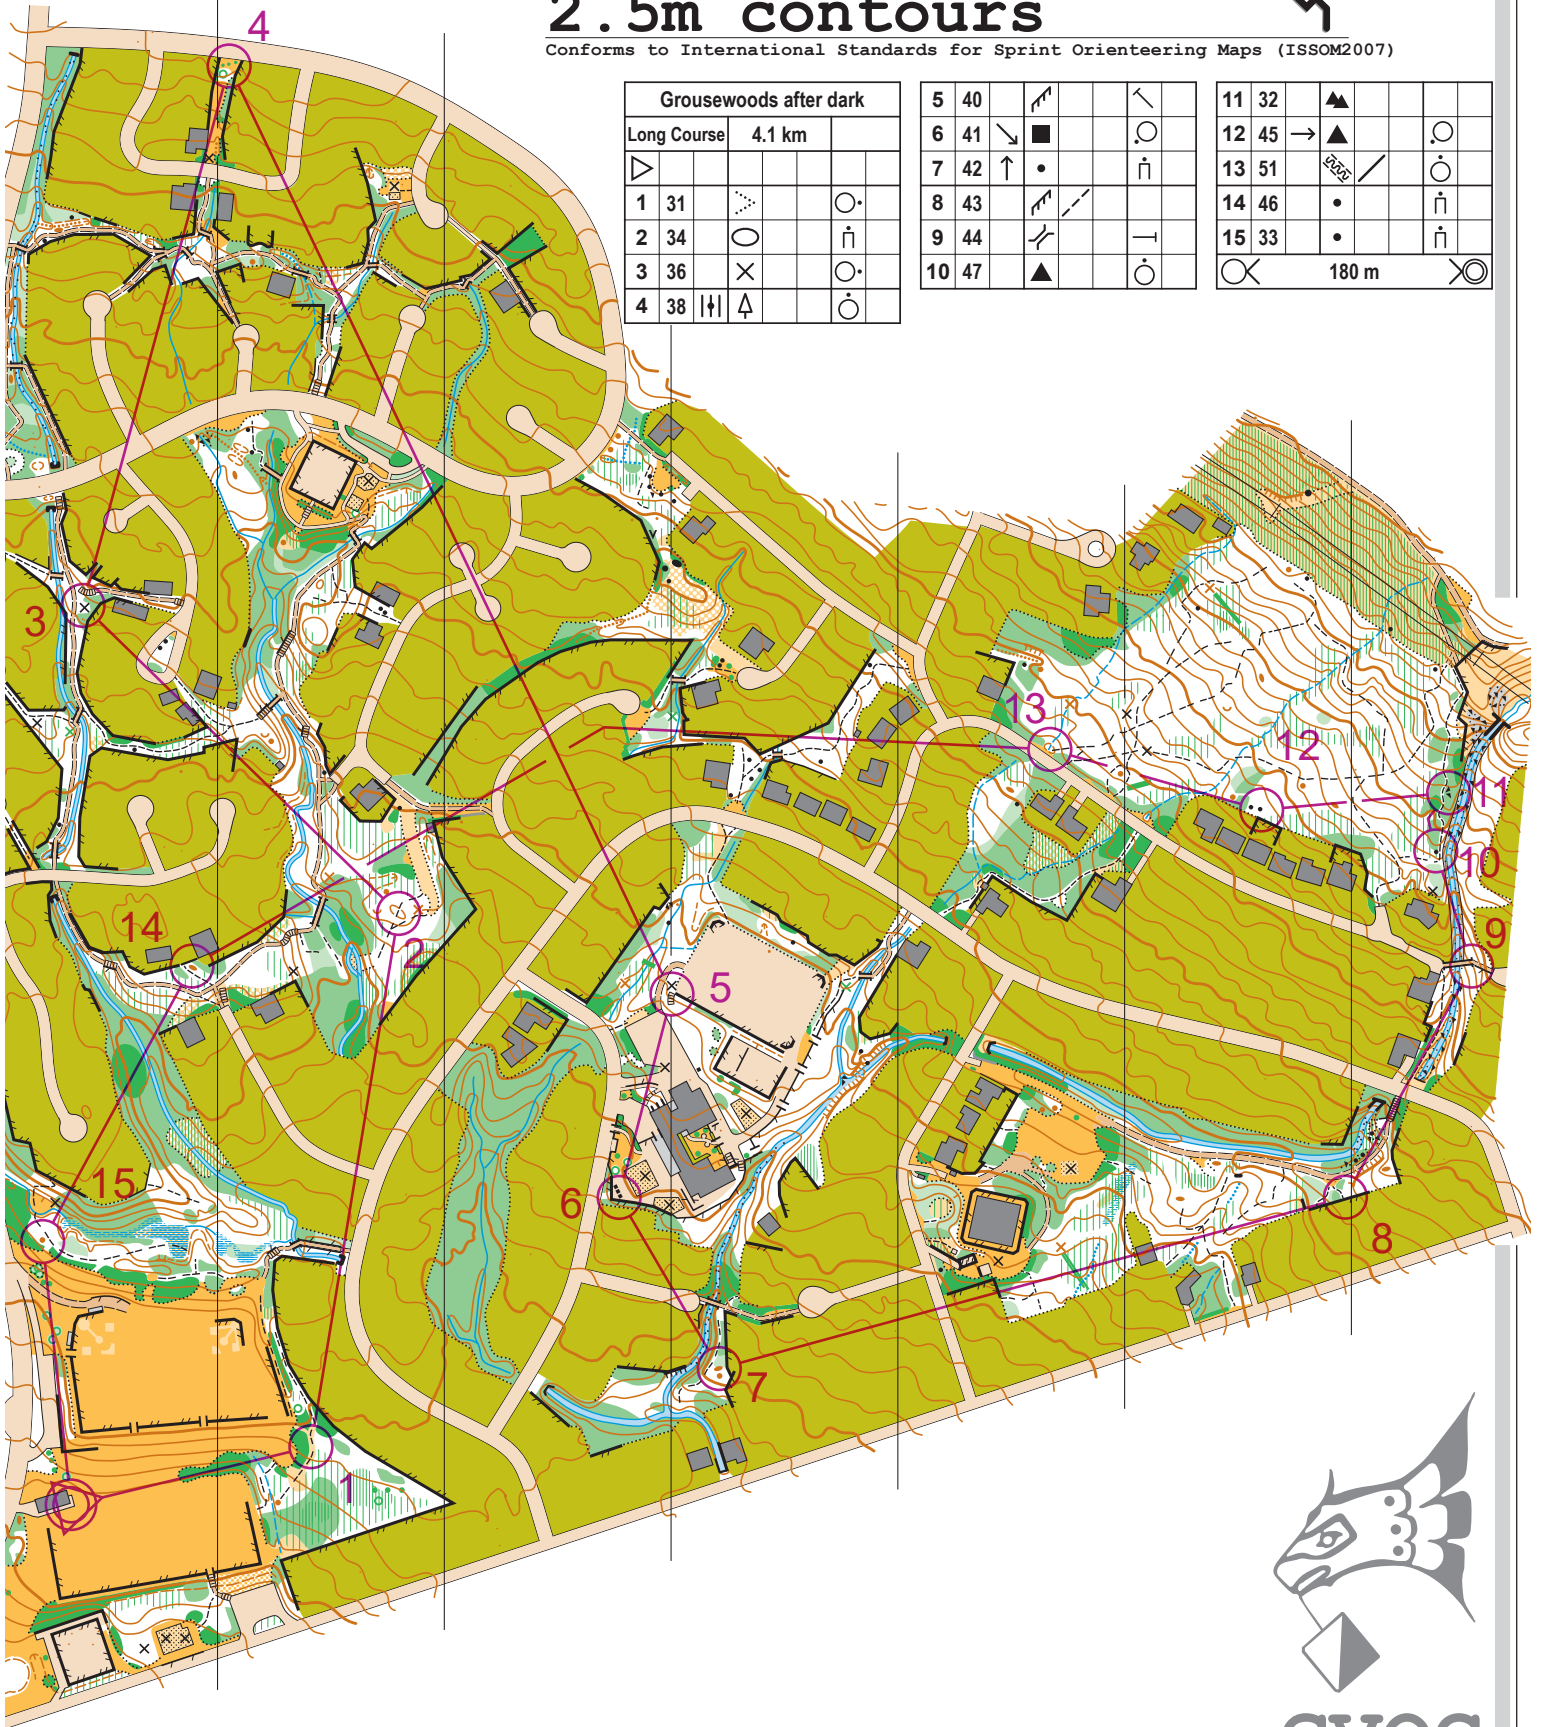

Grousewoods

Scale 1:5000

2.5m contours

Conforms to International Standards for Sprint Orienteering Maps (ISSM2007)

Grousewoods after dark			
Long Course	4.1 km		
▷			
1	31	▽	○·
2	34	○	ĥ
3	36	×	○·
4	38	∥ ∆	○

5	40	↗	↖
6	41	↘	○
7	42	↑	ĥ
8	43	↗	↘
9	44	↙	—
10	47	▲	○

11	32	▲			
12	45	→	▲		○
13	51	ISSM	↘		○
14	46	•			ĥ
15	33	•			ĥ
					180 m

GVOC