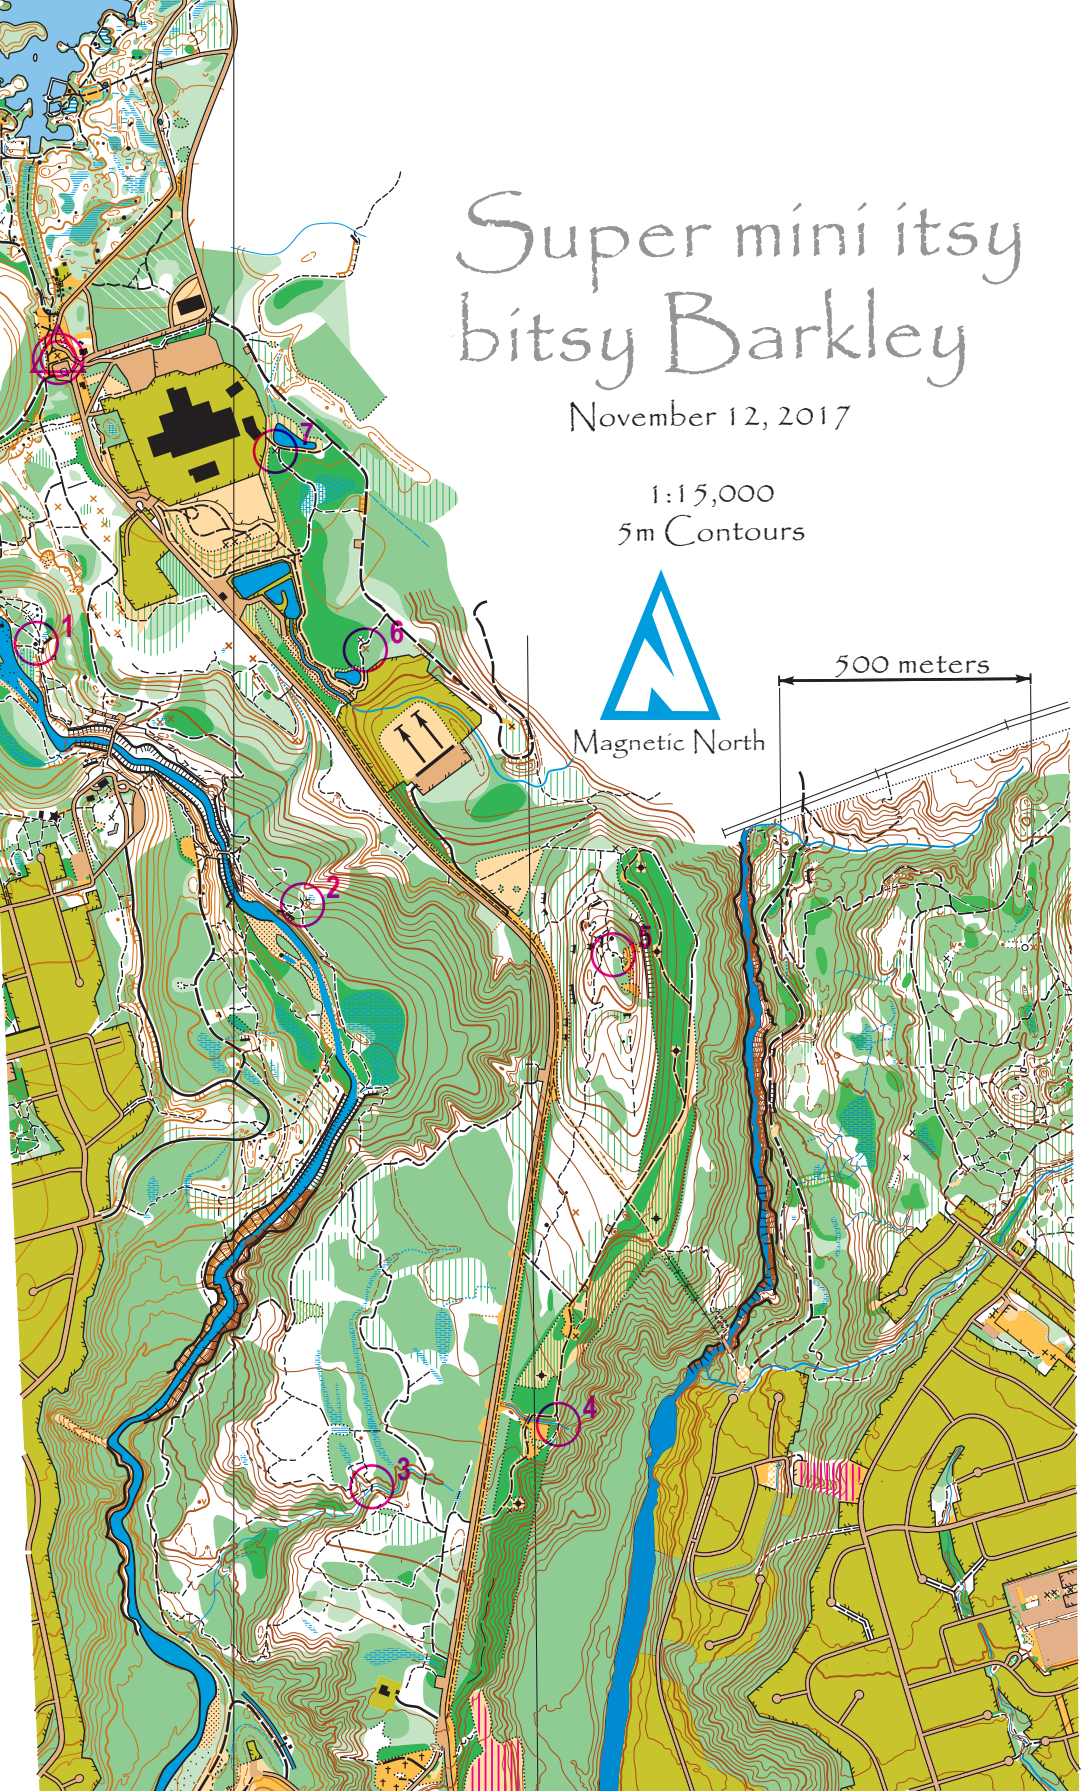

Super mini itsy bitsy Barkley

November 12, 2017

1:15,000
5m Contours

Magnetic North

500 meters

Legend

- Open Land
- Rough Open Land
- Rough Open Land w/ Trees
- Open Forest
- Open Forest w/ Deadfall
- Thick Vegetation
- Thicker Vegetation
- Thickest Vegetation
- Out of Bounds
- Major Road
- Road
- Major Trail
- Small Trail
- Tiny Trail
- Indistinct Trail
- Fence
- Building
- Water
- Knoll
- Pit
- Depression
- Tree Roots
- Fallen Tree
- Boulder
- Special Object
- Earth Bank
- Cliff

GVOCC
whyjustrun.ca