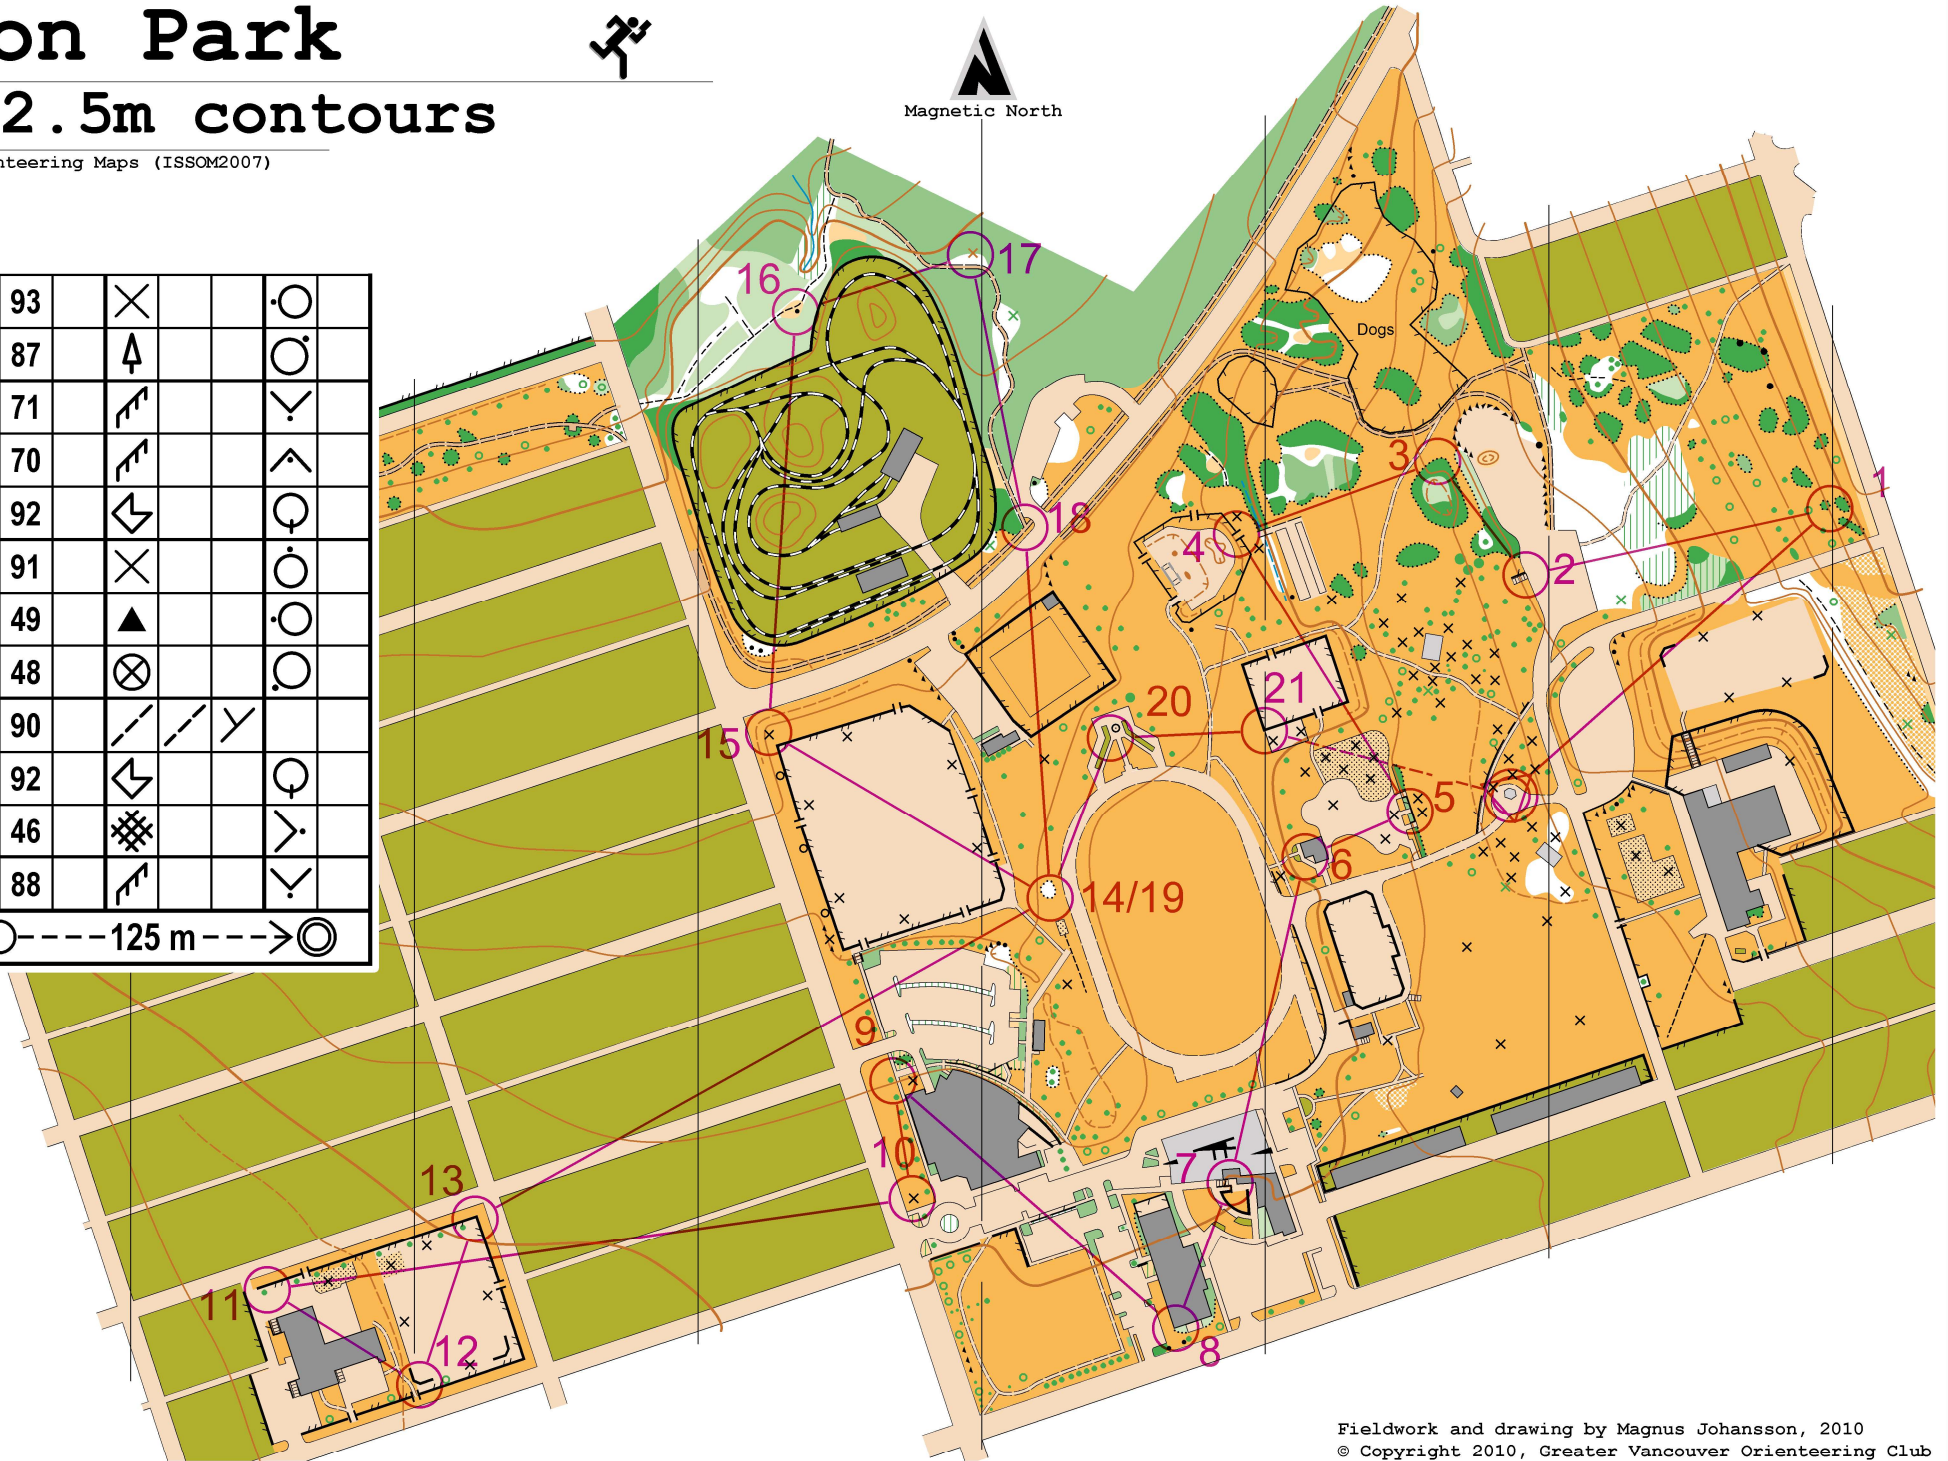

# Confederation Park

Scale 1:4000 2.5m contours

Conforms to International Standards for Sprint Orienteering Maps (ISSOM2007)

Confederation Park				
October 8th 2017				
Intermediate	3.4 km			
▷				
1	78	←	⊗	○
2	100		⊗	○
3	102		⊗	○
4	36		⊗	○
5	97		⊗	○
6	96		⊗	○
7	95		⊗	○
8	94		⊗	○
9	44	↖	⊗	○

10	93	⊗		○
11	87	⊗		○
12	71	⊗		○
13	70	⊗		○
14	92	⊗		○
15	91	⊗		○
16	49	⊗		○
17	48	⊗		○
18	90	⊗	⊗	
19	92	⊗		○
20	46	⊗		○
21	88	⊗		○
○-----125 m----->⊗				

www.condes.net 9.5.2 Yukon Orienteering Association  
Confederation Park October 8th 2017

Fieldwork and drawing by Magnus Johansson, 2010  
© Copyright 2010, Greater Vancouver Orienteering Club