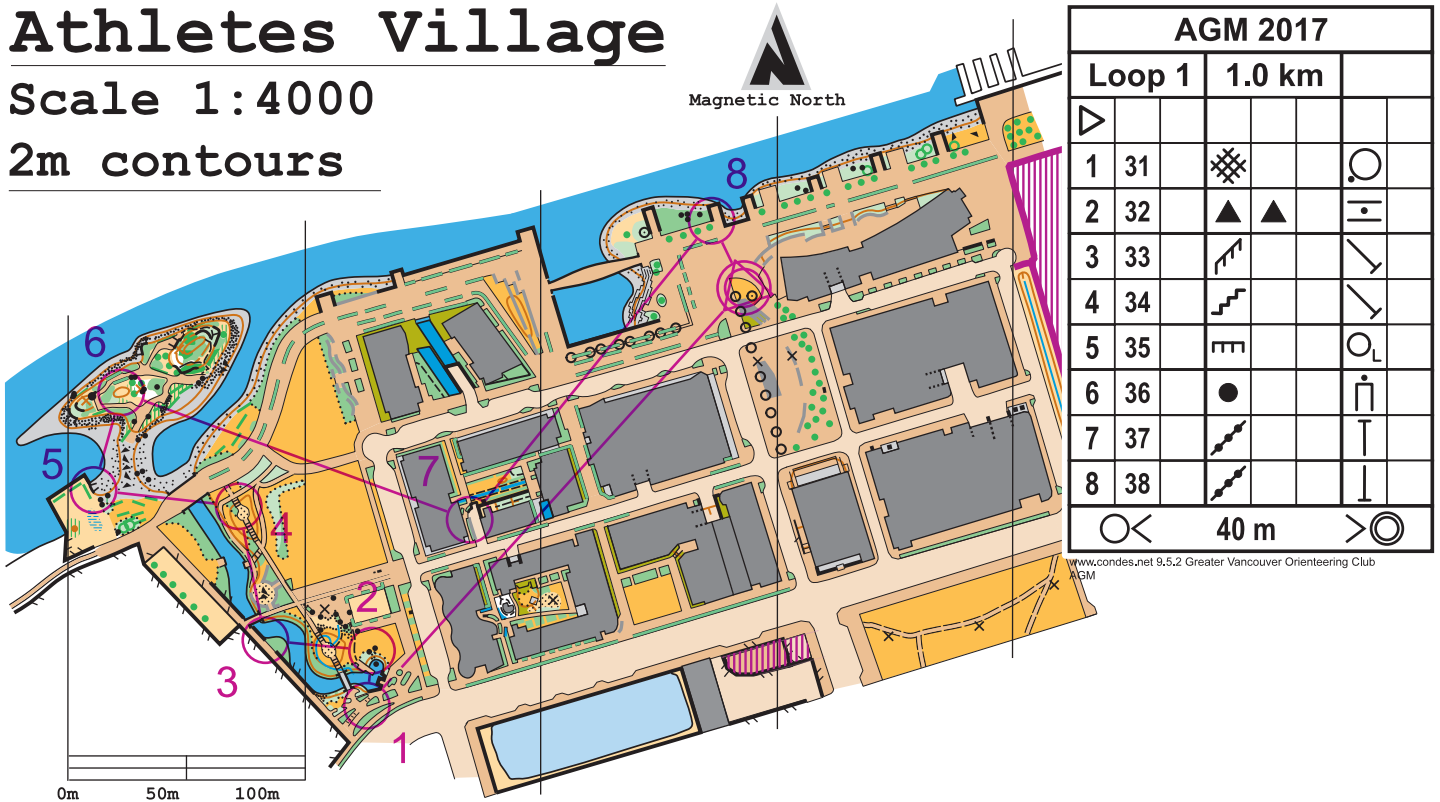

# Athletes Village

Scale 1:4000

2m contours

, Fieldwork and drawing by Louise Oram, Christophe Pige, January 2011  
© Copyright 2011, Greater Vancouver Orienteering Club