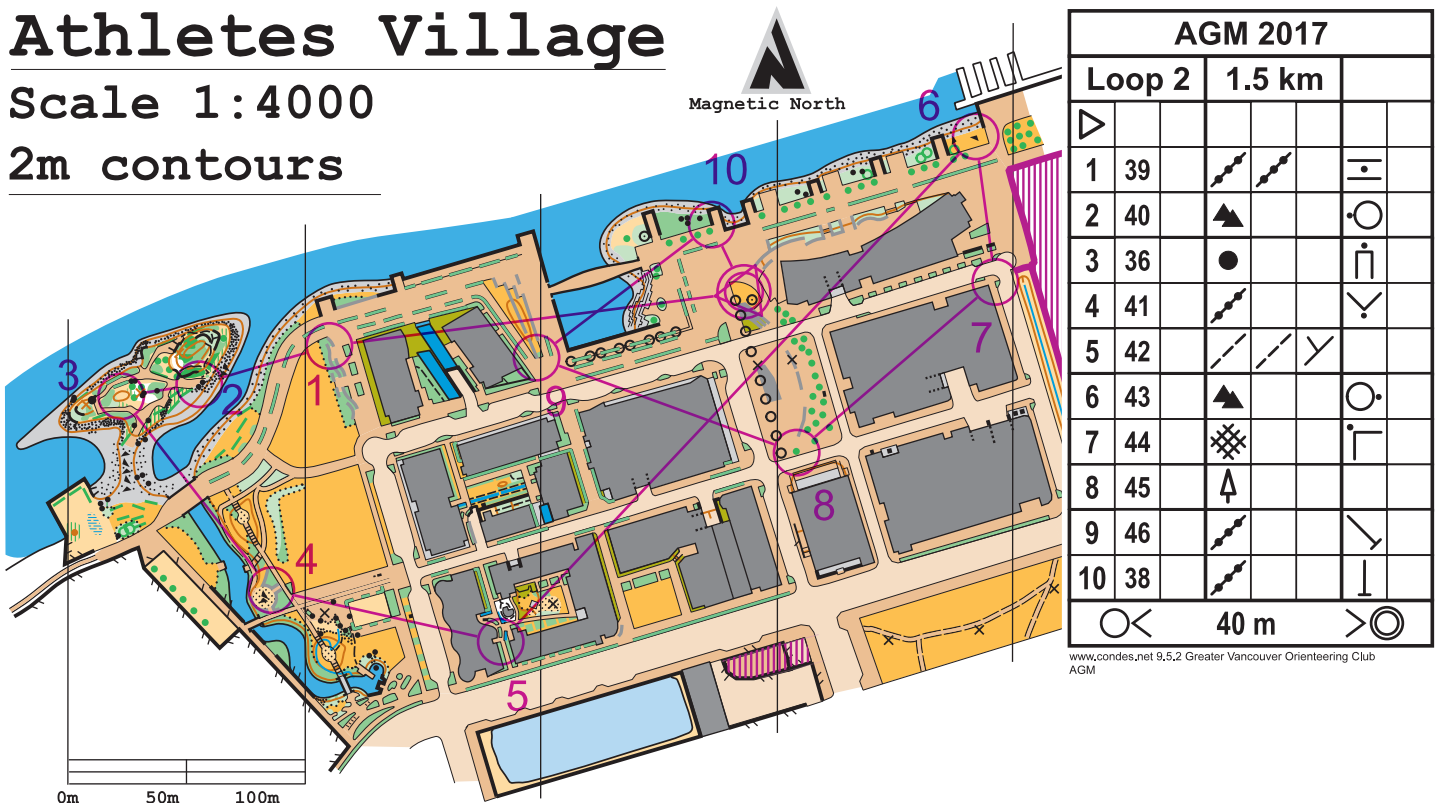

# Athletes Village

Scale 1:4000

2m contours

, Fieldwork and drawing by Louise Oram, Christophe Pige, January 2011  
© Copyright 2011, Greater Vancouver Orienteering Club