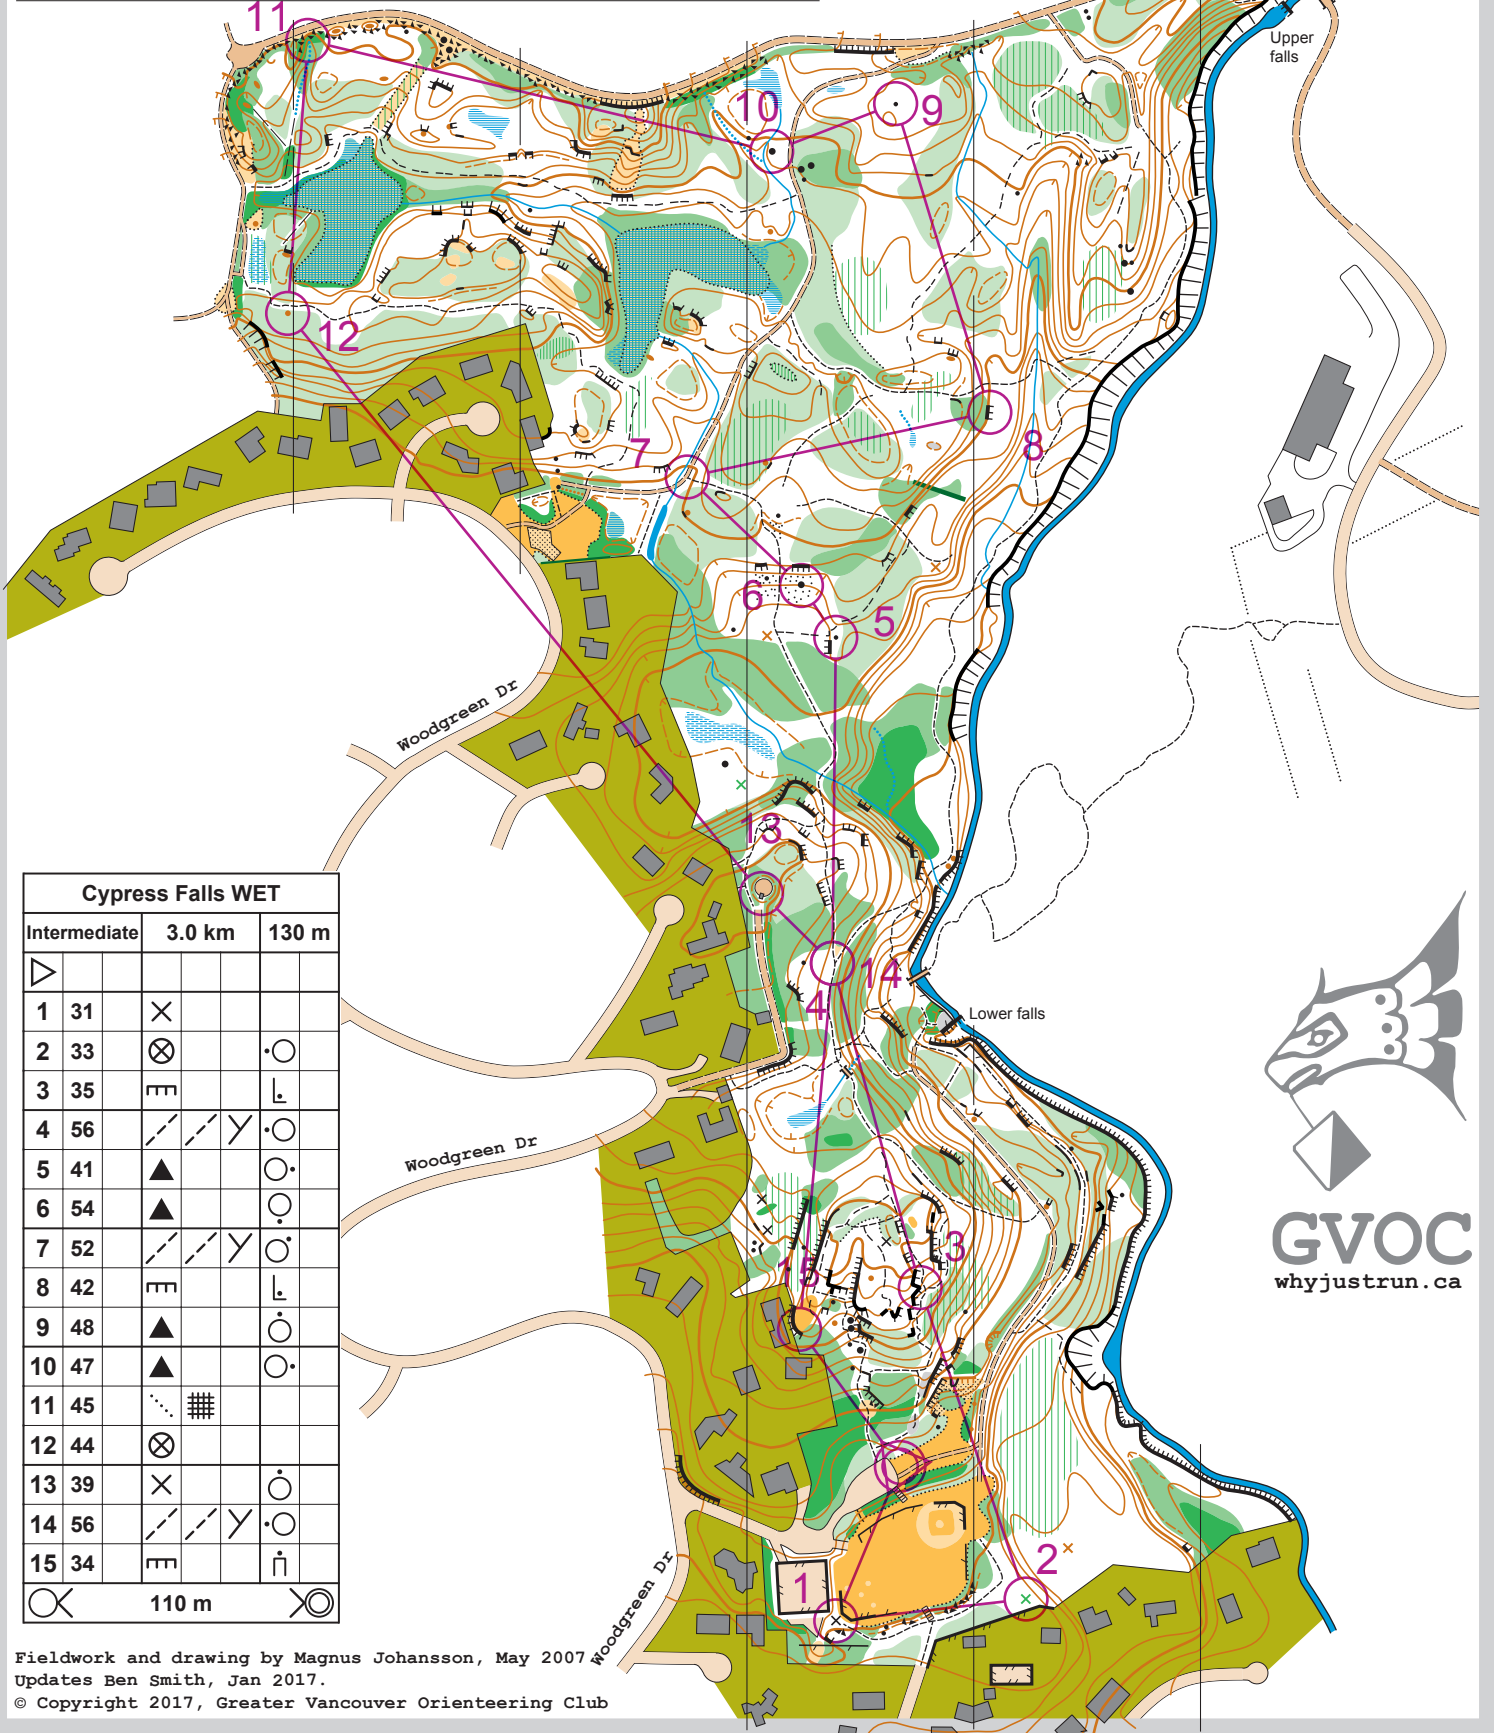

Cypress Falls Park

Scale 1:5000

2.5m contours

| Cypress Falls WET | | | |
|-------------------|--------|-------|---|
| Intermediate | 3.0 km | 130 m | |
| 1 | 31 | × | |
| 2 | 33 | ⊗ | ○ |
| 3 | 35 | ⌌ | ⌌ |
| 4 | 56 | ⌌ | ⌌ |
| 5 | 41 | ▲ | ○ |
| 6 | 54 | ▲ | ○ |
| 7 | 52 | ⌌ | ⌌ |
| 8 | 42 | ⌌ | ⌌ |
| 9 | 48 | ▲ | ○ |
| 10 | 47 | ▲ | ○ |
| 11 | 45 | ⋯ | ⏏ |
| 12 | 44 | ⊗ | ○ |
| 13 | 39 | × | ○ |
| 14 | 56 | ⌌ | ⌌ |
| 15 | 34 | ⌌ | ⏏ |

○ 110 m ○

GVOC
whyjustrun.ca

Fieldwork and drawing by Magnus Johansson, May 2007
 Updates Ben Smith, Jan 2017.
 © Copyright 2017, Greater Vancouver Orienteering Club