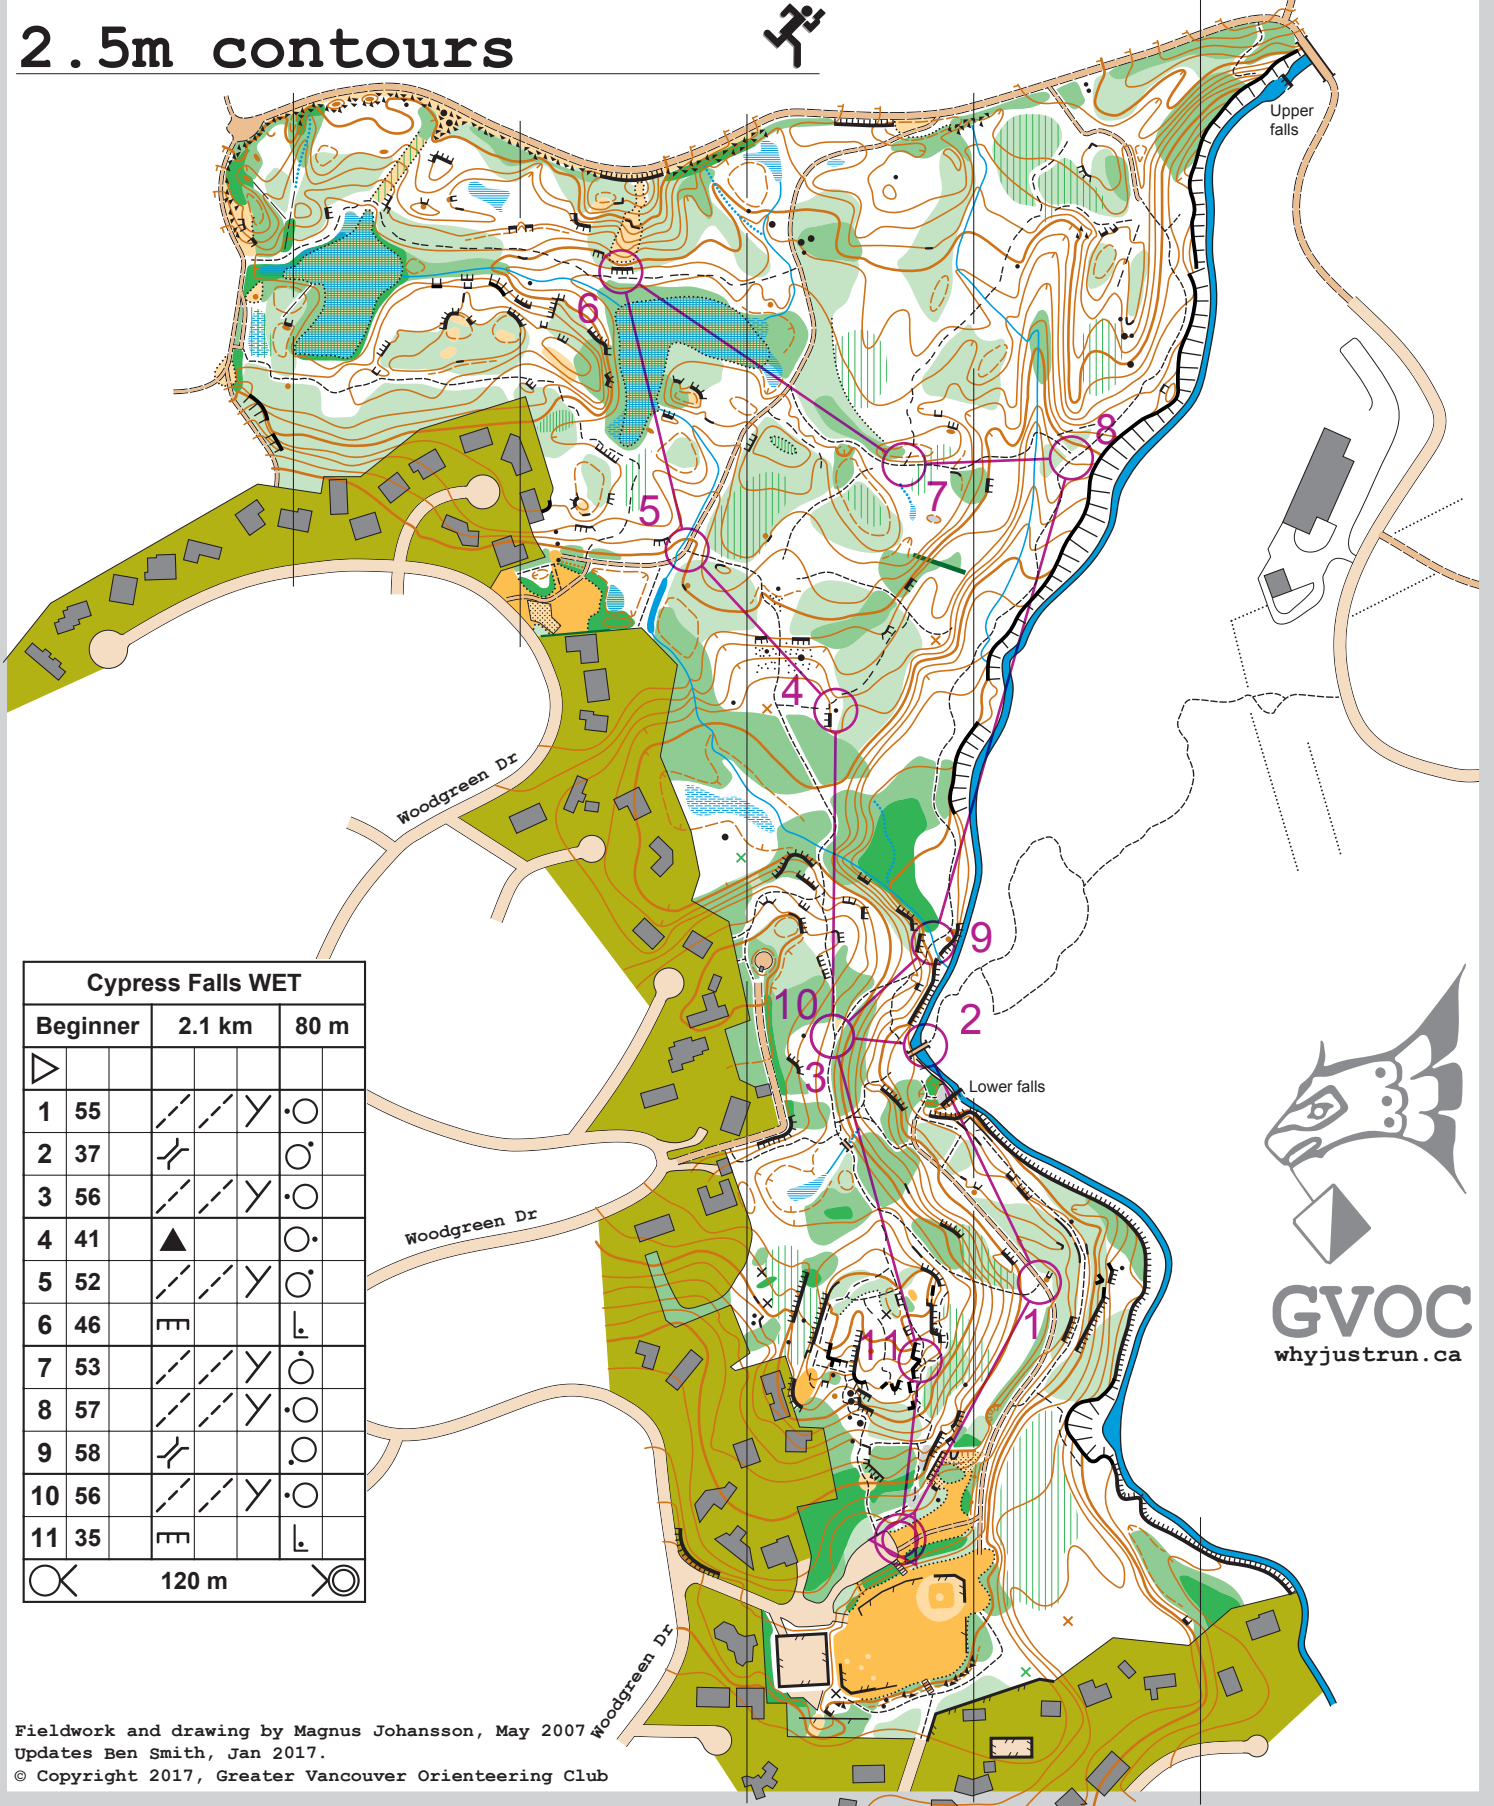

# Cypress Falls Park

Scale 1:5000

2.5m contours

Cypress Falls WET				
Beginner	2.1 km	80 m		
1	55	///	Y	○
2	37	///		○
3	56	///	Y	○
4	41	▲		○
5	52	///	Y	○
6	46	///		○
7	53	///	Y	○
8	57	///	Y	○
9	58	///		○
10	56	///	Y	○
11	35	///		○

Fieldwork and drawing by Magnus Johansson, May 2007  
 Updates Ben Smith, Jan 2017.  
 © Copyright 2017, Greater Vancouver Orienteering Club