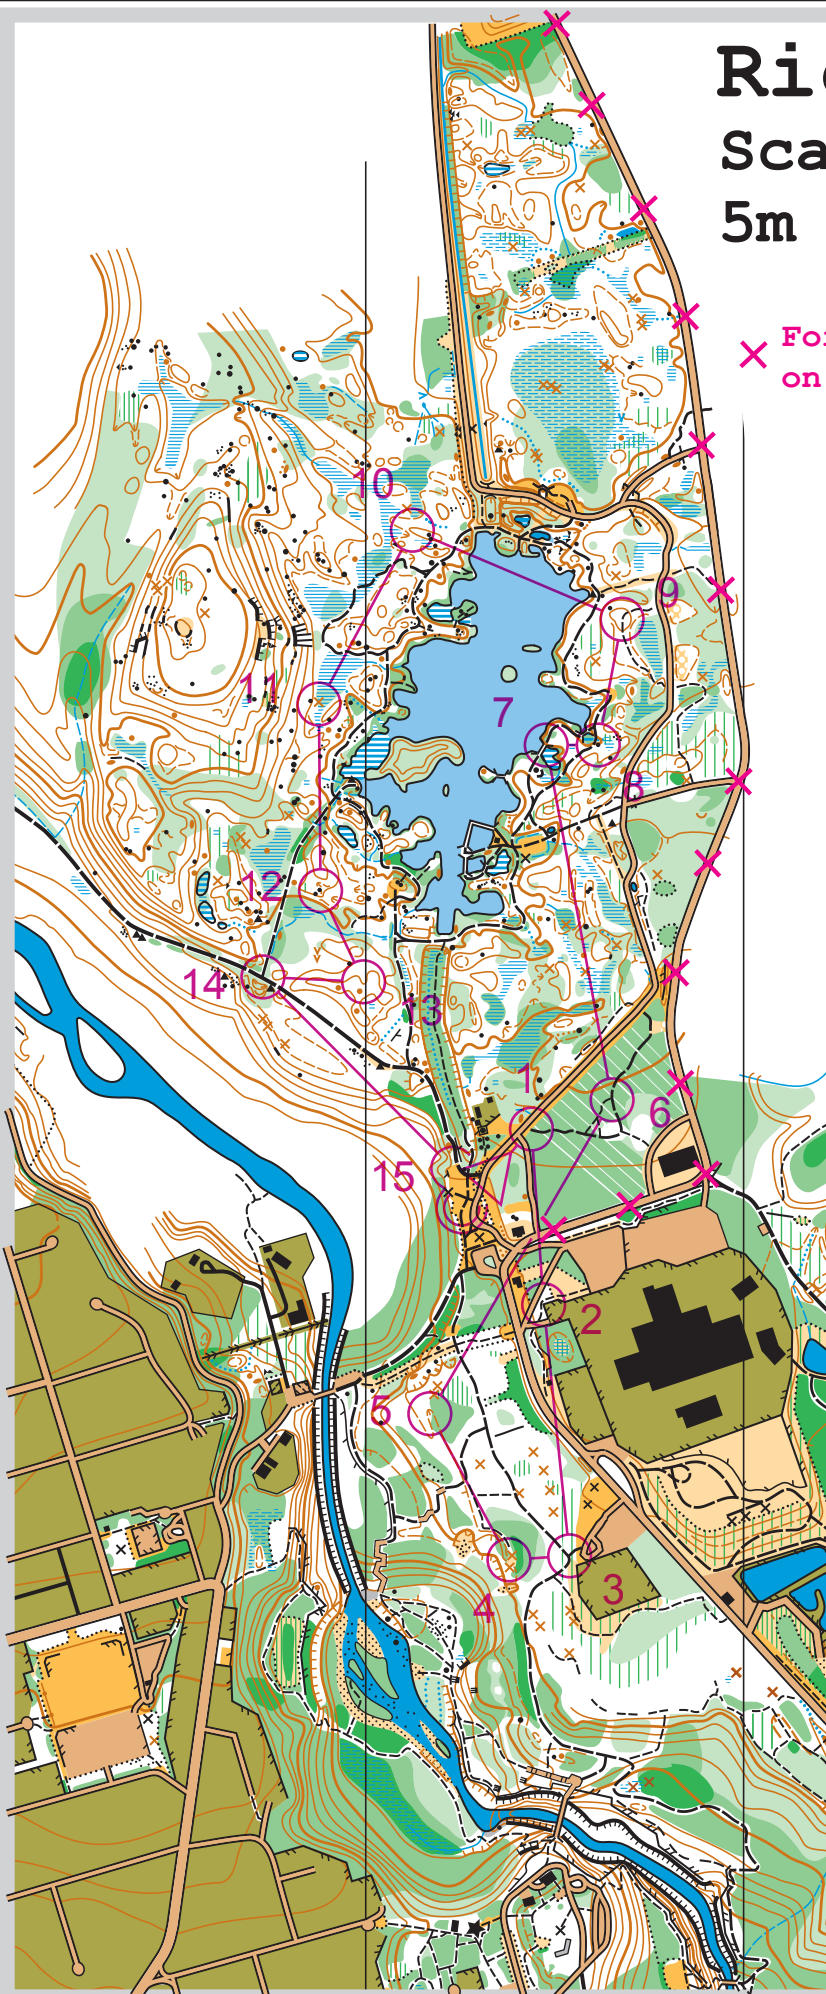

Rice Lake

Scale 1:10000
5m contours

GVOC
whyjustrun.ca

X Forbidden to run
on this road

RiceLakeWJR					
Intermediate		3.6 km			
▷		⋯		┌	
1	31	/	∕	∕	
2	42	↗		┌	
3	43	∕	∕	∕	
4	50	↑	⊗		
5	44	∪	∩		
6	32	∕	∕	∕	
7	36][○	
8	35	▲			
9	45	○			
10	46	○		○	
11	47	⊗			
12	48	↑	▲		
13	49	∪	∩		
14	40	∕	∕	∕	
15	41	◇		○	
		50 m		→	