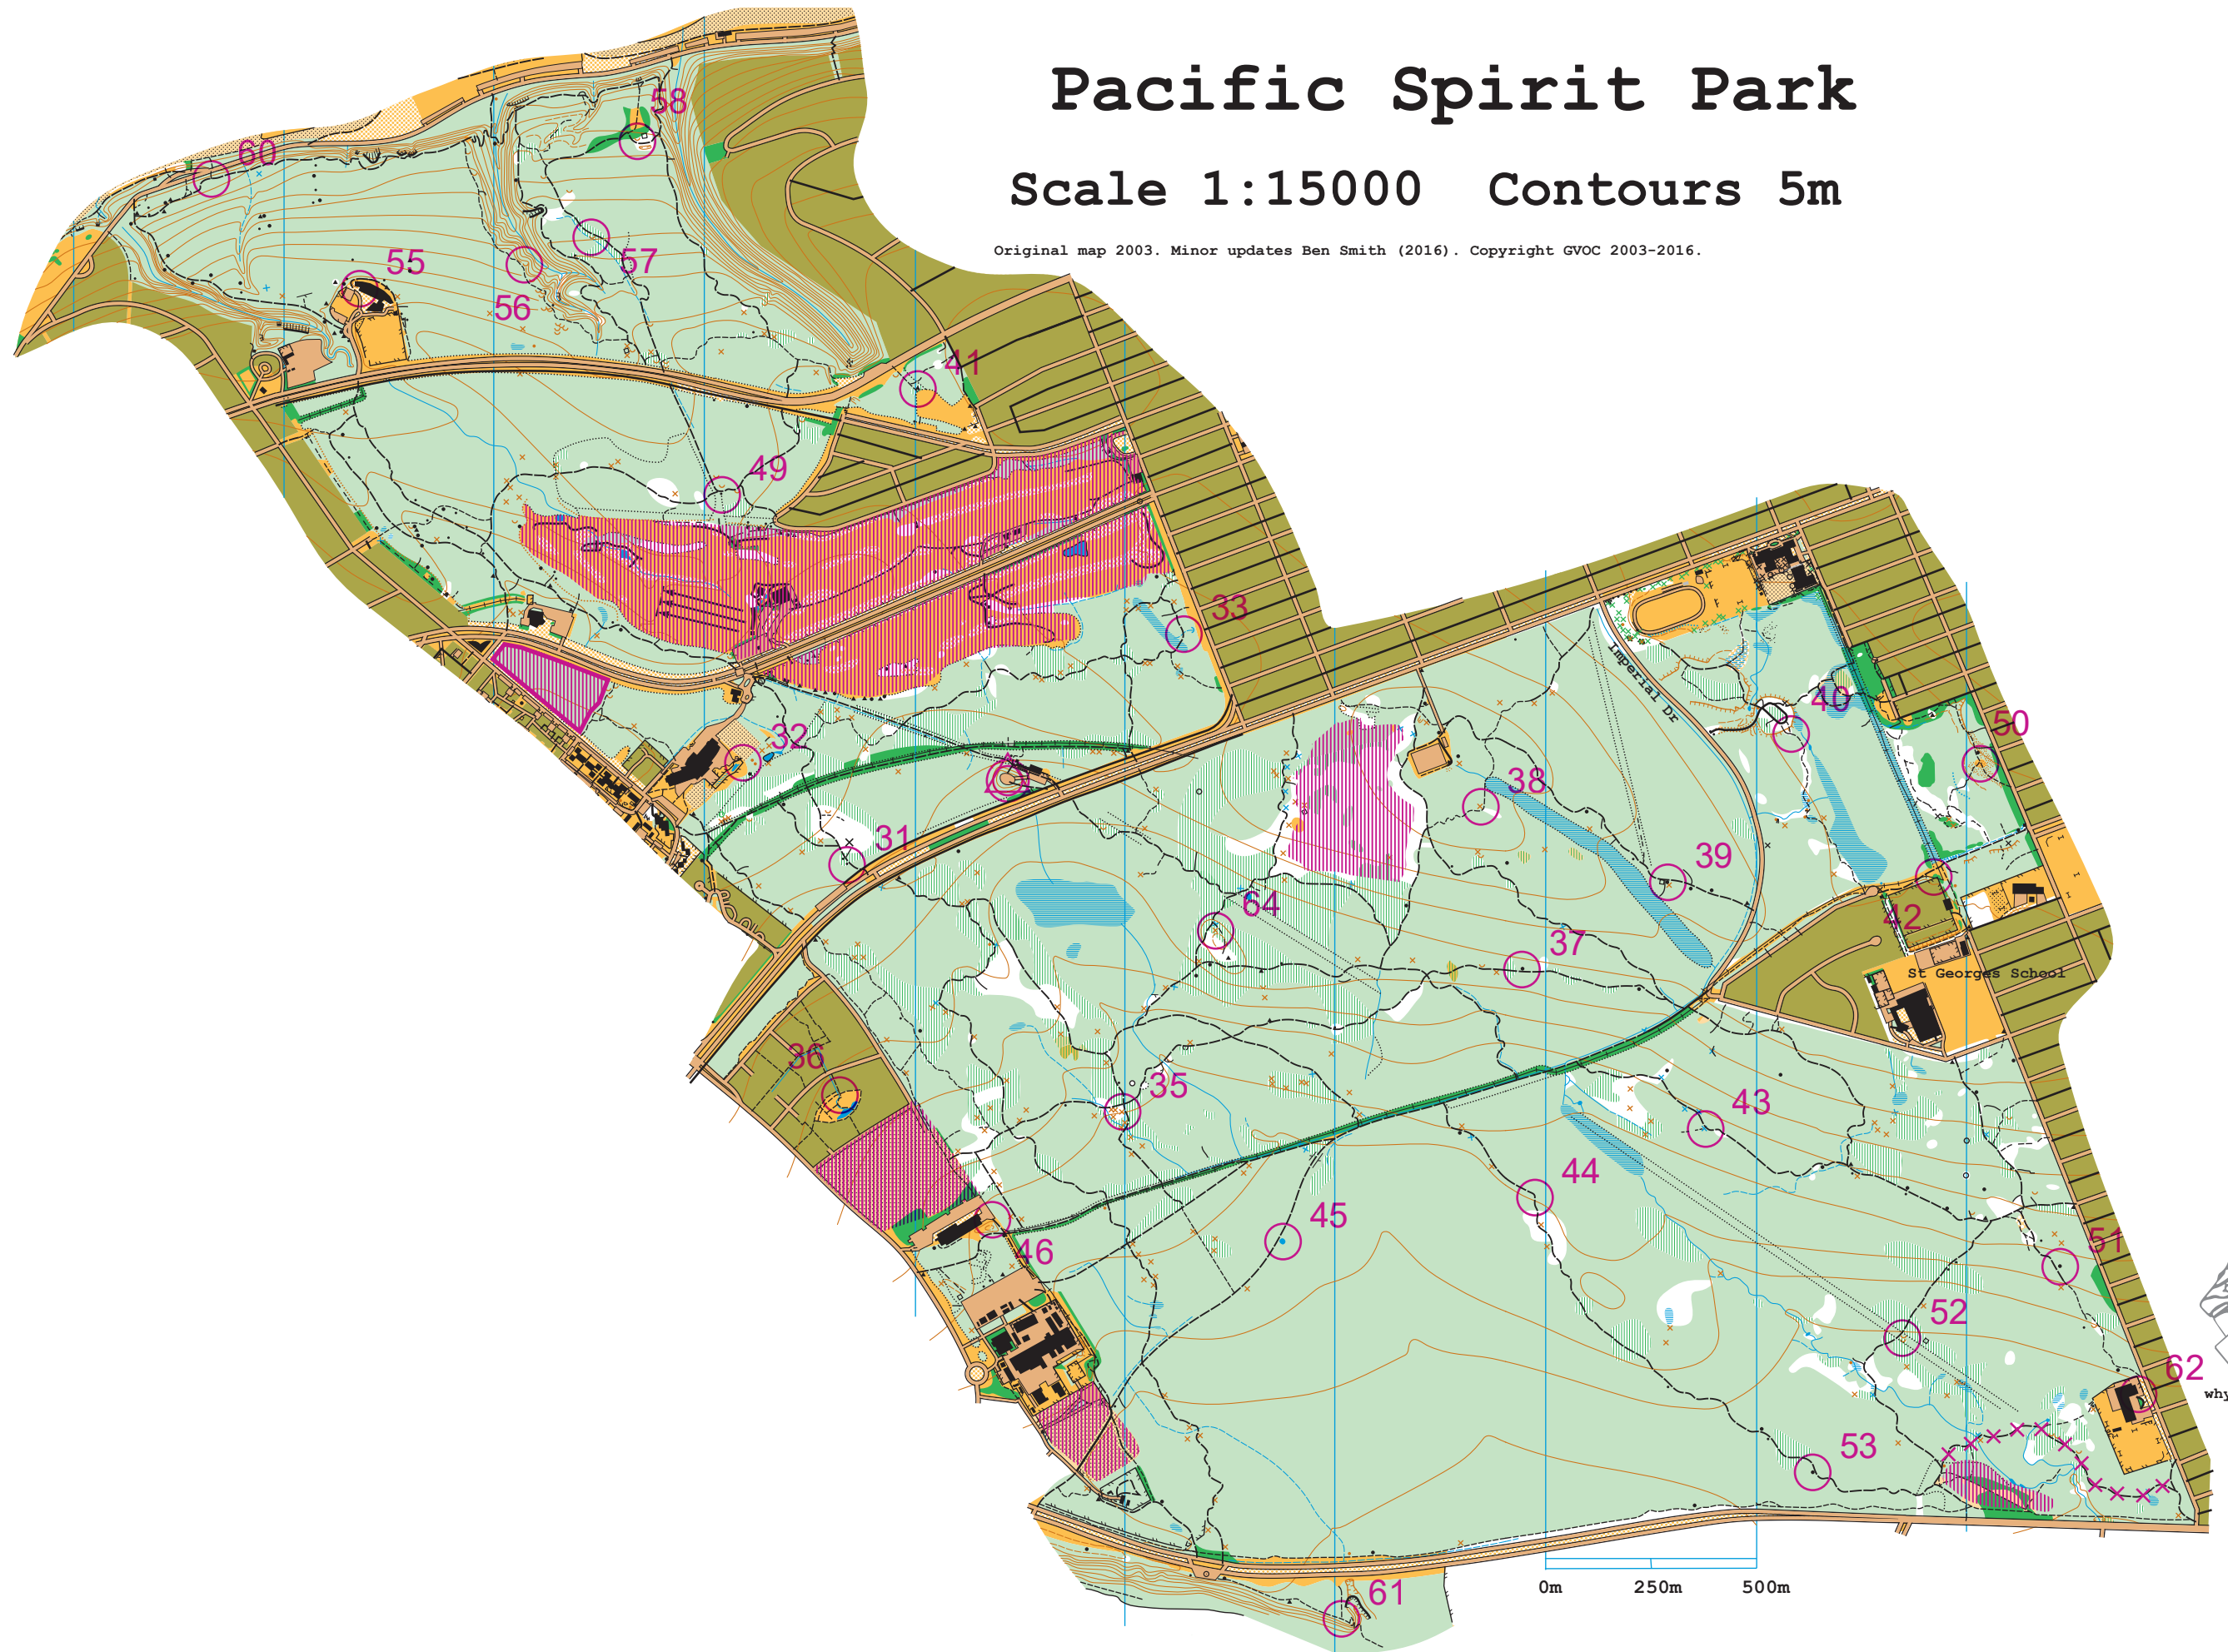

Pacific Spirit Park

Scale 1:15000 Contours 5m

Original map 2003. Minor updates Ben Smith (2016). Copyright GVOC 2003-2016.

whyjustrun.ca