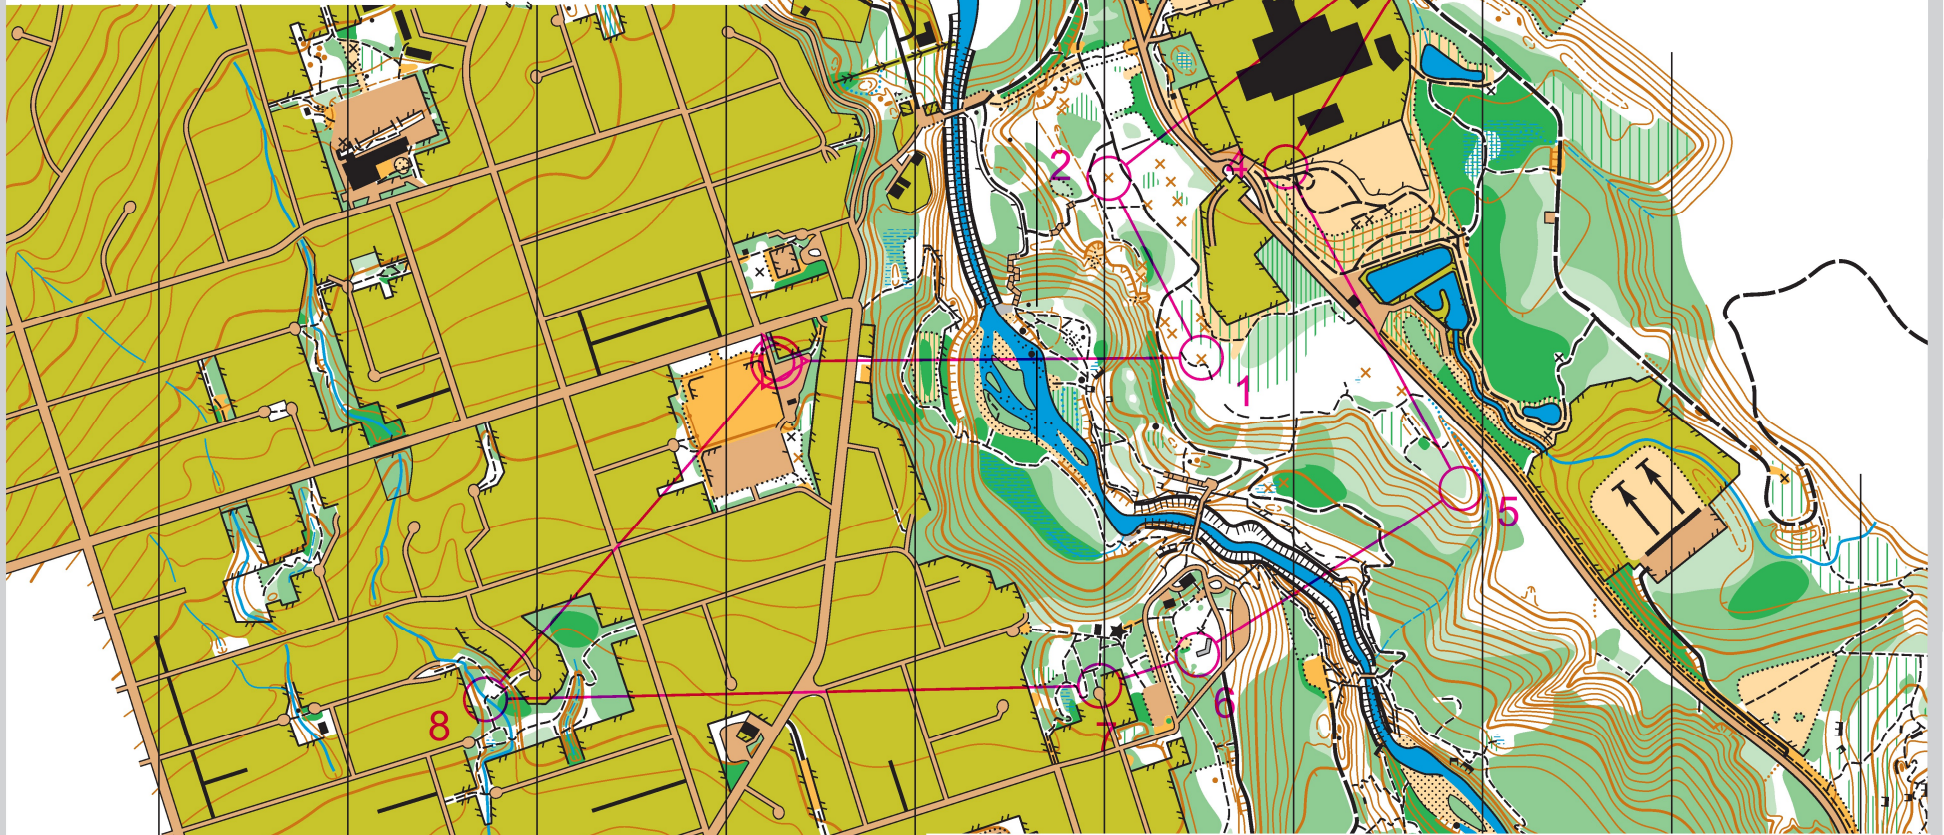

Lynn Valley

Scale 1:10000

5m contours

Magnetic North

Lynn Valley WET 2 Aug '17				
Expert		4.2 km		
△				
1	55	⊗		○
2	51	⊗		○
3	52	∩		○

4	61	↗		↖
5	54	∩		↘
6	58	■		⊥
7	44	↗		⊥
8	32	↘		○
		590 m		