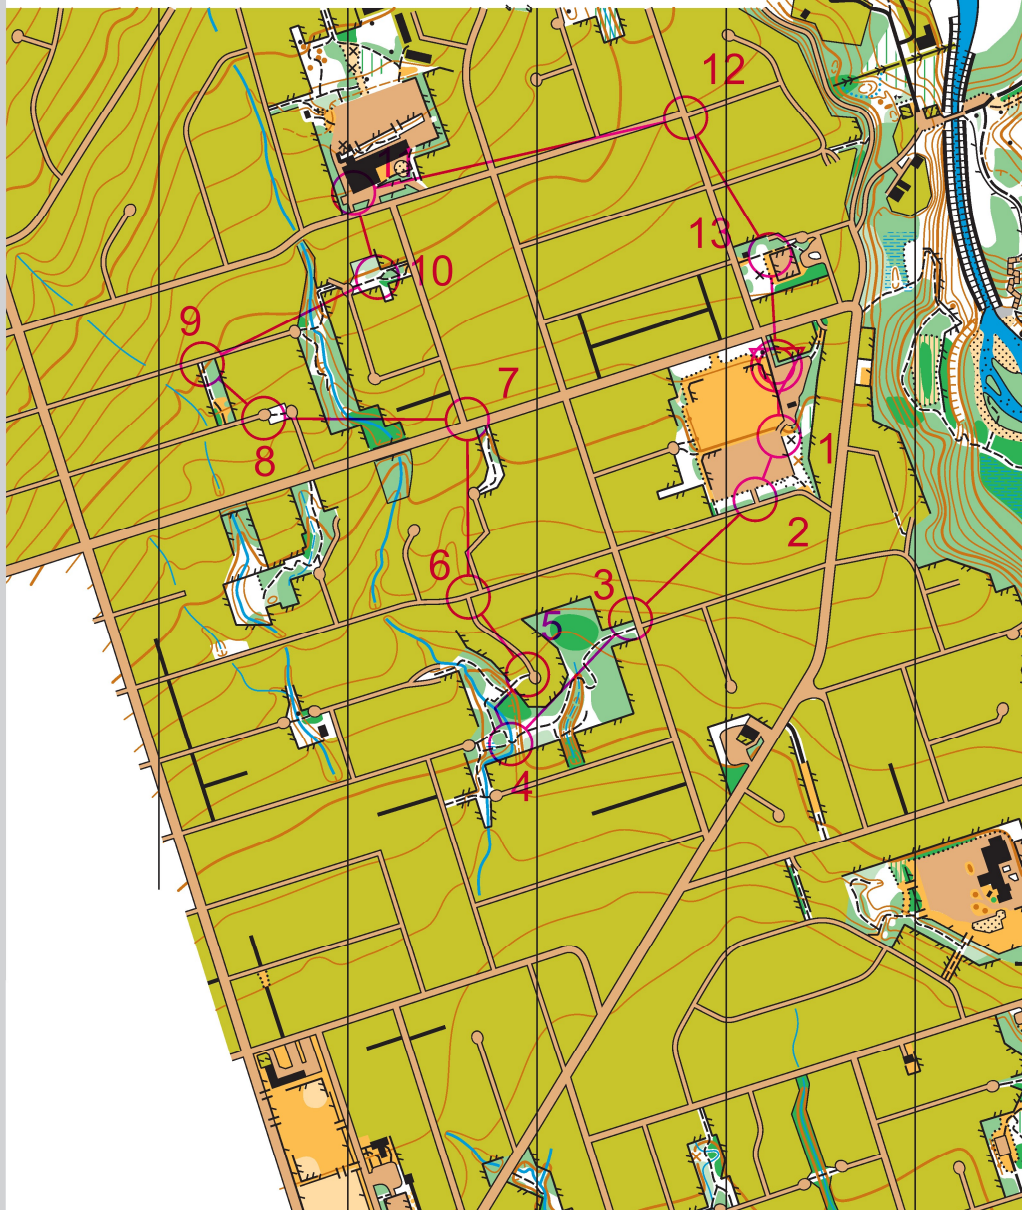

Lynn Valley

Scale 1:10000

5m contours

Magnetic North

Lynn Valley WET 2 Aug '17						
Beginner		2.7 km				
▷						Start:
1	31					NW tip of fence
2	33					Beneath special item
3	34					E tip of hedge
4	46					E side of bridge
5	35					Path and road junction
6	36					Road junction
7	37					Road junction
8	38					Road and path junction
9	40					Path and road junction
10	41					W side of path junction
11	42					SW outside corner of building
12	43					Road junction
13	45					NW outside corner of fence
		150 m				Navigate 150 m to finish