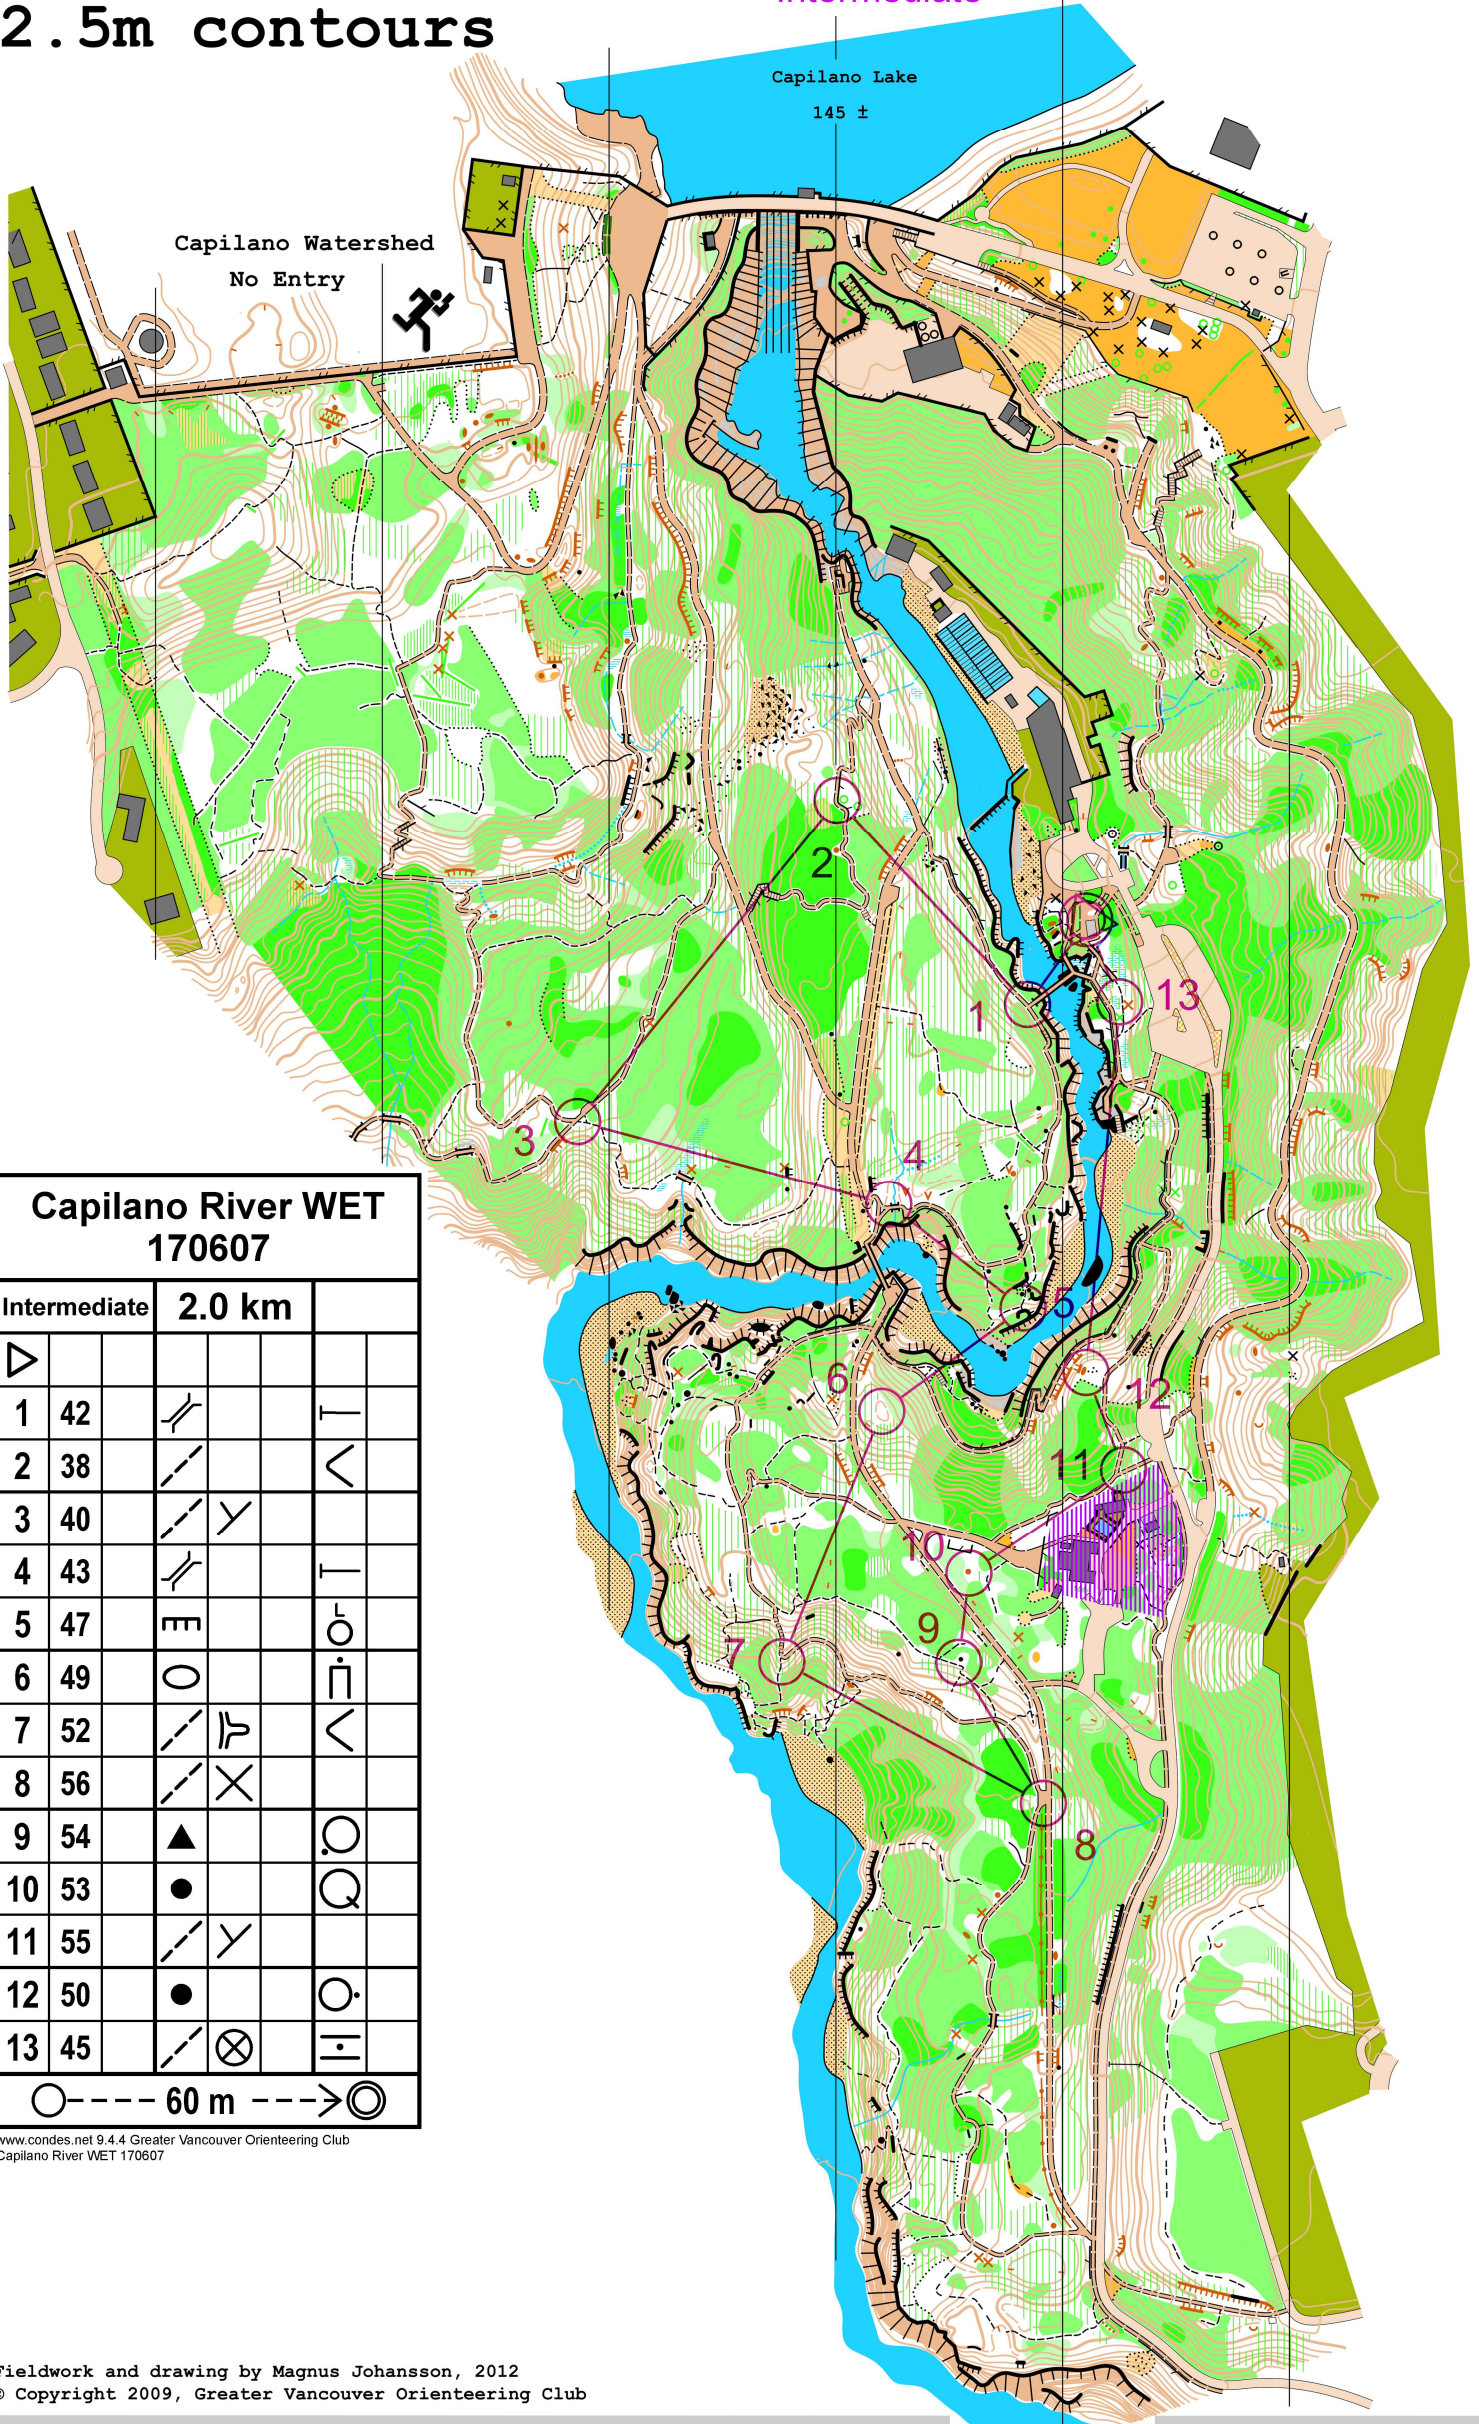

Capilano River

Scale 1:5000

Capilano River WET 170607

Intermediate

2.5m contours

Capilano River WET 170607

Intermediate	2.0 km		
▷			
1	42	⧘	┌
2	38	⧘	<
3	40	⧘ ⧘	
4	43	⧘	┌
5	47	⦏	⊙
6	49	○	⊙
7	52	⧘ ⧘	<
8	56	⧘ ⊗	
9	54	▲	⊙
10	53	●	⊙
11	55	⧘ ⧘	
12	50	●	⊙
13	45	⧘ ⊗	┌

○ --- 60 m --- ⊙

www.condes.net 9.4.4 Greater Vancouver Orienteering Club
Capilano River WET 170607