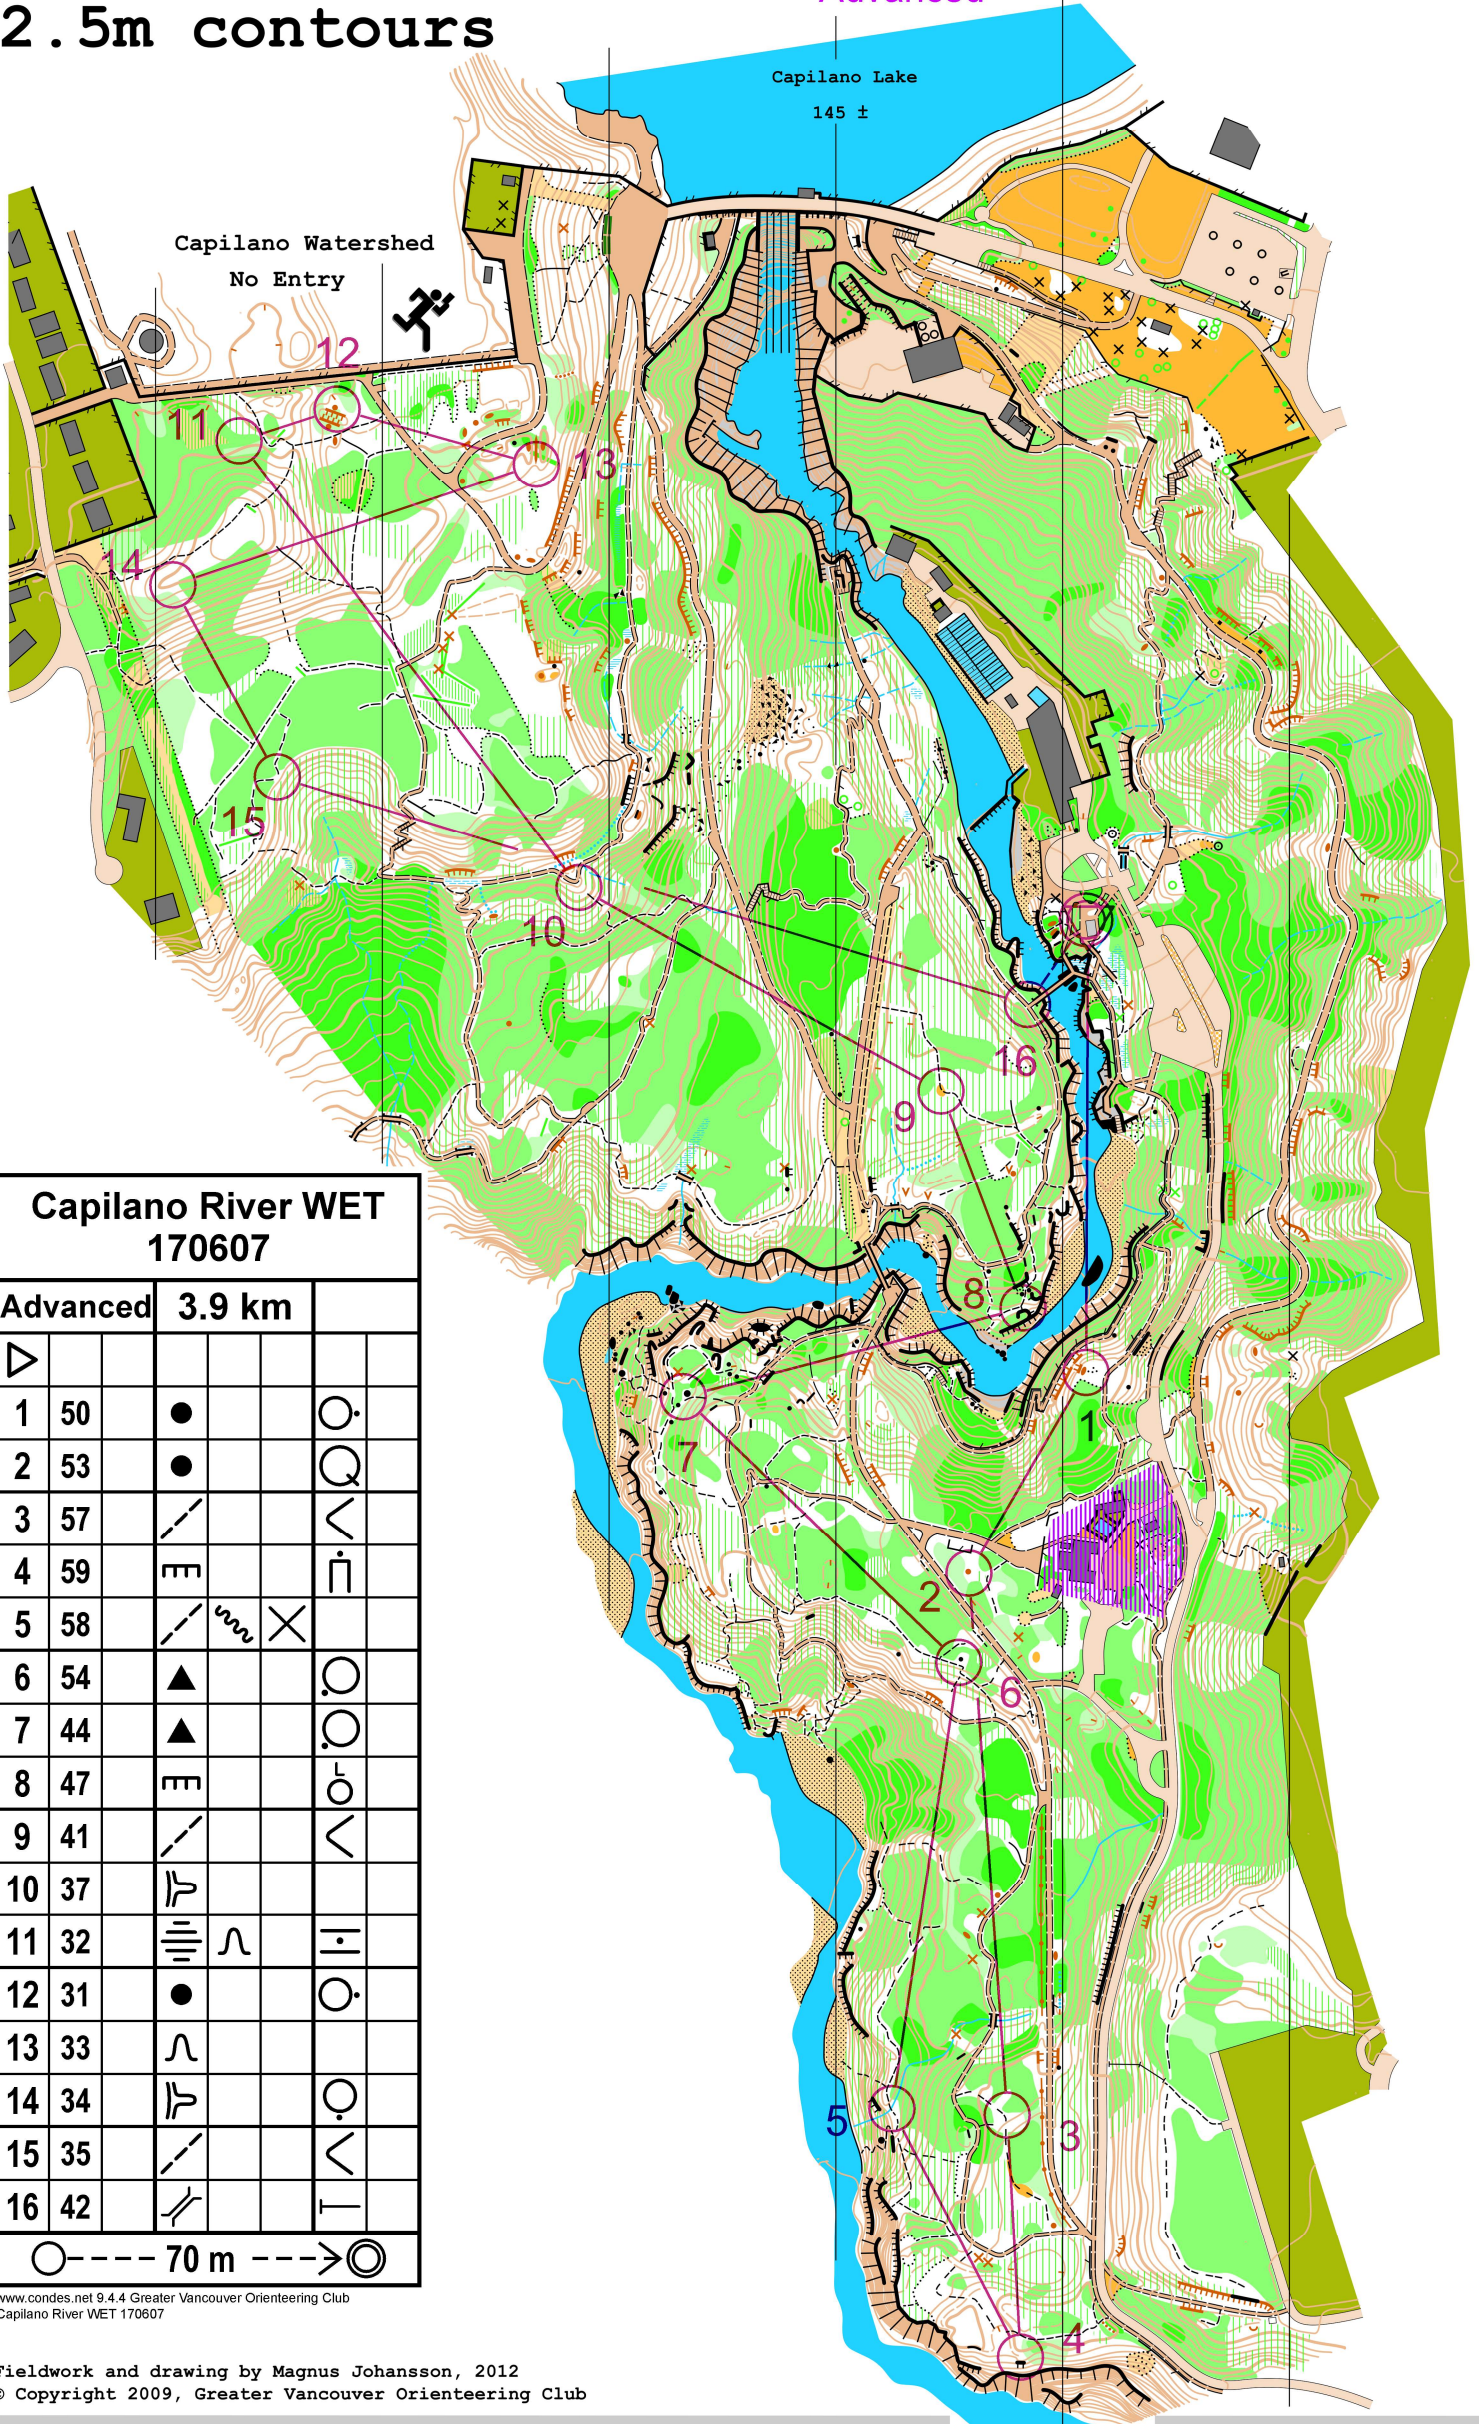

Capilano River

Scale 1:5000

Capilano River WET 170607

Advanced

Magnetic North

2.5m contours

Capilano River WET 170607				
Advanced	3.9 km			
▷				
1	50	●		○
2	53	●		Q
3	57	/		<
4	59	≡		∩
5	58	/ wavy	X	
6	54	▲		○
7	44	▲		○
8	47	≡		○
9	41	/		<
10	37	⌋		
11	32	≡	∩	∩
12	31	●		○
13	33	∩		
14	34	⌋		○
15	35	/		<
16	42	⌋		∩
○ --- 70 m ---> ⊙				

www.condes.net 9.4.4 Greater Vancouver Orienteering Club
Capilano River WET 170607

Fieldwork and drawing by Magnus Johansson, 2012
© Copyright 2009, Greater Vancouver Orienteering Club