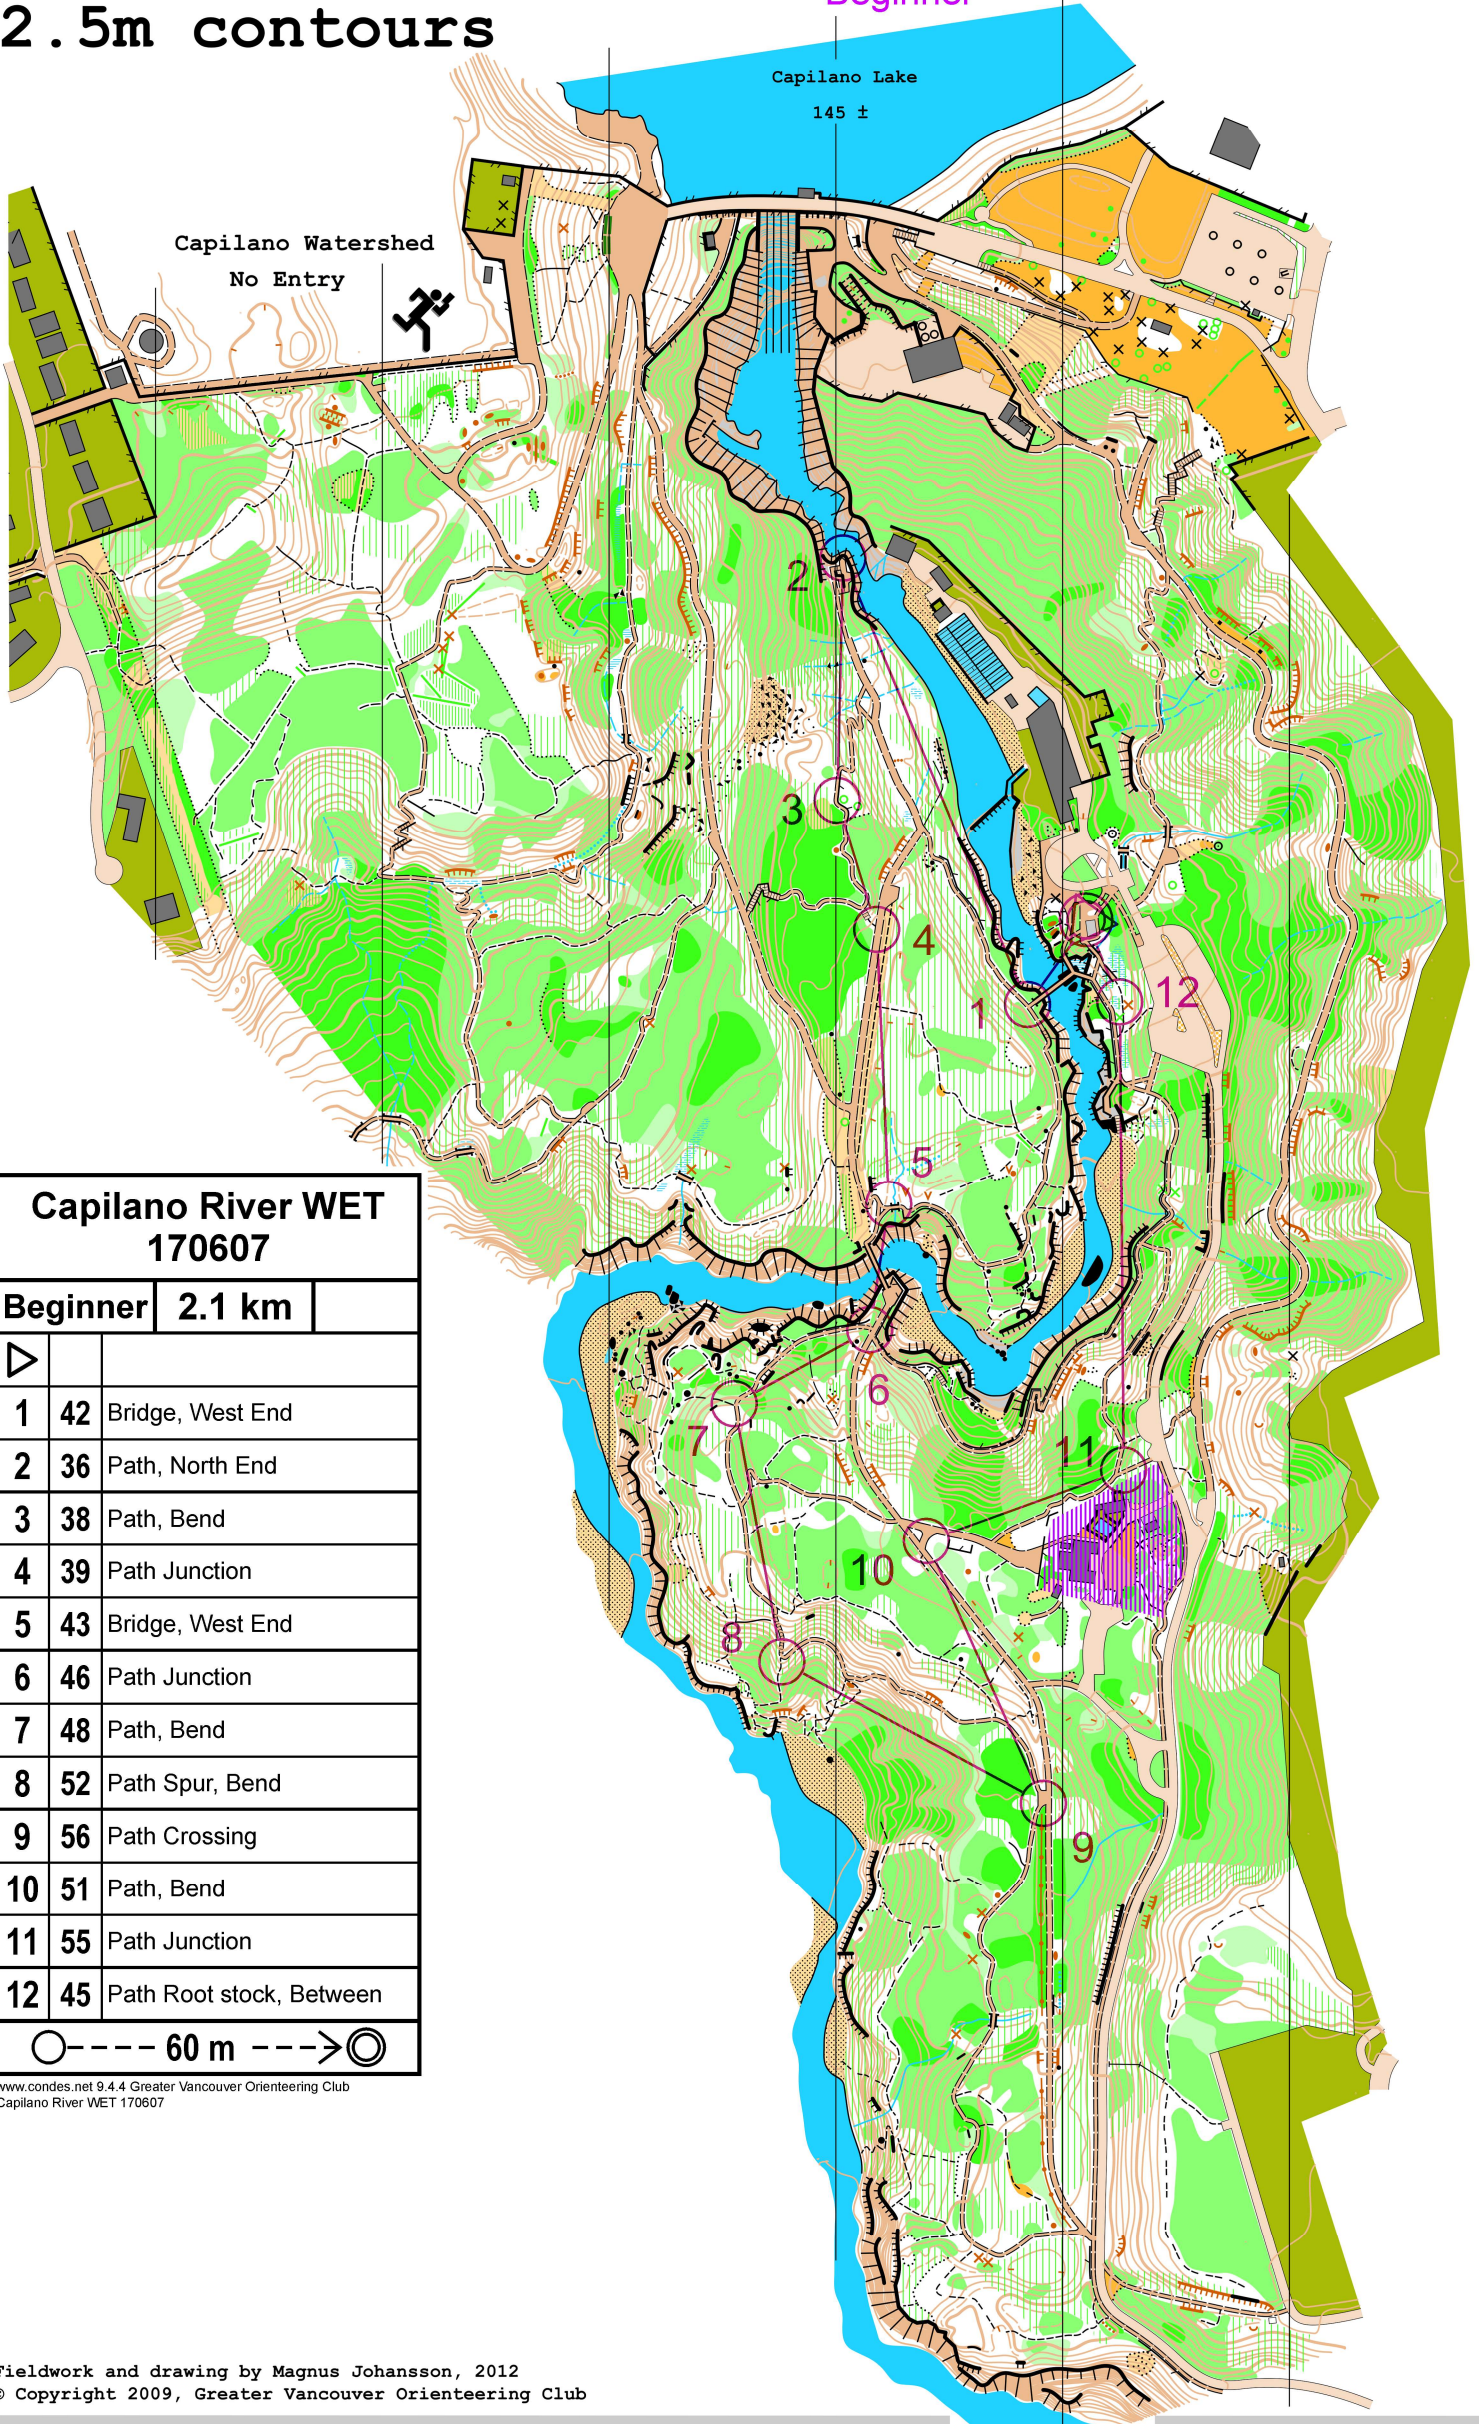

Capilano River

Scale 1:5000

Capilano River WET 170607

Beginner

2.5m contours

Capilano River WET 170607

Beginner	2.1 km	
▶		
1	42	Bridge, West End
2	36	Path, North End
3	38	Path, Bend
4	39	Path Junction
5	43	Bridge, West End
6	46	Path Junction
7	48	Path, Bend
8	52	Path Spur, Bend
9	56	Path Crossing
10	51	Path, Bend
11	55	Path Junction
12	45	Path Root stock, Between
○ --- 60 m ---> ⊙		

www.condes.net 9.4.4 Greater Vancouver Orienteering Club
Capilano River WET 170607