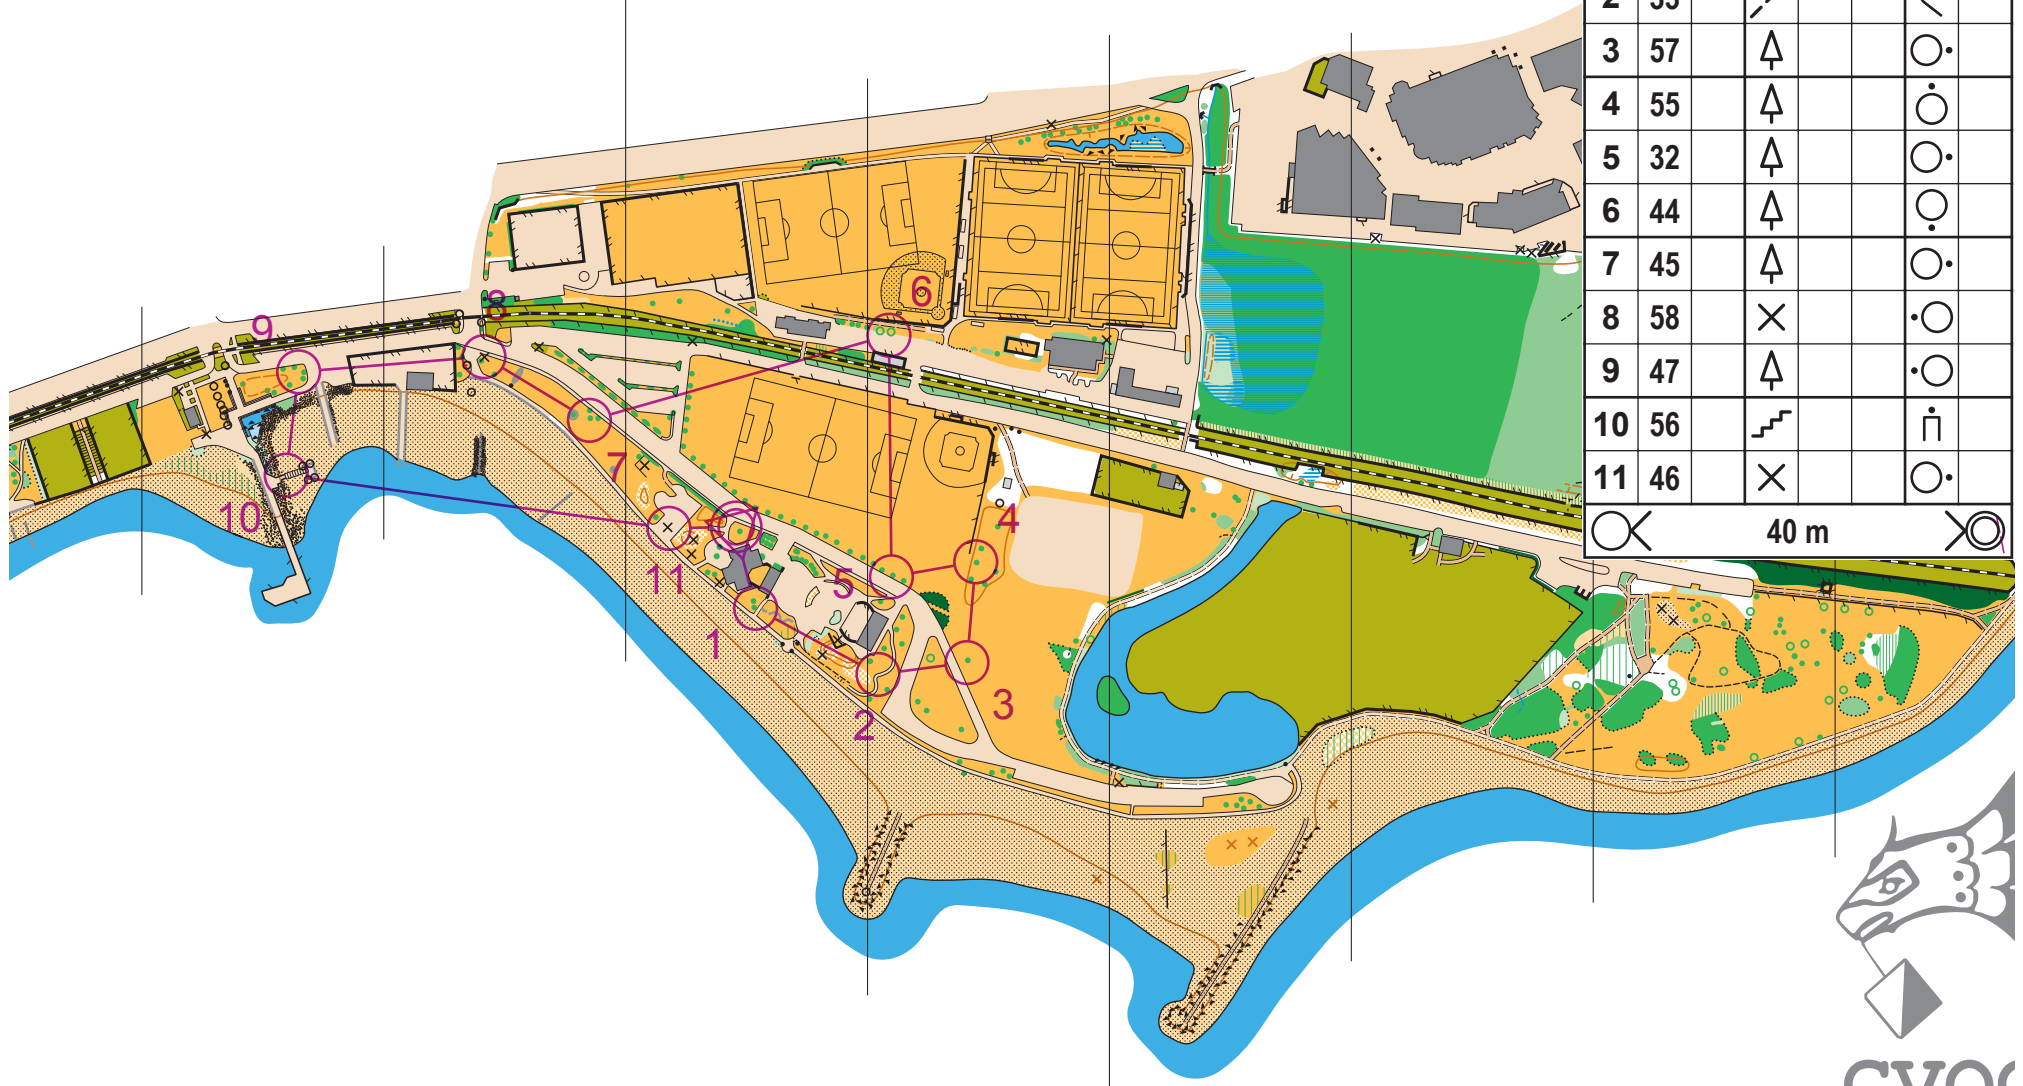

ark

enterring Maps (ISSOM2007)

WET May 31st 2017

Beginner

Ambelside May 31_2017				
Beginner		1.3 km		
▷				
1	31	↑		○
2	33	↘		<
3	57	↑		○
4	55	↑		○
5	32	↑		○
6	44	↑		○
7	45	↑		○
8	58	×		○
9	47	↑		○
10	56	↗		⋈
11	46	×		○
		40 m		