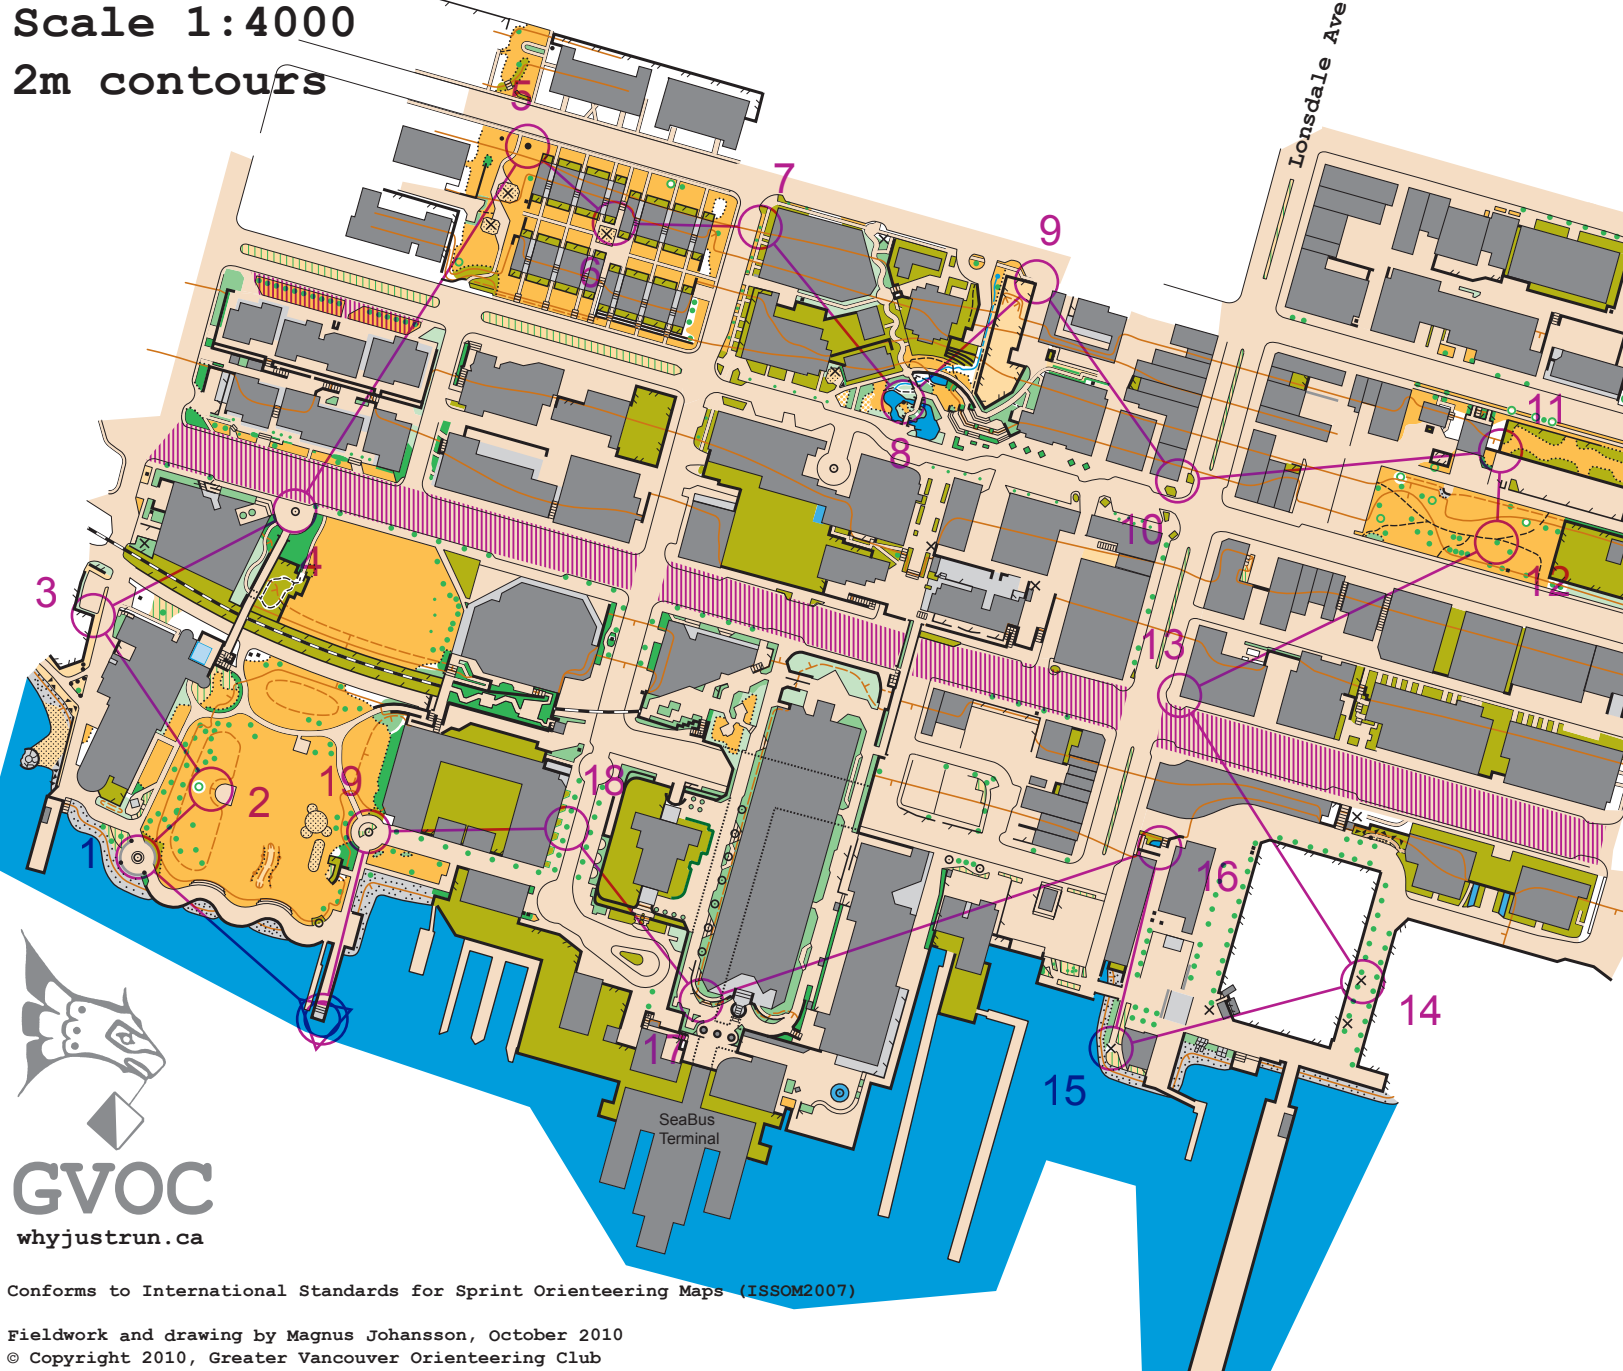

Lonsdale Quay

Scale 1:4000

2m contours

Magnetic North

3rd St

Lonsdale Ave

Lonsdale Quay WET				
	Sprint	2.5 km		
▽				
1	31	⊙		○
2	32	∩		○
3	53	↗		○
4	33	⊙		○
5	56	▲		○
6	57	↗		└
7	58	↑		○
8	47	▲	◇	○
9	48	↗		○
10	59	■		└
11	49	↘		◀
12	50	↑		○
13	60	■		└
14	41	×		○
15	40	×		○
16	43	∩		└
17	38	↗		○
18	44	↑		○
19	180	⊙		○
○		100 m		○

GVOC
whyjustrun.ca

Conforms to International Standards for Sprint Orienteering Maps (ISSOM2007)

Fieldwork and drawing by Magnus Johansson, October 2010
© Copyright 2010, Greater Vancouver Orienteering Club