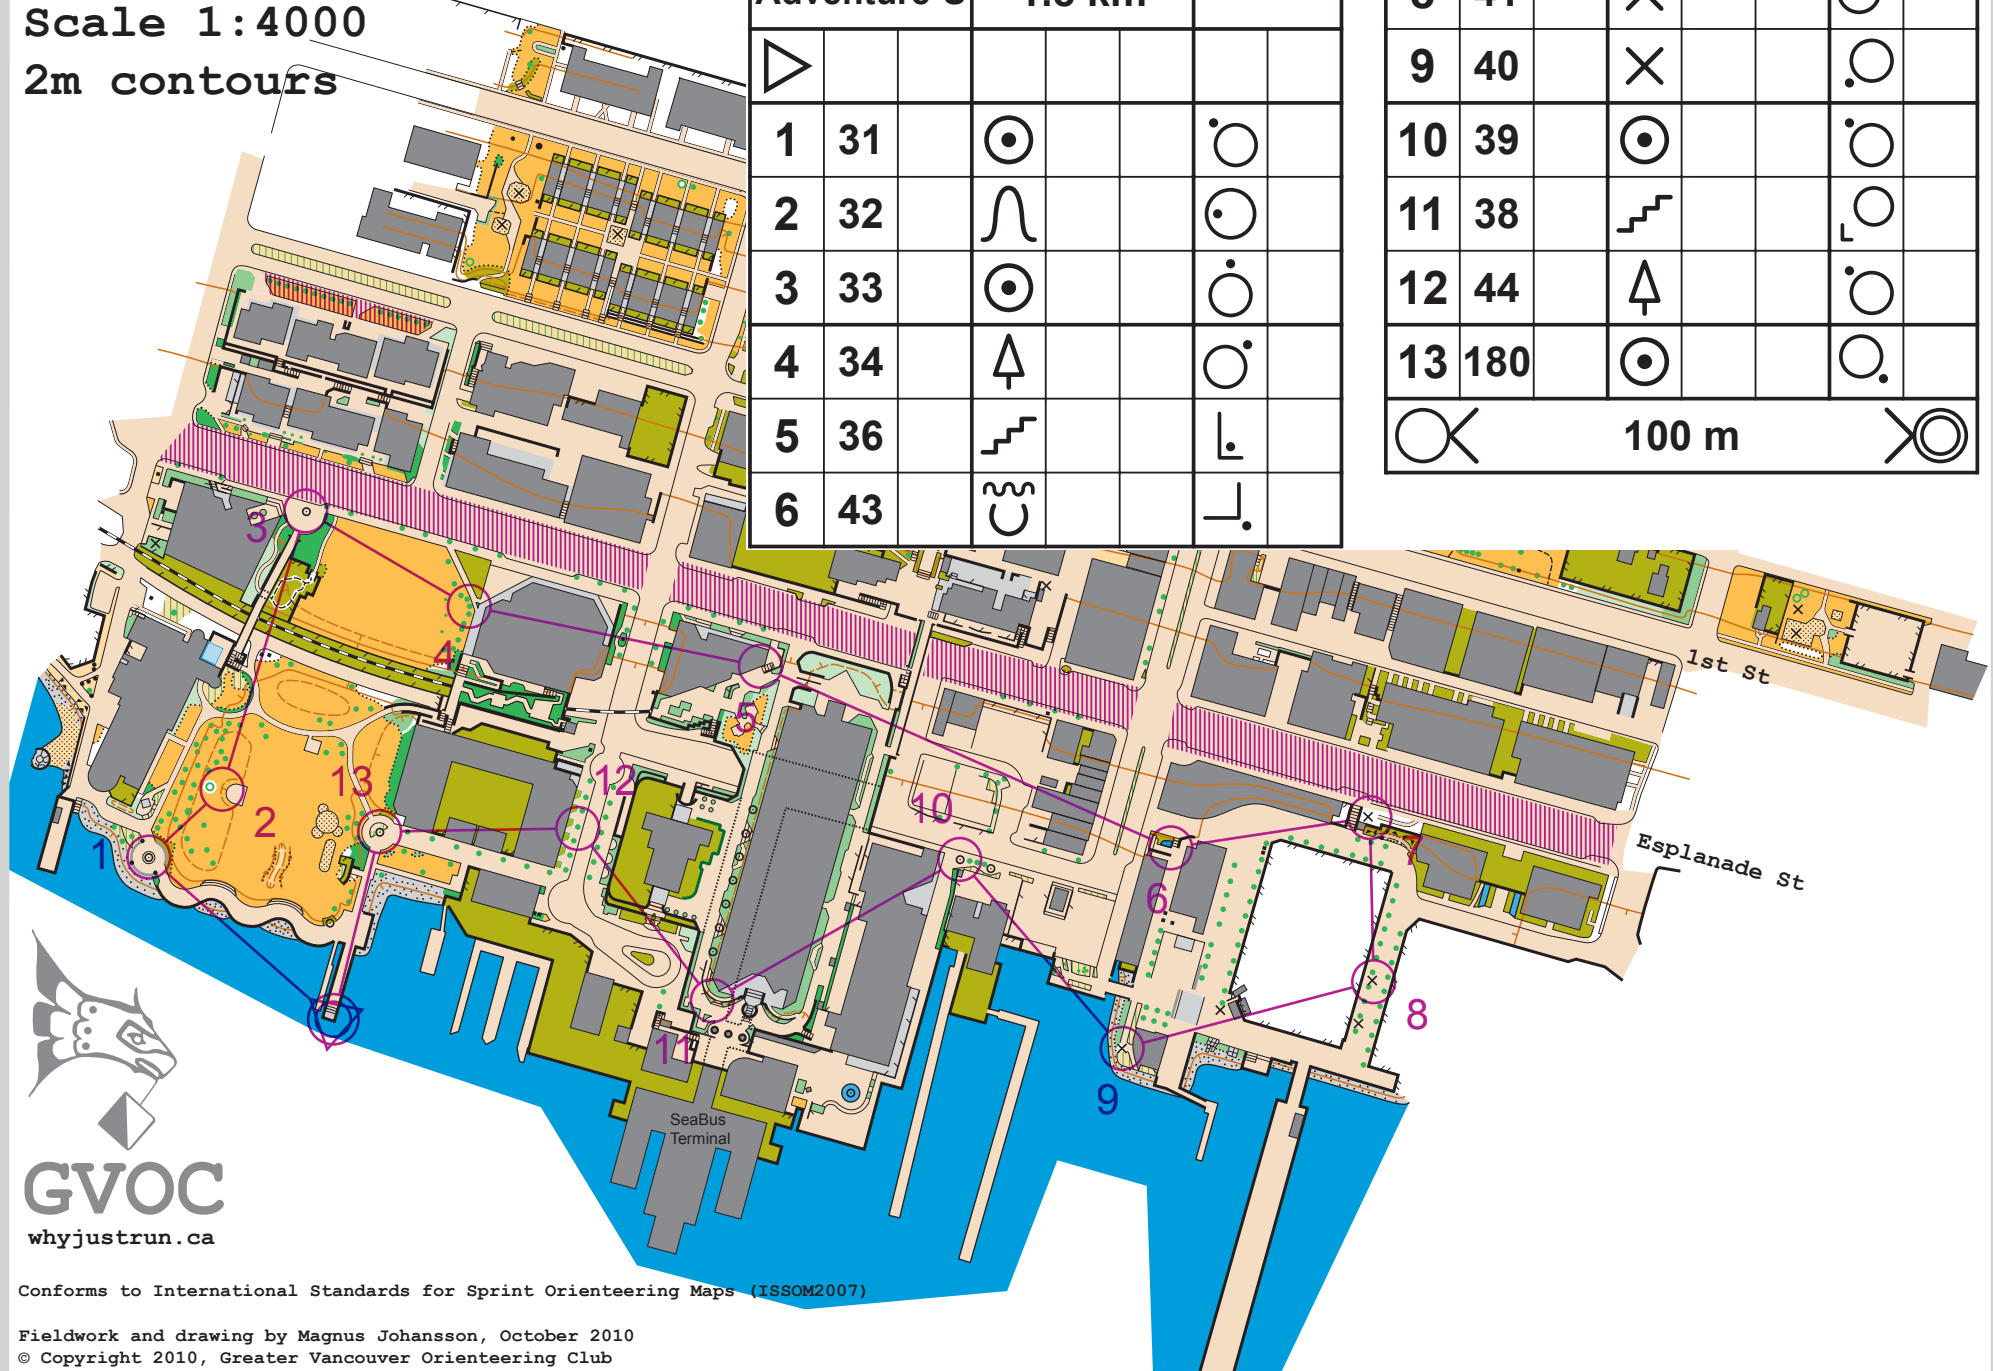

Lonsdale Quay

Scale 1:4000

2m contours

Lonsdale Quay WET					
Adventure-S		1.8 km			
▷					
1	31	⊙		○	
2	32	∩		○	
3	33	⊙		○	
4	34	↑		○	
5	36	↗		└	
6	43	⊂		└	

7	42	×		○	
8	41	×		○	
9	40	×		○	
10	39	⊙		○	
11	38	↗		○	
12	44	↑		○	
13	180	⊙		○	
⊗		100 m		⊗	

GVOC
whyjustrun.ca

Conforms to International Standards for Sprint Orienteering Maps (ISSOM2007)

Fieldwork and drawing by Magnus Johansson, October 2010
© Copyright 2010, Greater Vancouver Orienteering Club