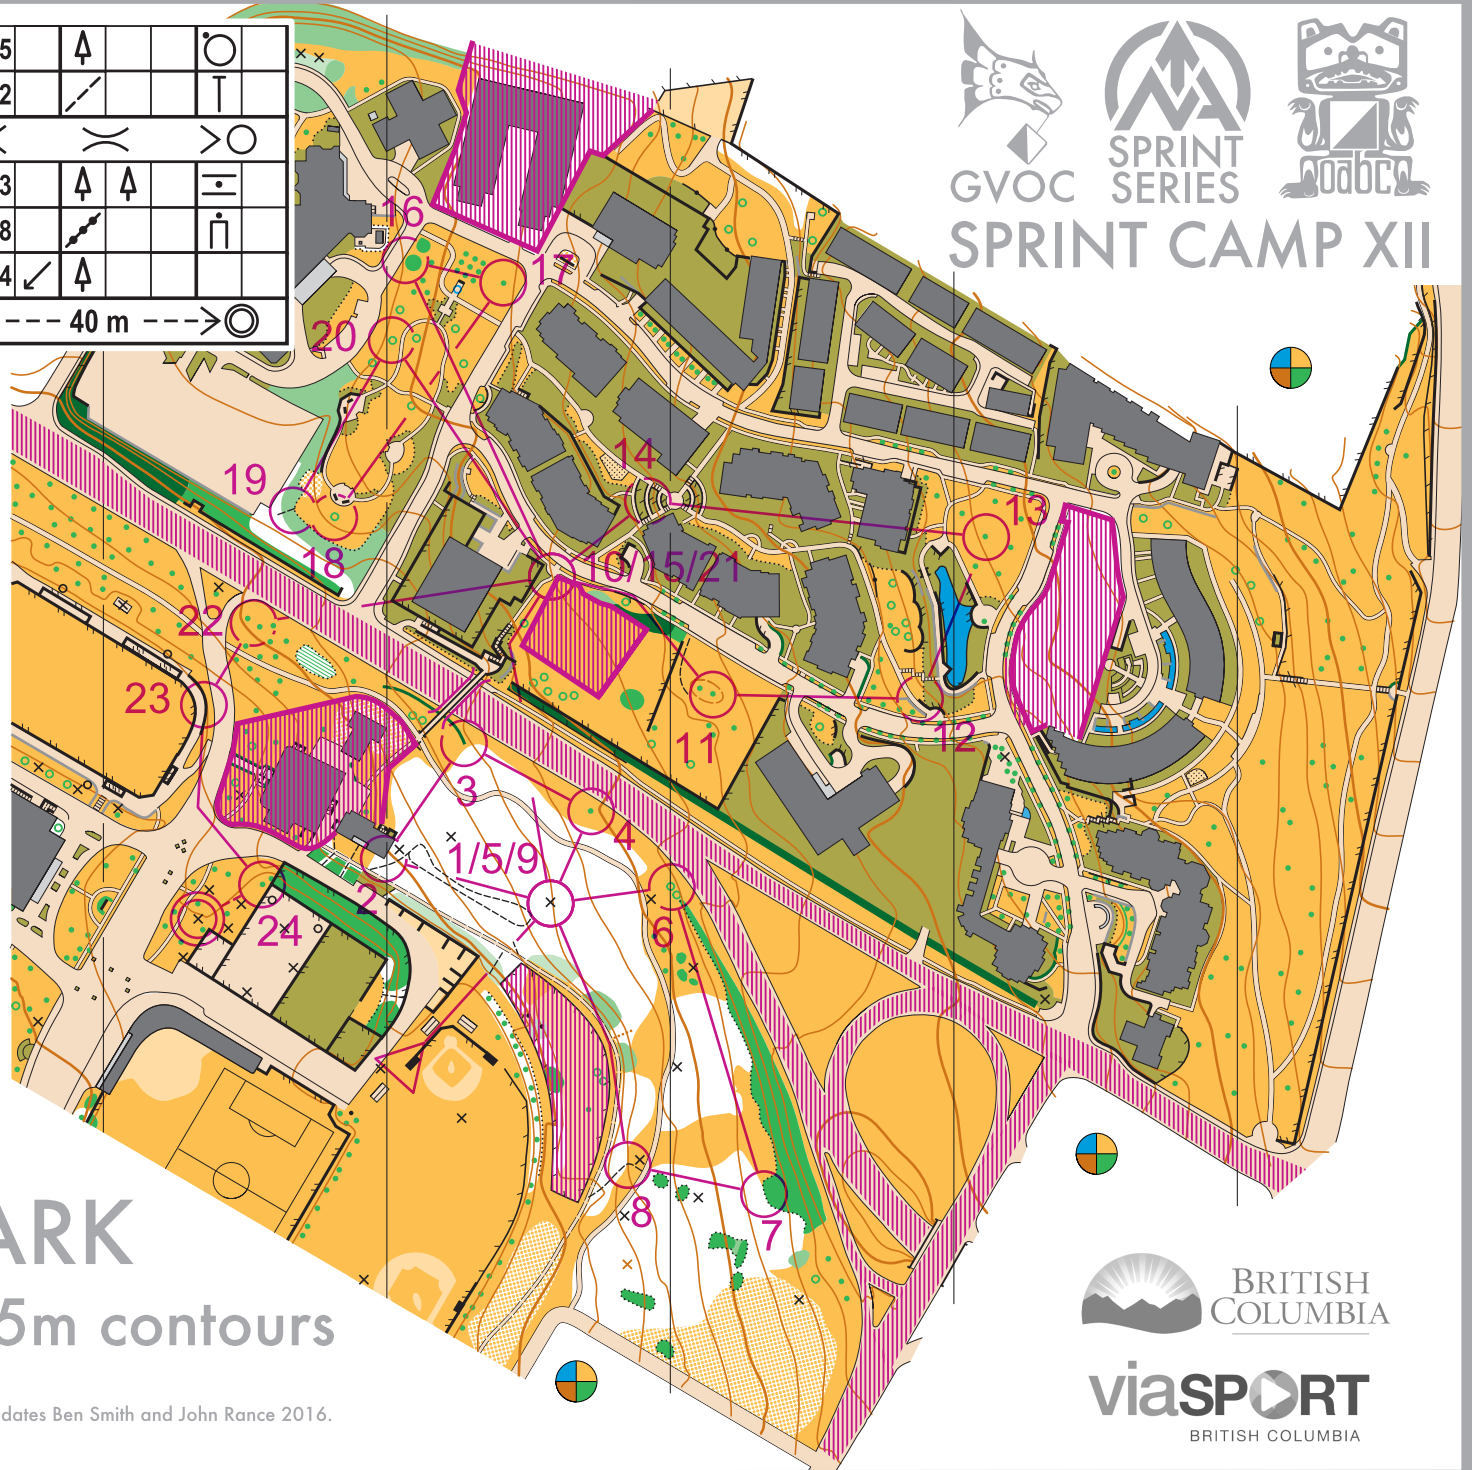

Stage 5 - Chase			
Elite	3.0 km	78 m	
▷		↗	✓
1 220	✕		
2 61	■		∨
3 59	↗		∨
4 60	⤴		
5 220	✕		
6 55	↖	⤴	○
7 54	⋯		
8 221	↗		<
9 220	✕		
○ < > ○			
10 222	↗		⊥
11 181	→	⤴	○
12 226	↑	↗	○
13 227	⤴		○
14 70	⤴	↗	<
15 222	↗		⊥
16 67	↙	⤴	○
17 223	⤴		
18 64	⤴		○
19 224	↗		↗

20 225	⤴		○
21 222	↗		⊥
○ < > ○			
22 183	⤴	⤴	⊥
23 228	↗		⊥
24 184	↙	⤴	
○ --- 40 m --- → ○			

www.condes.net 9,4,3 Greater Vancouver Orienteering Club
CHASE

BABA (5)

QUEEN'S PARK

Scale 1:4000, 2.5m contours

Copyright 2016, Greater Vancouver Orienteering Club.
Fieldwork and cartography Magnus Johansson 2006. Updates Ben Smith and John Rance 2016.
Extension Ben Smith 2016. Conforms to ISSOM 2007