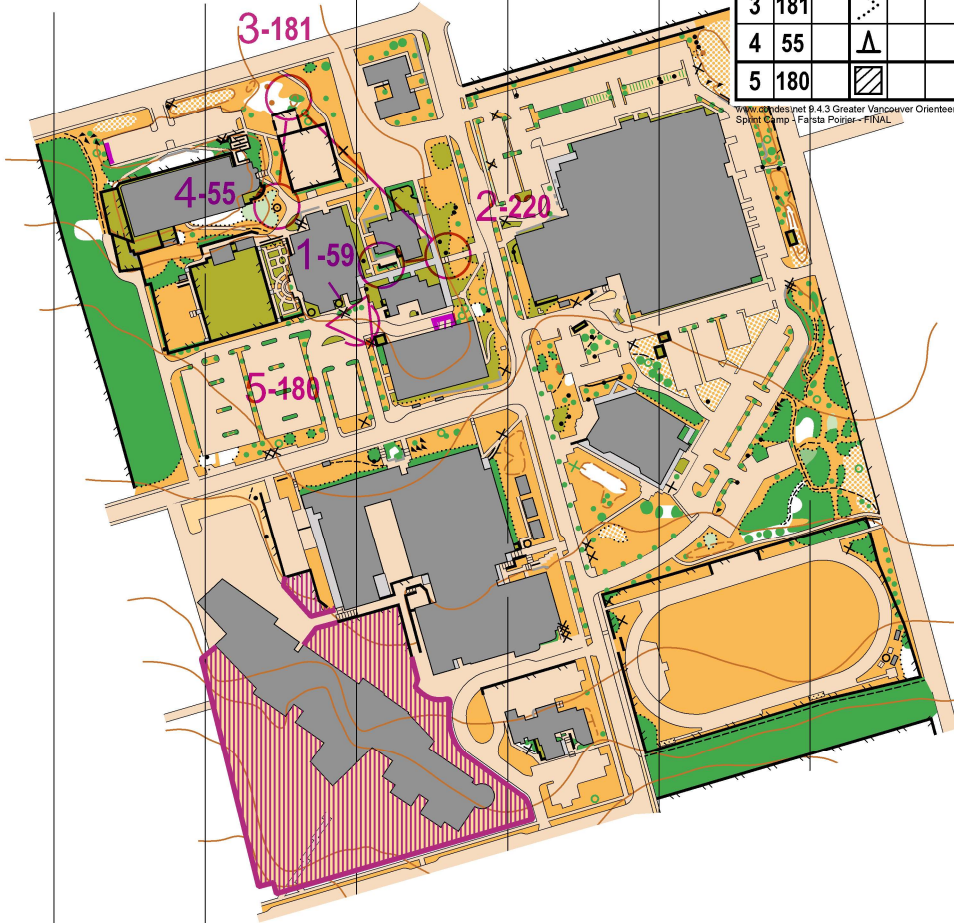

Sprint Camp - Farsta Poirier

Expert - 1	0.5 km		
▶	▨	⊥	
1 59	▨	⊥	
2 220	⋈	⊥	
3 181	⋯	⊙	
4 55	⊠	⊙	
5 180	▨	⊥	

2