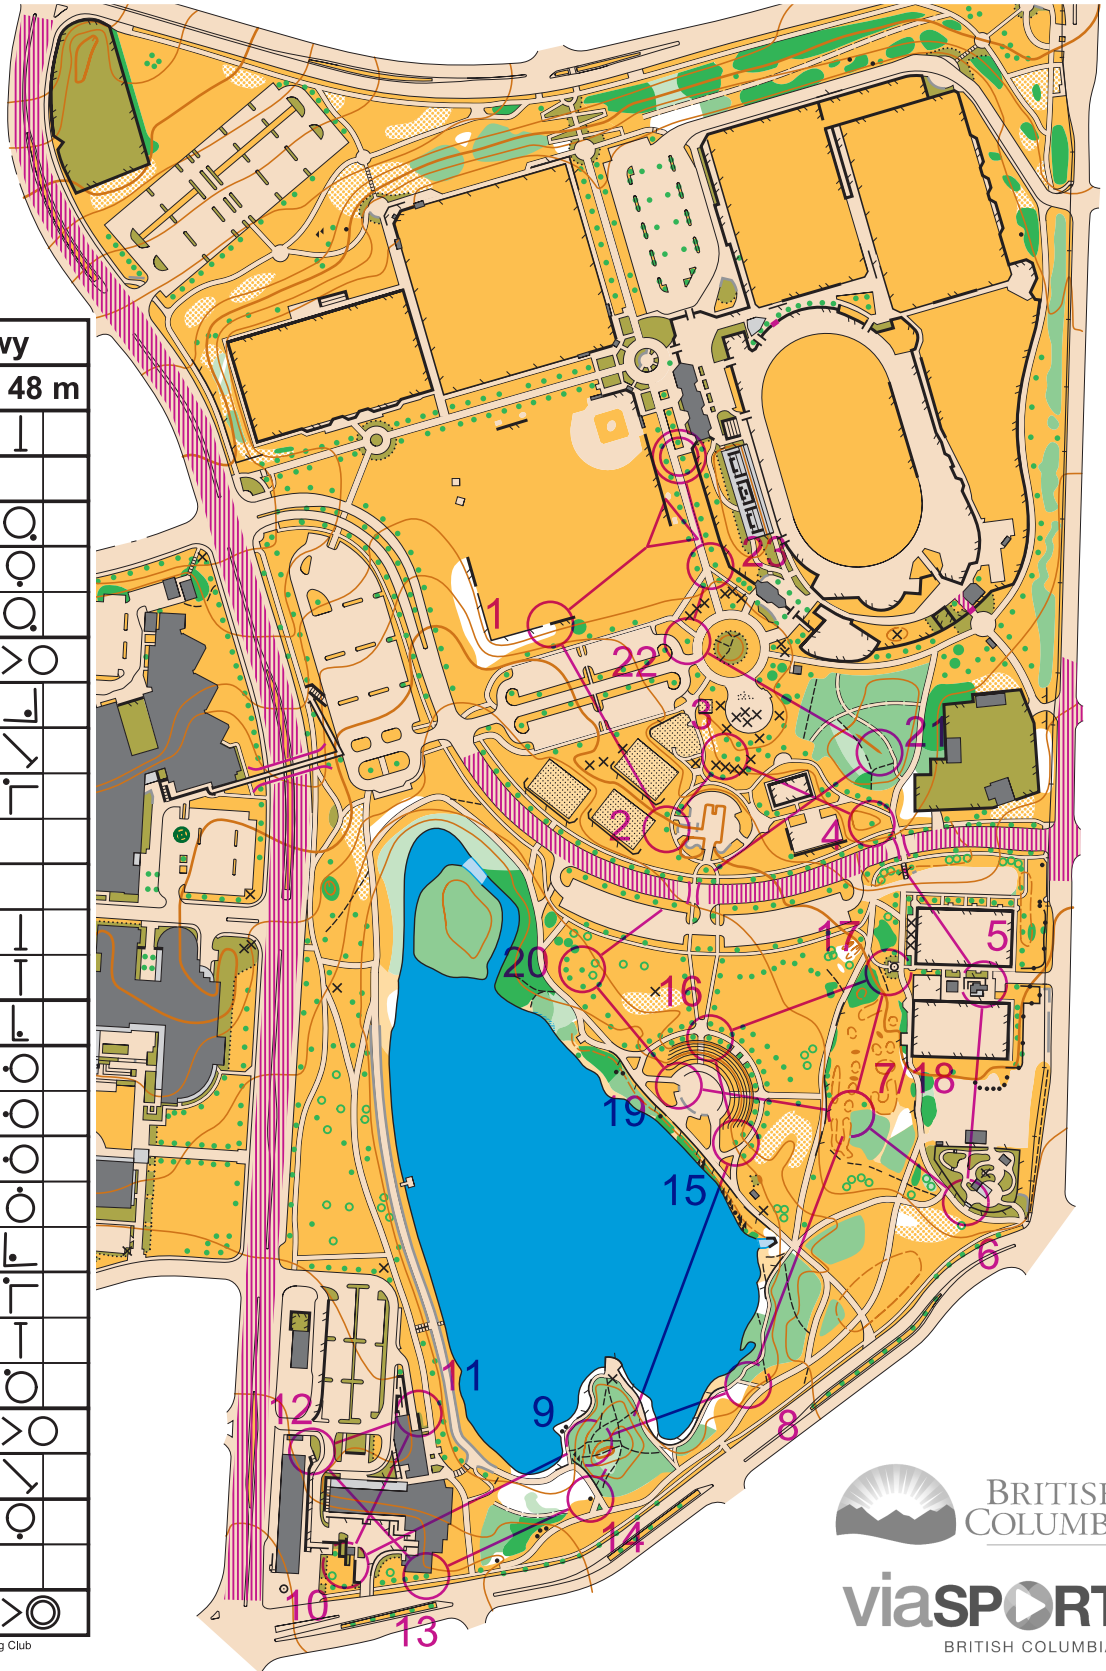

SPRINT CAMP XII

Stage 2 - Snowy			
Elite	3.5 km	48 m	
▷		↗	⊥
1 39	⊥		
2 35	↓	↑	○
3 52	←	↑	○
4 43	↑		○
○	×	○	
5 37	↗	■	⊥
6 48	↗		⊥
7 33	↘		⊥
8 44	↘	×	
9 50	↖	↘	
10 51	↗		⊥
11 38	↗		⊥
12 31	↗		⊥
13 32	→	↑	○
14 42	▲		○
15 34	↙	↑	○
16 49	←	↑	○
17 46	▨		⊥
18 33	↘		⊥
19 45	↑	↗	⊥
20 41	↑	↑	○
○	×	○	
21 40	∧		⊥
22 47	↑		○
23 180	↗	↘	
○	75 m	○