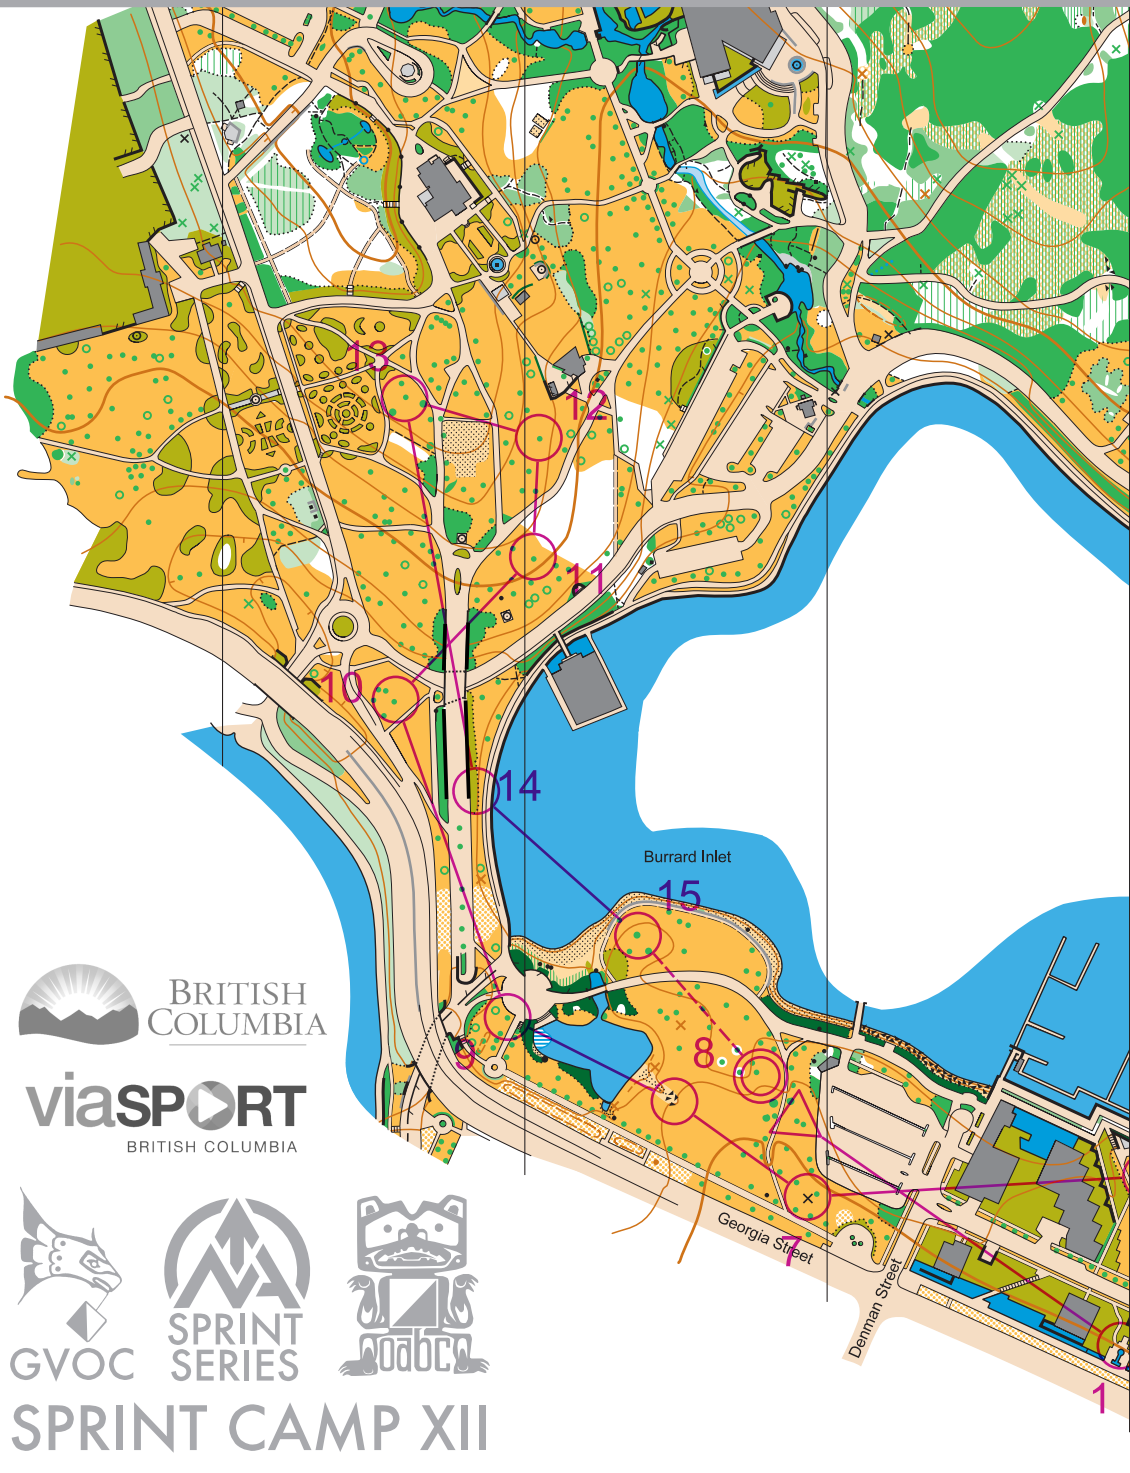

STANLEY PARK

Scale 1:5000, 2m contours

Copyright 2009, Greater Vancouver Orienteering Club
Fieldwork and cartography by Thomas Nipen, Patrick Goeres, and Louise Oram (2009)
Conforms to ISSOM 2007

Stage 1			
Expert	3.0 km	26m	
▷			
1 37	☞		○
2 33	☞		○
3 50	☞		○
4 51	↑		○
5 34	☞		○
6 49	↗		◁
7 35	△		○
8 39	▲		○
9 44	↑		○

10 48	↑		○
11 46	↑		○
12 42	↑		○
13 38	↑		○
14 32	☞		○
15 180	↑		○
○ --- 125 m --- ▷			

SPRINT CAMP XII