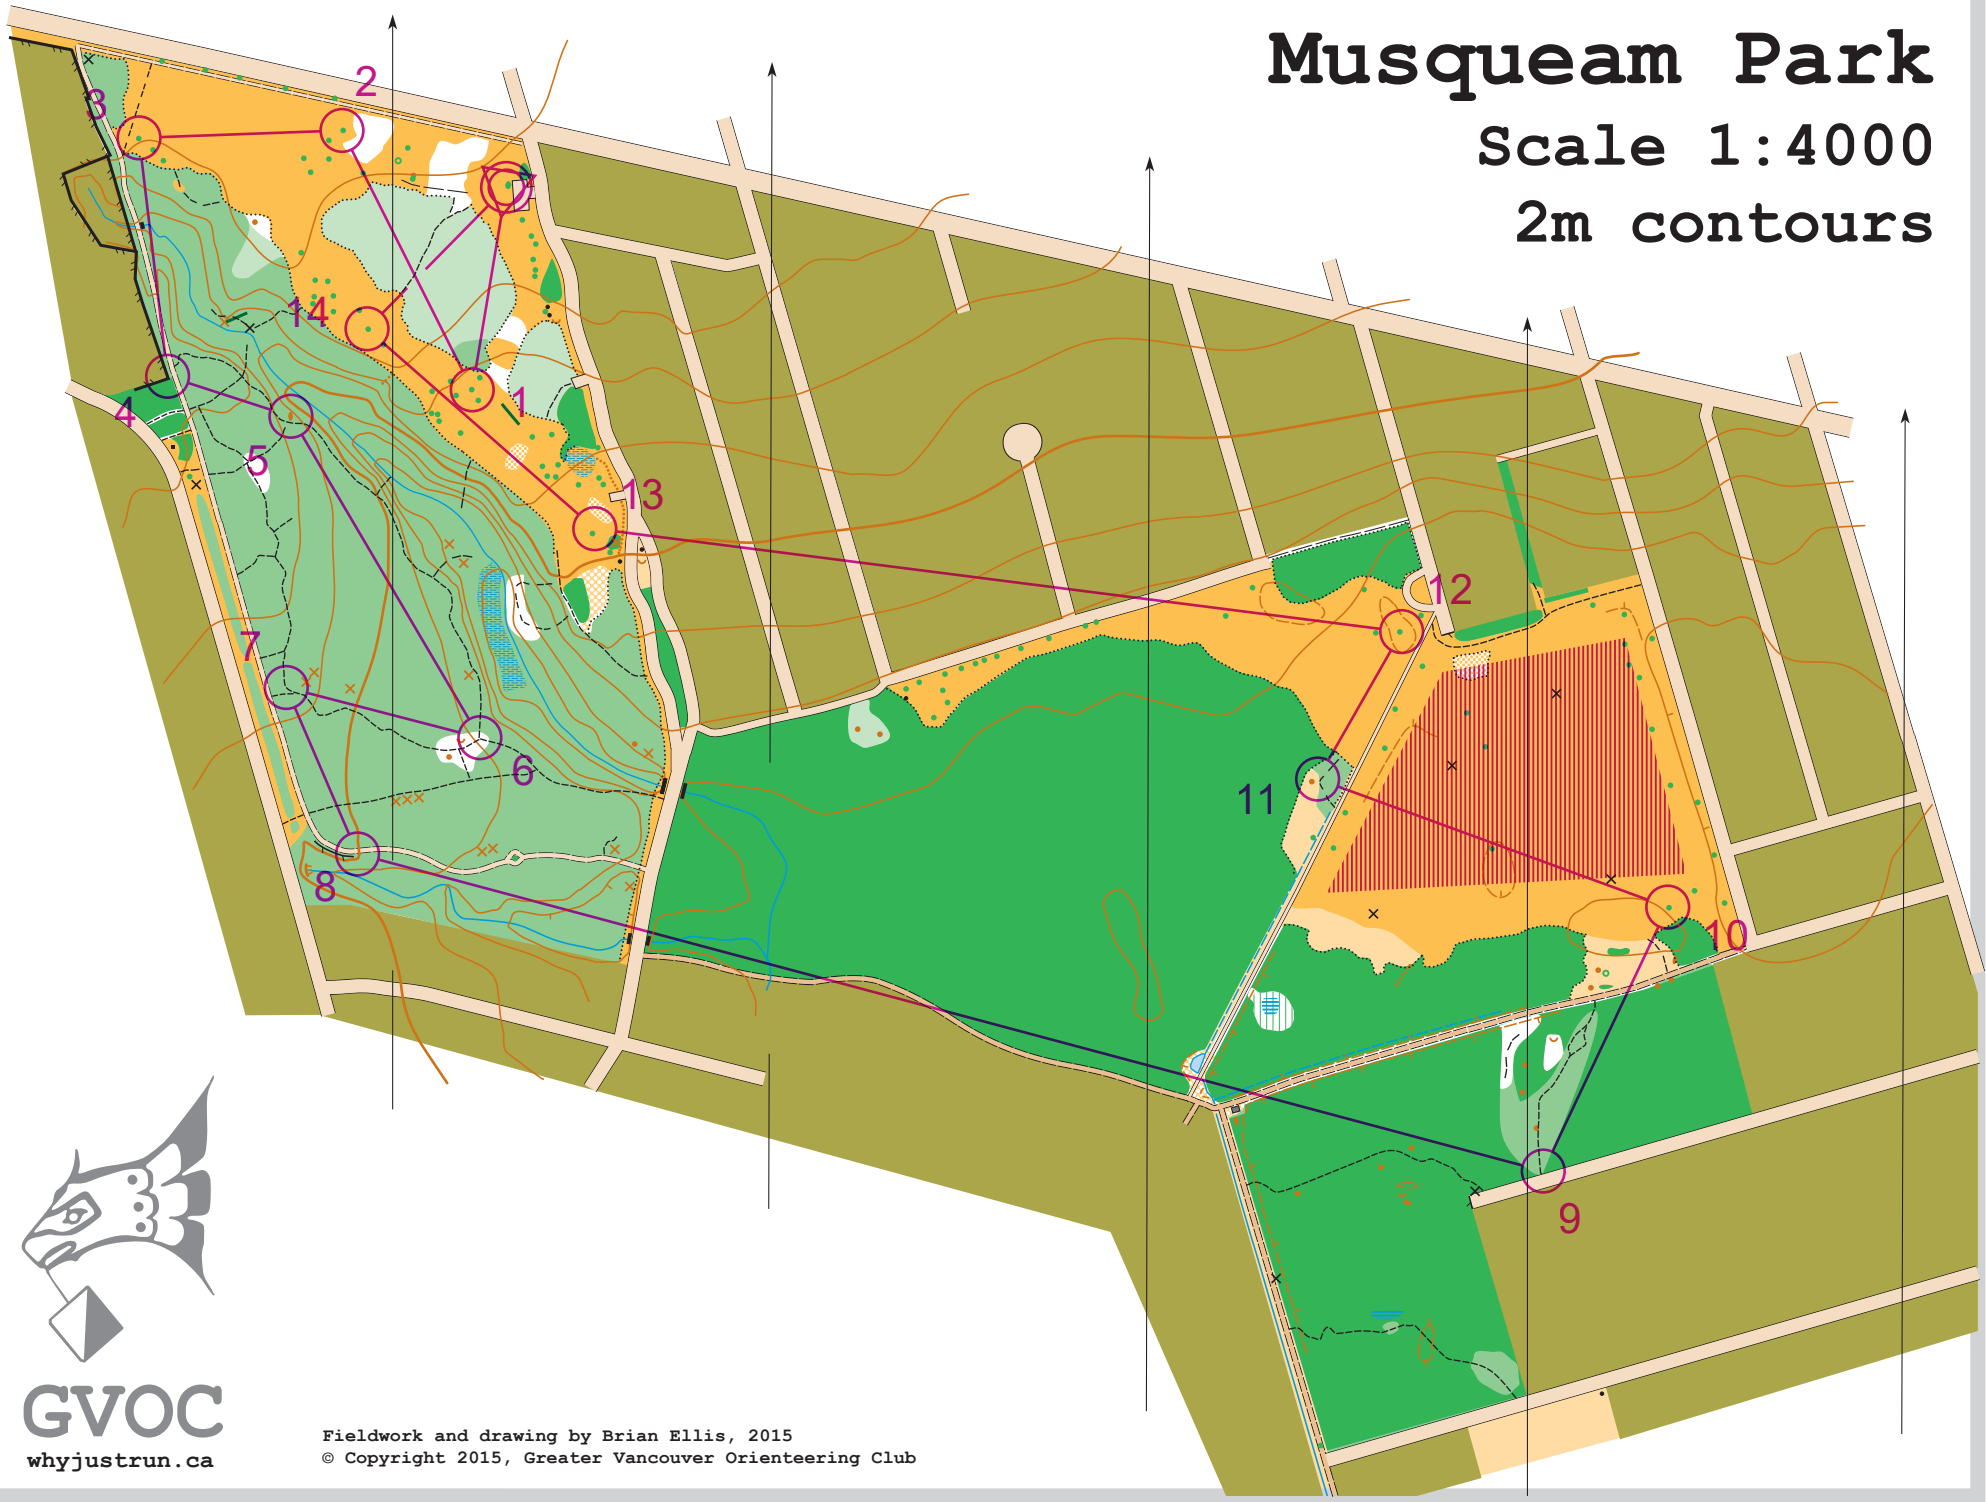

Musqueam Park

Scale 1:4000

2m contours

GVOC
whyjustrun.ca

Fieldwork and drawing by Brian Ellis, 2015
© Copyright 2015, Greater Vancouver Orienteering Club