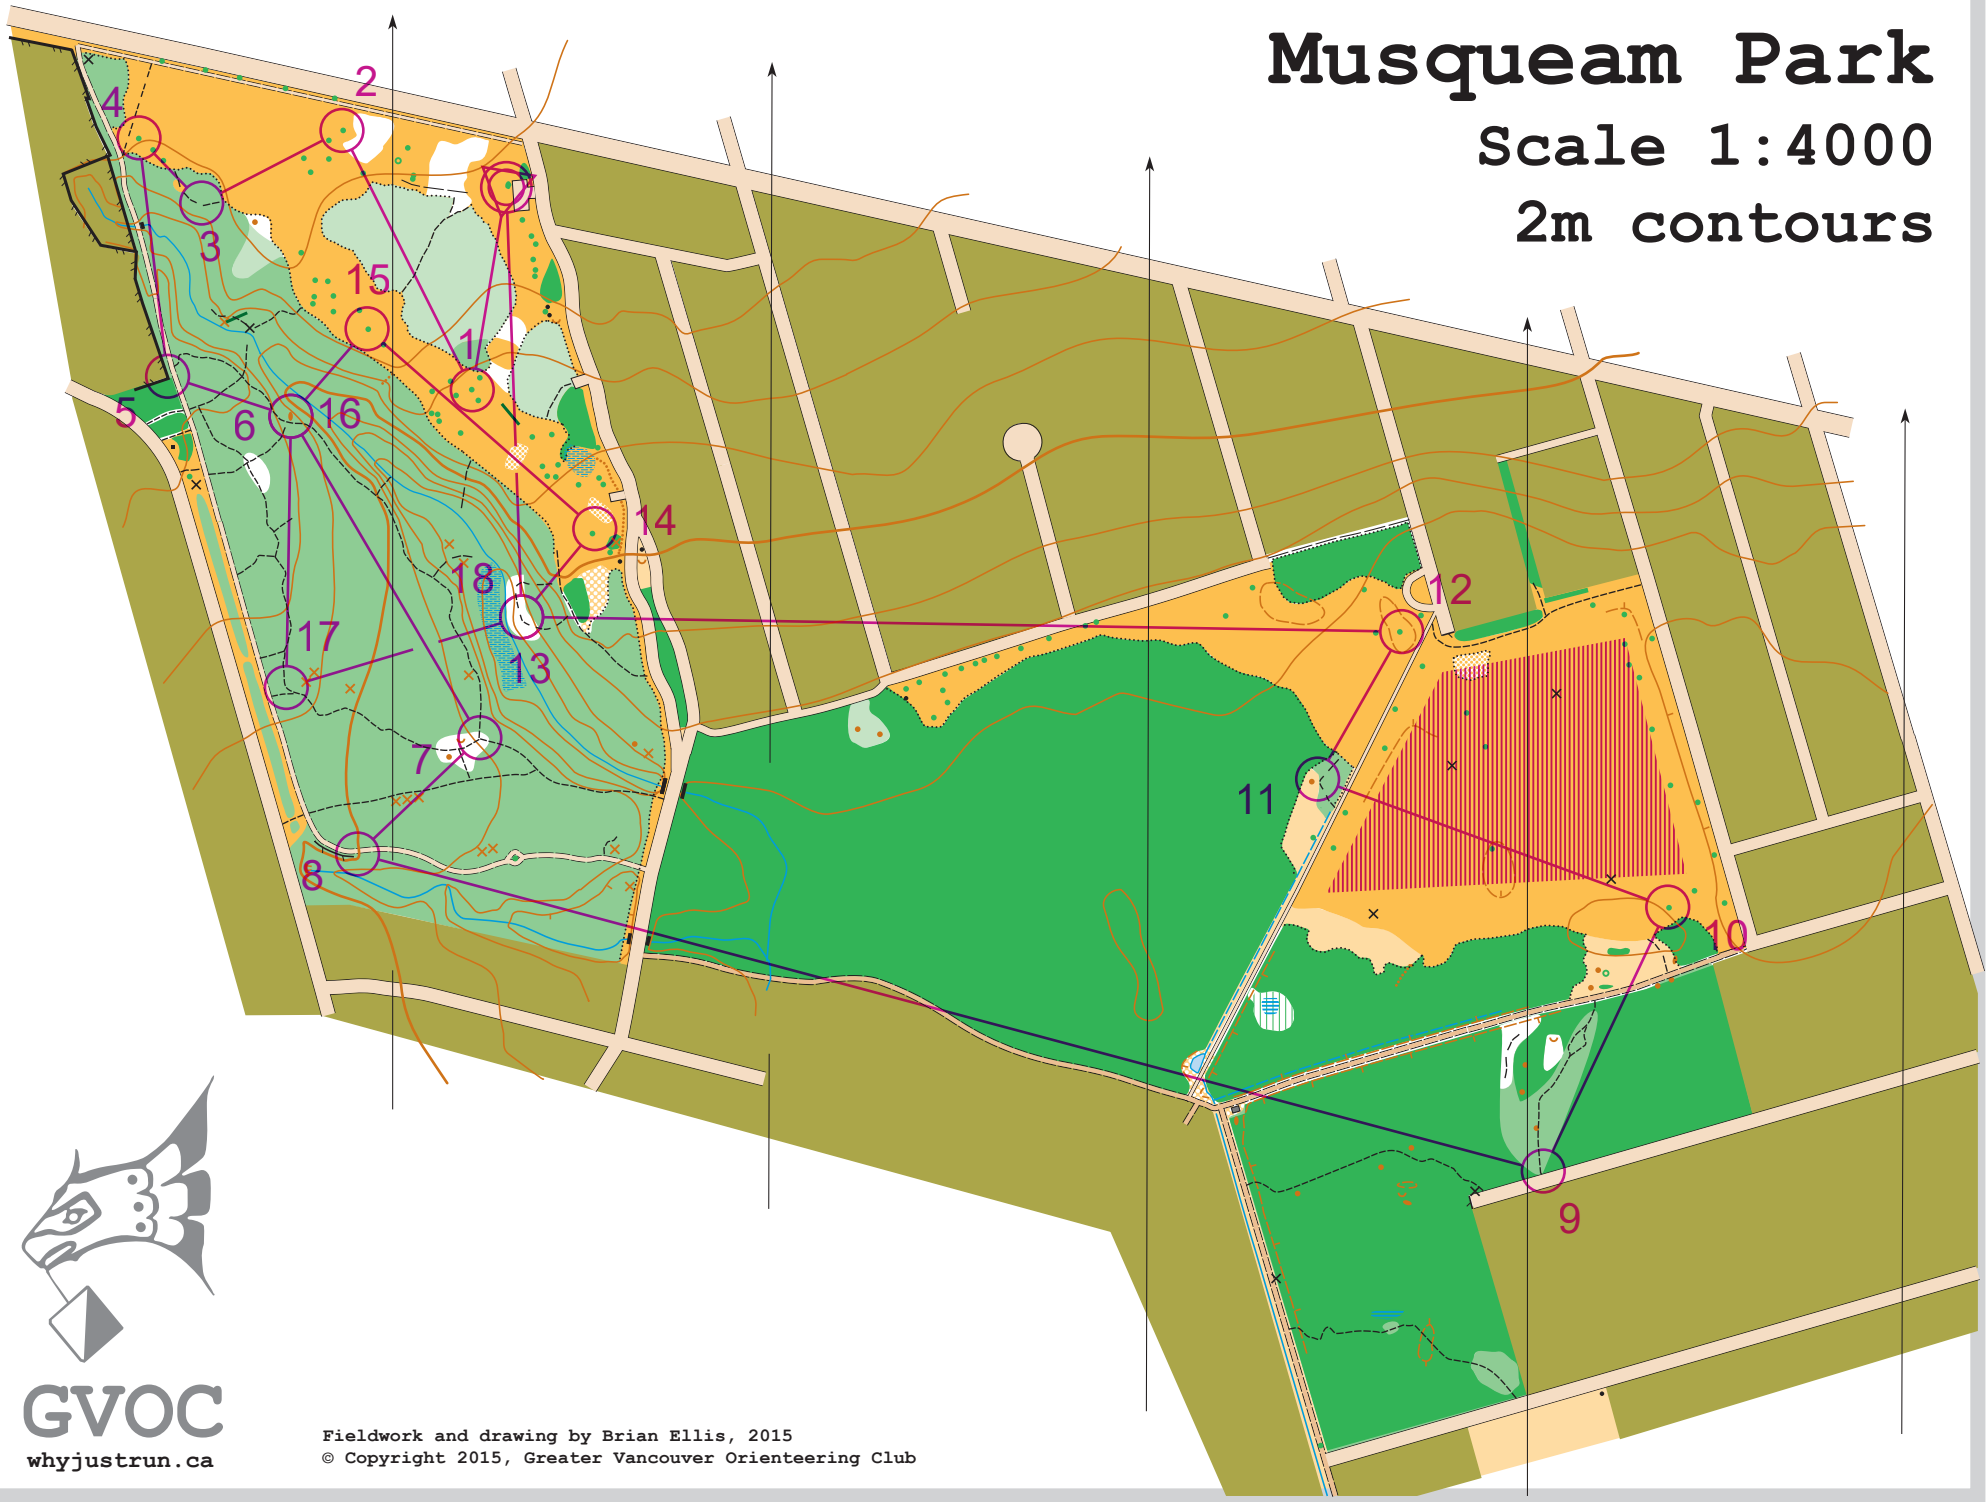

# Musqueam Park

Scale 1:4000

2m contours

**GVOC**  
whyjustrun.ca

Fieldwork and drawing by Brian Ellis, 2015  
© Copyright 2015, Greater Vancouver Orienteering Club