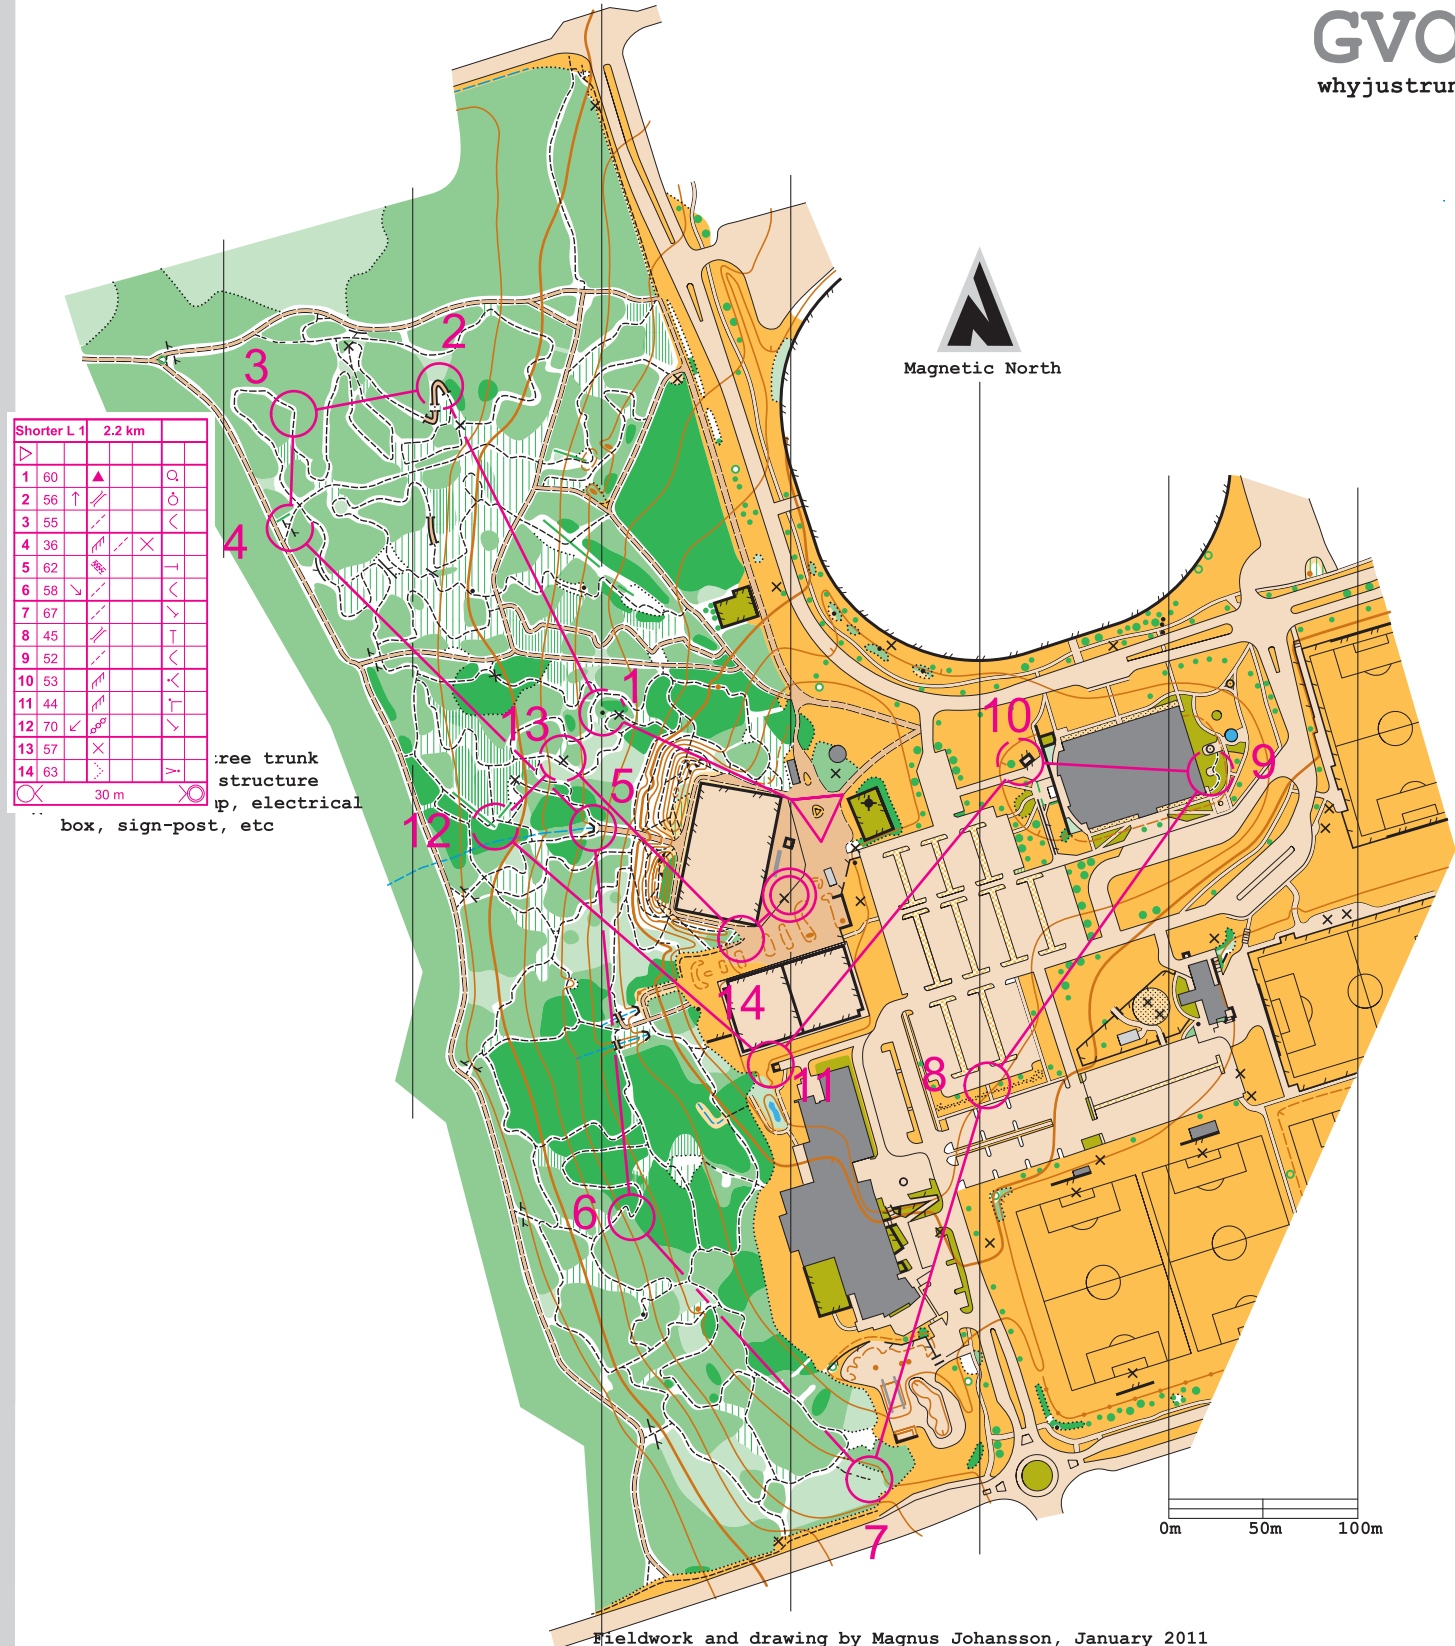

South Surrey Bike Park

Scale 1:4000

2 m. contours

GVOC
whyjustrun.ca

Conforms to International Standards for Sprint Orienteering Maps (ISSOM2007)

Shorter L 1		2.2 km	
1	60	▲	Q
2	56	↑	◊
3	55	↗	◊
4	36	↘	×
5	62	↖	⊥
6	58	↙	⊥
7	67	↘	⊥
8	45	↗	⊥
9	52	↖	⊥
10	53	↙	⊥
11	44	↘	⊥
12	70	↖	⊥
13	57	↙	⊥
14	63	×	⊥

tree trunk
structure
up, electrical
box, sign-post, etc