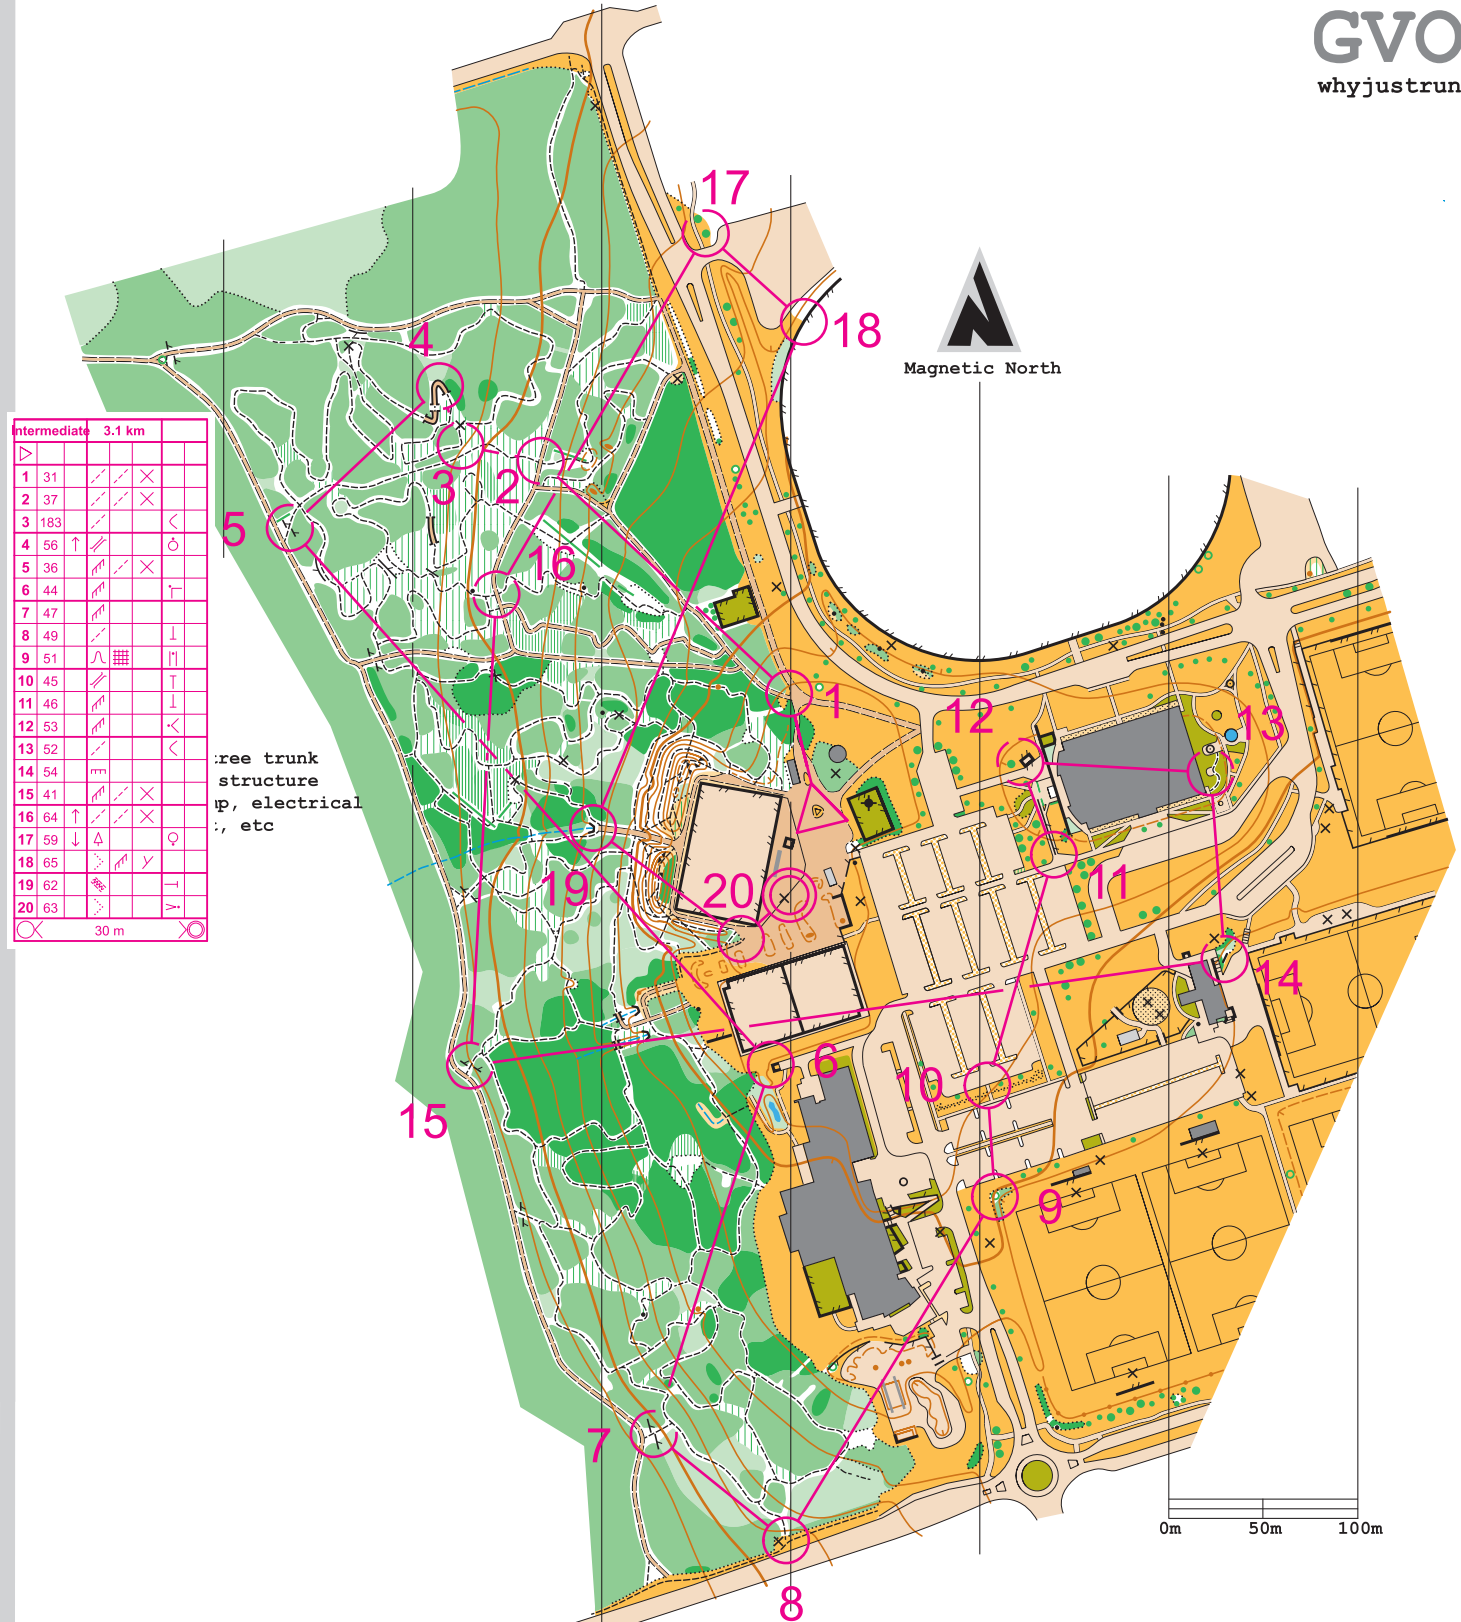

South Surrey Bike Park

Scale 1:4000

2 m. contours

GVOC
whyjustrun.ca

Conforms to International Standards for Sprint Orienteering Maps (ISSOM2007)

Intermediate	3.1 km				
1	31	/	/	X	
2	37	/	/	X	
3	183	/	/	X	<
4	56	↑			o
5	36	/	/	X	
6	44	/	/		T
7	47	/	/		
8	49	/	/		⊥
9	51	∧	■	∏	
10	45	/	/		∏
11	46	/	/		⊥
12	53	/	/		<
13	52	/	/		<
14	54	mm			
15	41	/	/	X	
16	64	↑	/	X	
17	59	↓	Δ		Q
18	65	/	/	∇	
19	62	/	/		∏
20	63	/	/		∏

tree trunk
structure
up, electrical
;, etc

30 m