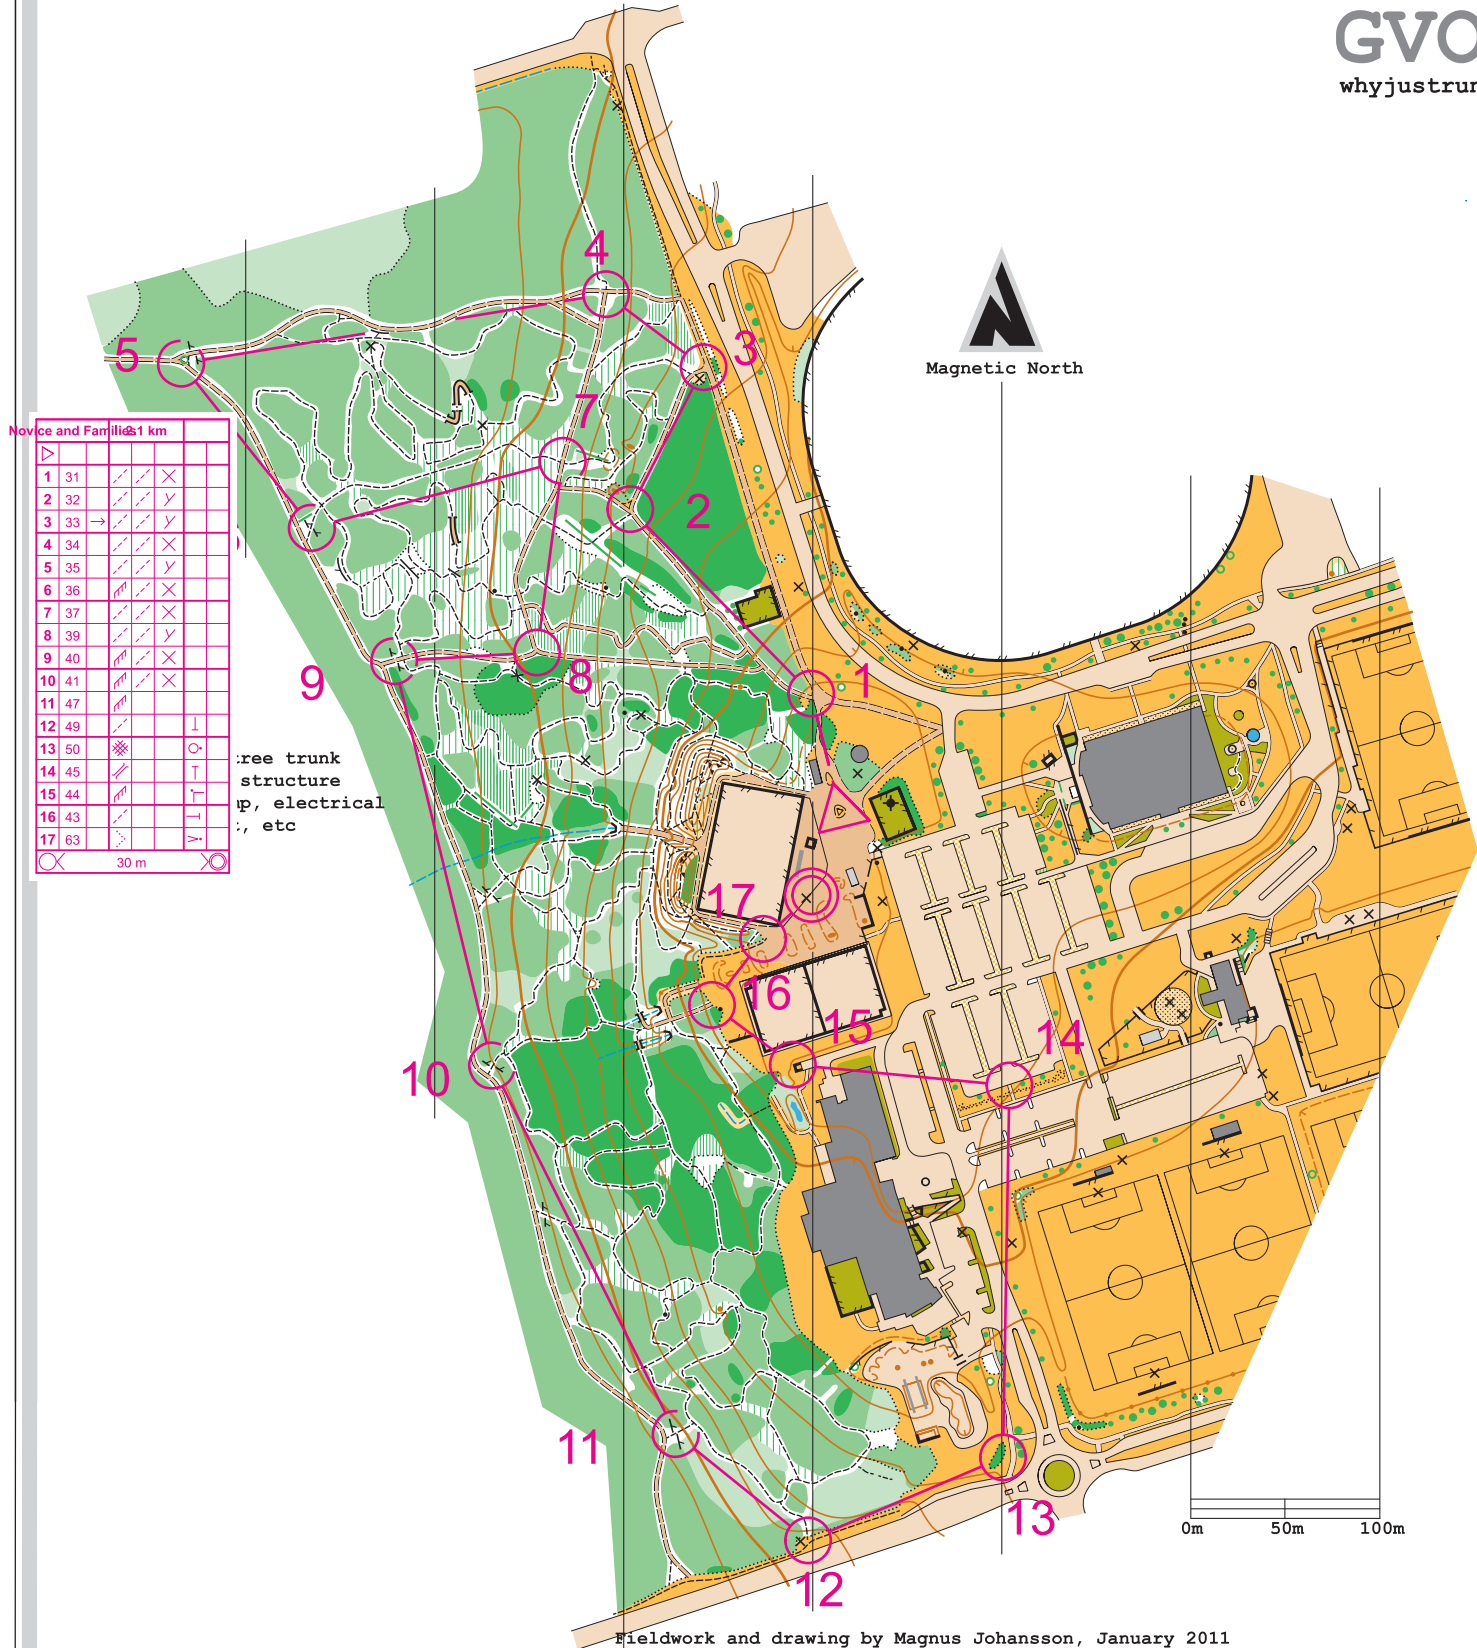

South Surrey Bike Park

Scale 1:4000

2 m. contours

GVOC
whyjustrun.ca

Conforms to International Standards for Sprint Orienteering Maps (ISSOM2007)

Novice and Family 1 km

1	31	/	/	X					
2	32	/	/	/	/				
3	33	→	/	/	/				
4	34	/	/	X					
5	35	/	/	/	/				
6	36	/	/	/	/				
7	37	/	/	X					
8	39	/	/	/	/				
9	40	/	/	/	/				
10	41	/	/	X					
11	47	/	/	/	/				
12	49	/	/	X					
13	50	/	/	/	/				
14	45	/	/	/	/				
15	44	/	/	/	/				
16	43	/	/	/	/				
17	63	/	/	X					

tree trunk
structure
up, electrical
, etc

30 m