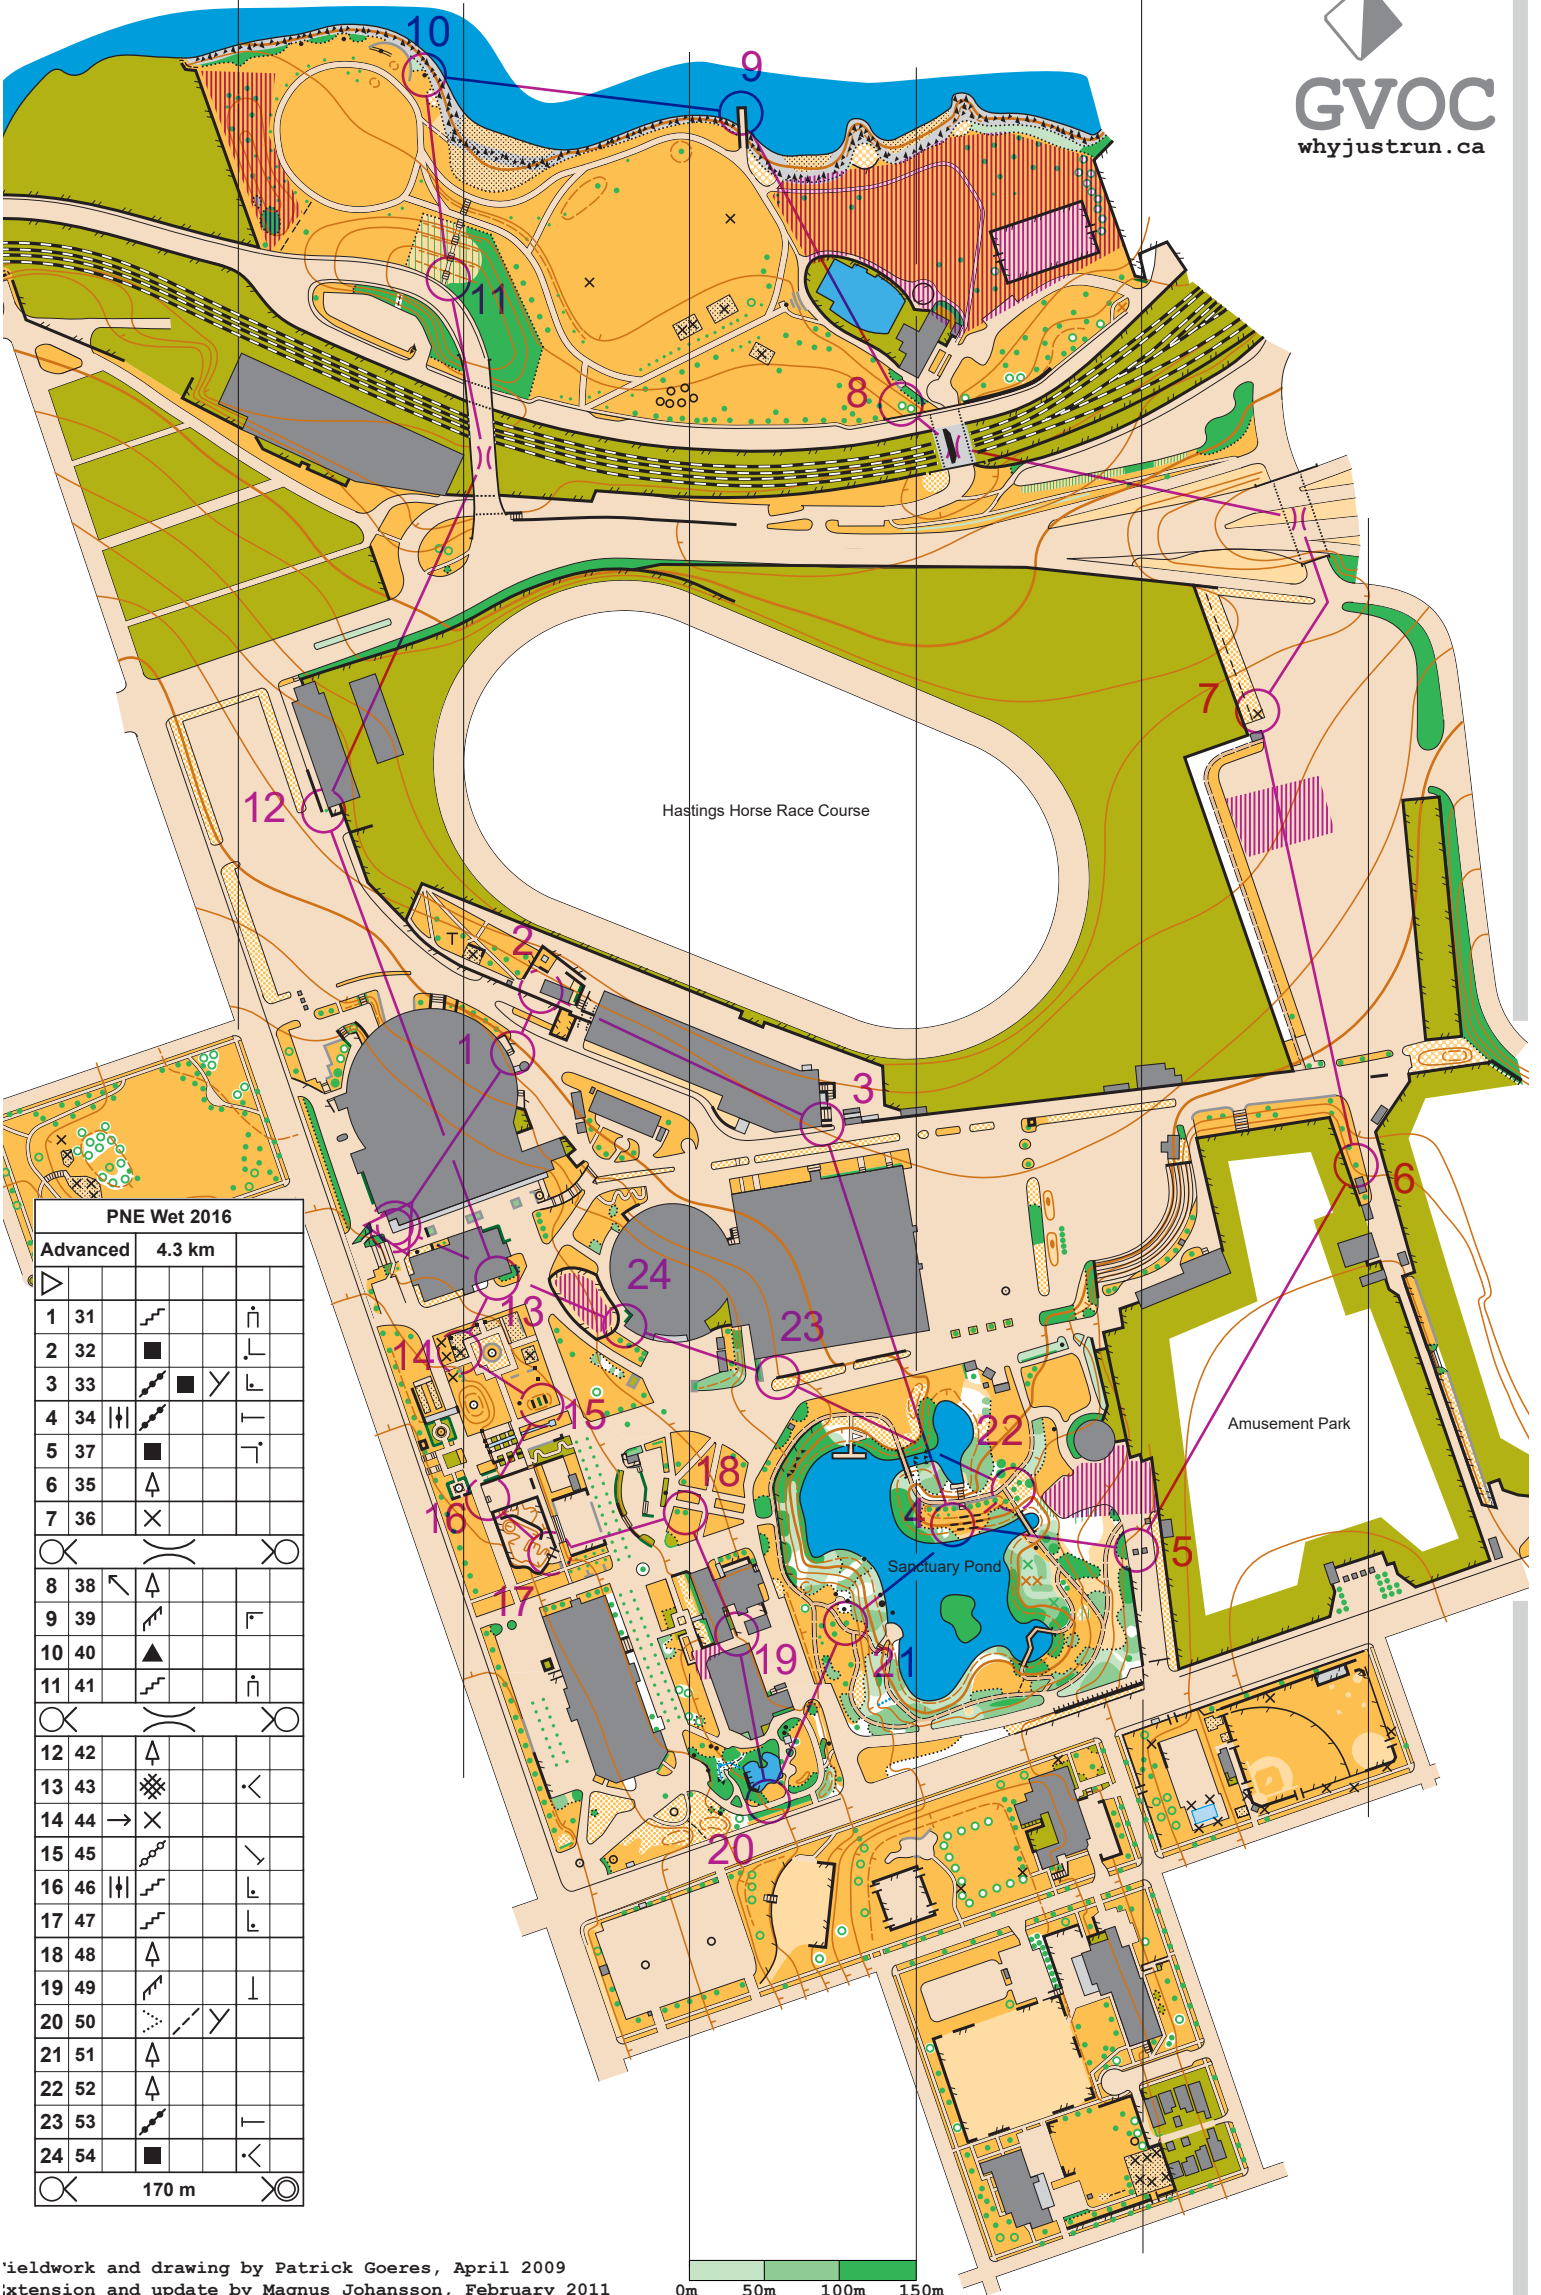

P.N.E. Pacific National Exhibition

Scale 1:5000

2.5m contours

Conforms to International Standards for Sprint Orienteering Maps (ISSOM2007)

GVOC
whyjustrun.ca

PNE Wet 2016			
Advanced	4.3 km		
1	31		
2	32		
3	33		
4	34		
5	37		
6	35		
7	36		
8	38		
9	39		
10	40		
11	41		
12	42		
13	43		
14	44		
15	45		
16	46		
17	47		
18	48		
19	49		
20	50		
21	51		
22	52		
23	53		
24	54		

170 m

0m 50m 100m 150m