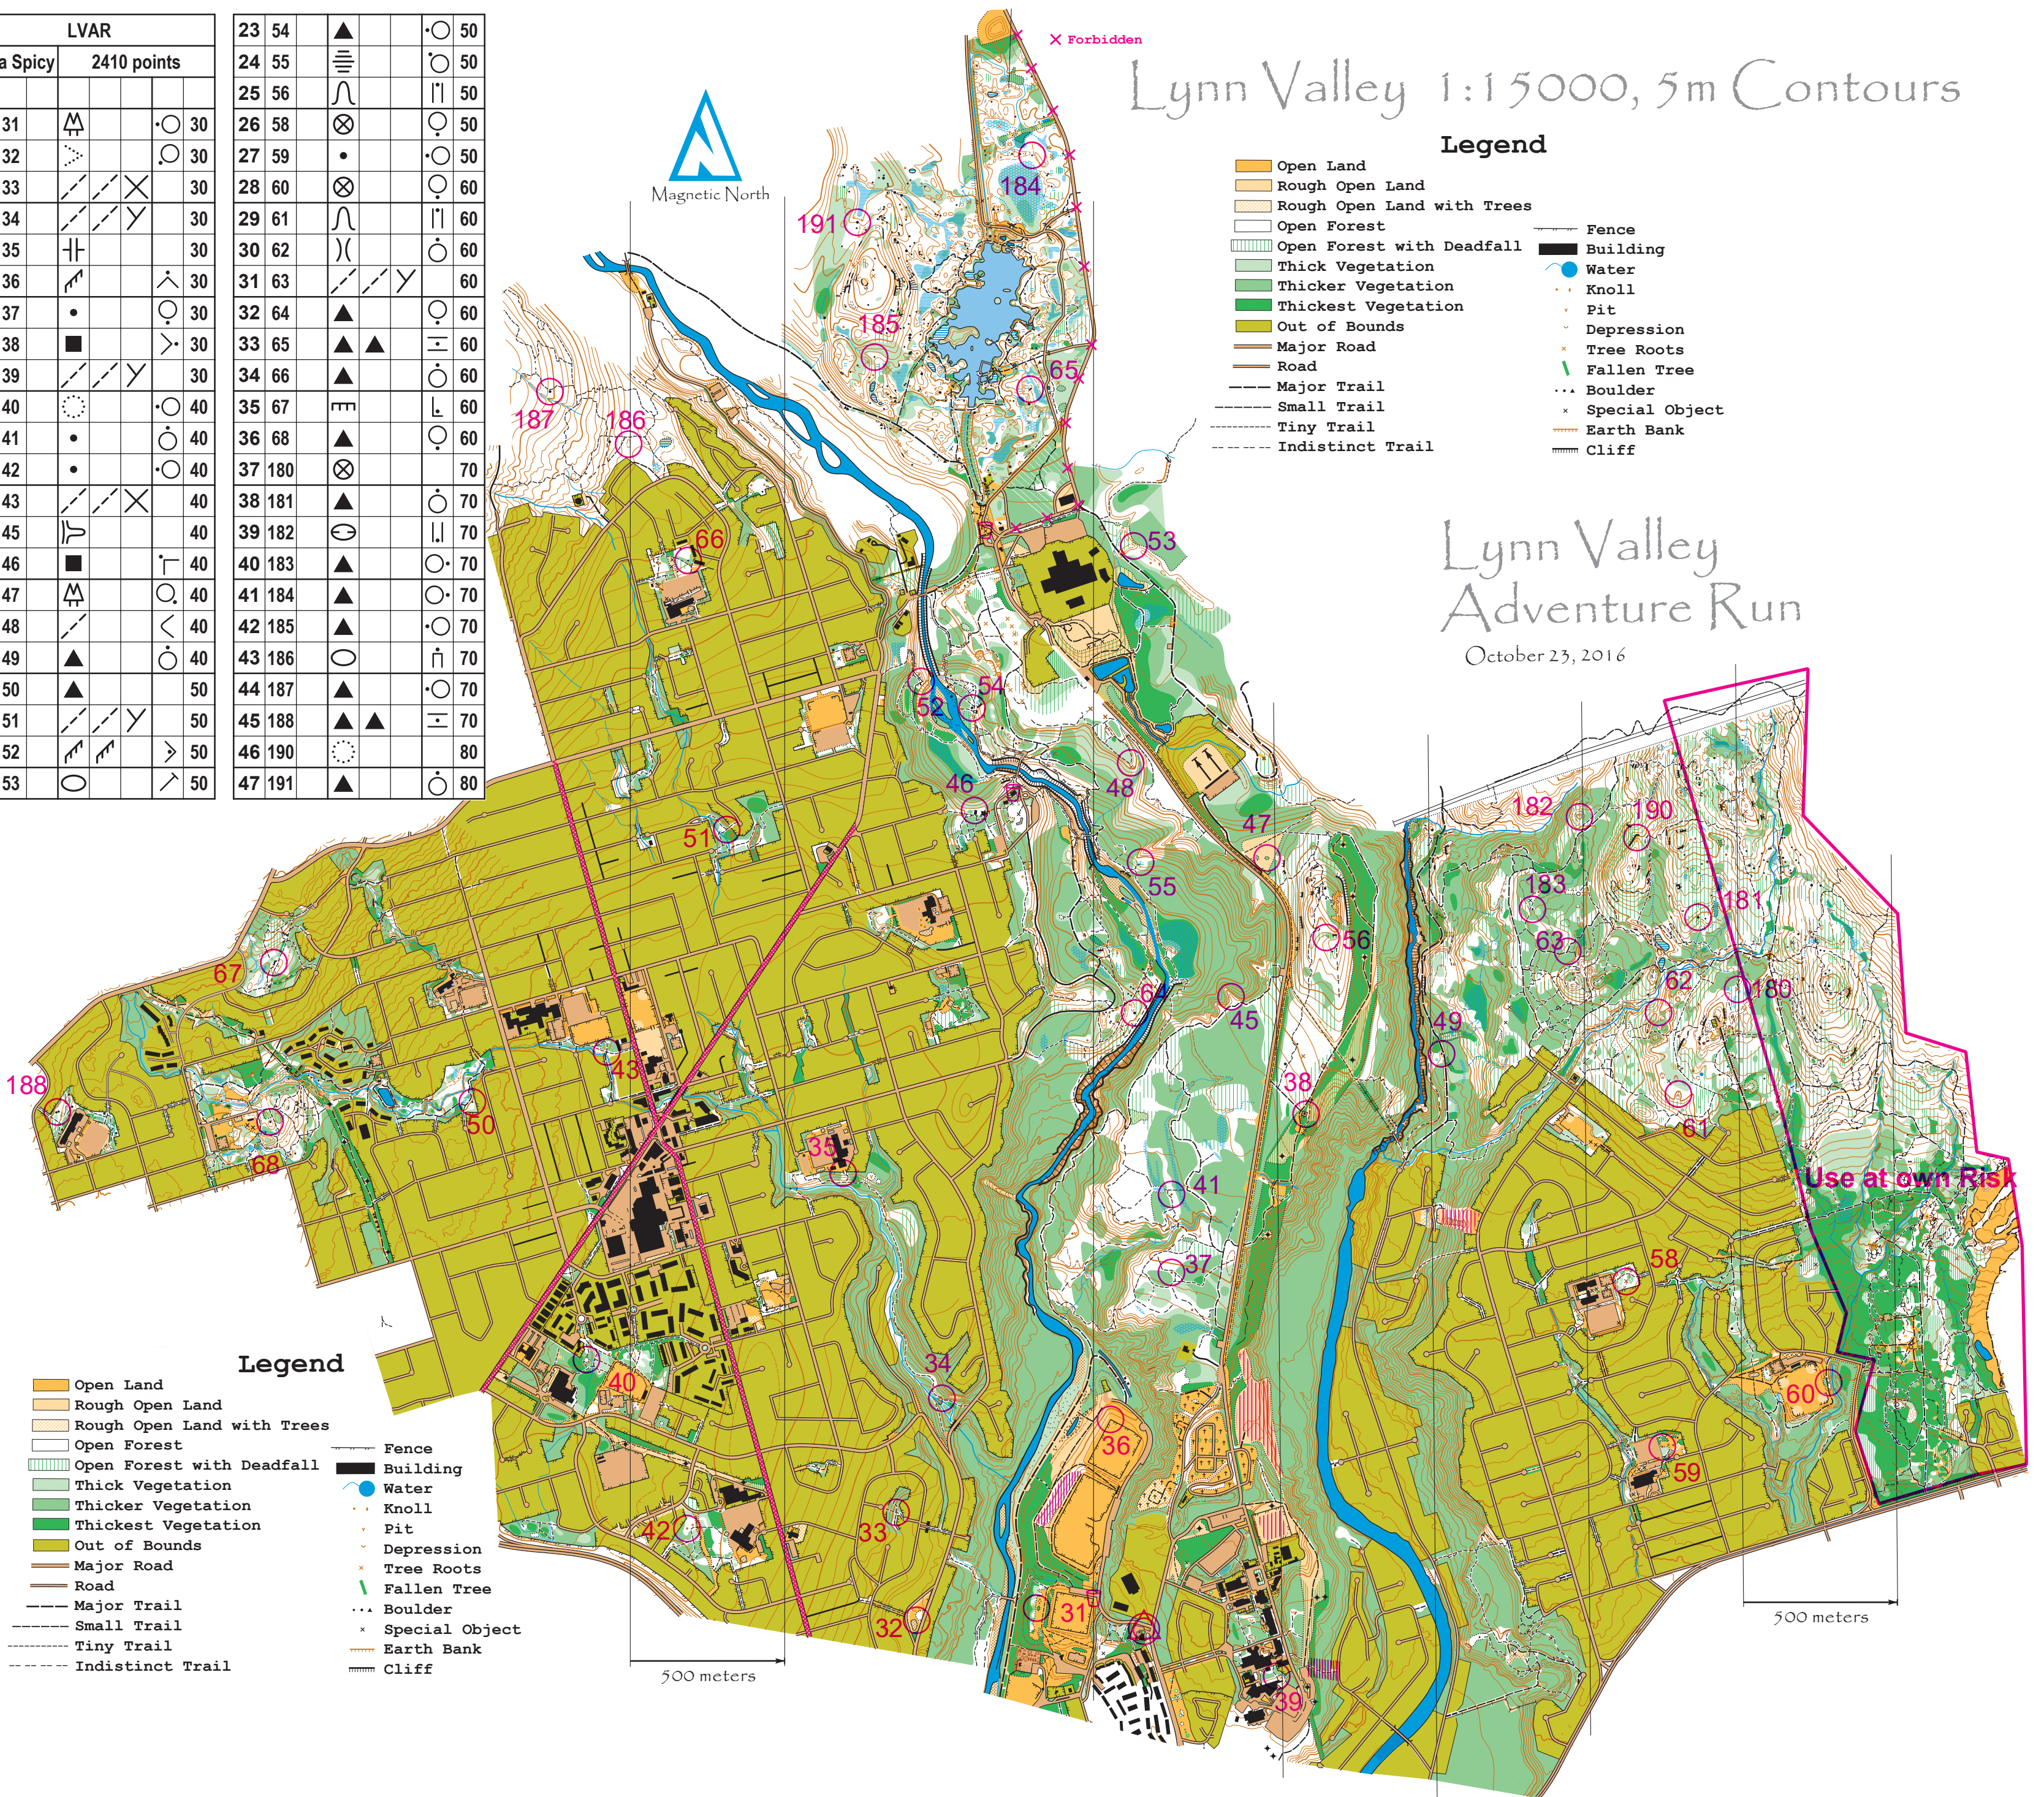

LVAR		2410 points	
Extra Spicy			
1	31	▲	○ 30
2	32	▲	○ 30
3	33	▲	○ 30
4	34	▲	○ 30
5	35	▲	○ 30
6	36	▲	○ 30
7	37	▲	○ 30
8	38	▲	○ 30
9	39	▲	○ 30
10	40	▲	○ 40
11	41	▲	○ 40
12	42	▲	○ 40
13	43	▲	○ 40
14	45	▲	○ 40
15	46	▲	○ 40
16	47	▲	○ 40
17	48	▲	○ 40
18	49	▲	○ 40
19	50	▲	○ 50
20	51	▲	○ 50
21	52	▲	○ 50
22	53	▲	○ 50

Lynn Valley 1:15000, 5m Contours

Legend

- Open Land
- Rough Open Land
- Rough Open Land with Trees
- Open Forest
- Open Forest with Deadfall
- Thick Vegetation
- Thicker Vegetation
- Thickest Vegetation
- Out of Bounds
- Major Road
- Road
- Major Trail
- Small Trail
- Tiny Trail
- Indistinct Trail
- Fence
- Building
- Water
- Knoll
- Pit
- Depression
- Tree Roots
- Fallen Tree
- Boulder
- Special Object
- Earth Bank
- Cliff

Lynn Valley Adventure Run

October 23, 2016

Legend

- Open Land
- Rough Open Land
- Rough Open Land with Trees
- Open Forest
- Open Forest with Deadfall
- Thick Vegetation
- Thicker Vegetation
- Thickest Vegetation
- Out of Bounds
- Major Road
- Road
- Major Trail
- Small Trail
- Tiny Trail
- Indistinct Trail
- Fence
- Building
- Water
- Knoll
- Pit
- Depression
- Tree Roots
- Fallen Tree
- Boulder
- Special Object
- Earth Bank
- Cliff

500 meters

500 meters

Use at own Risk