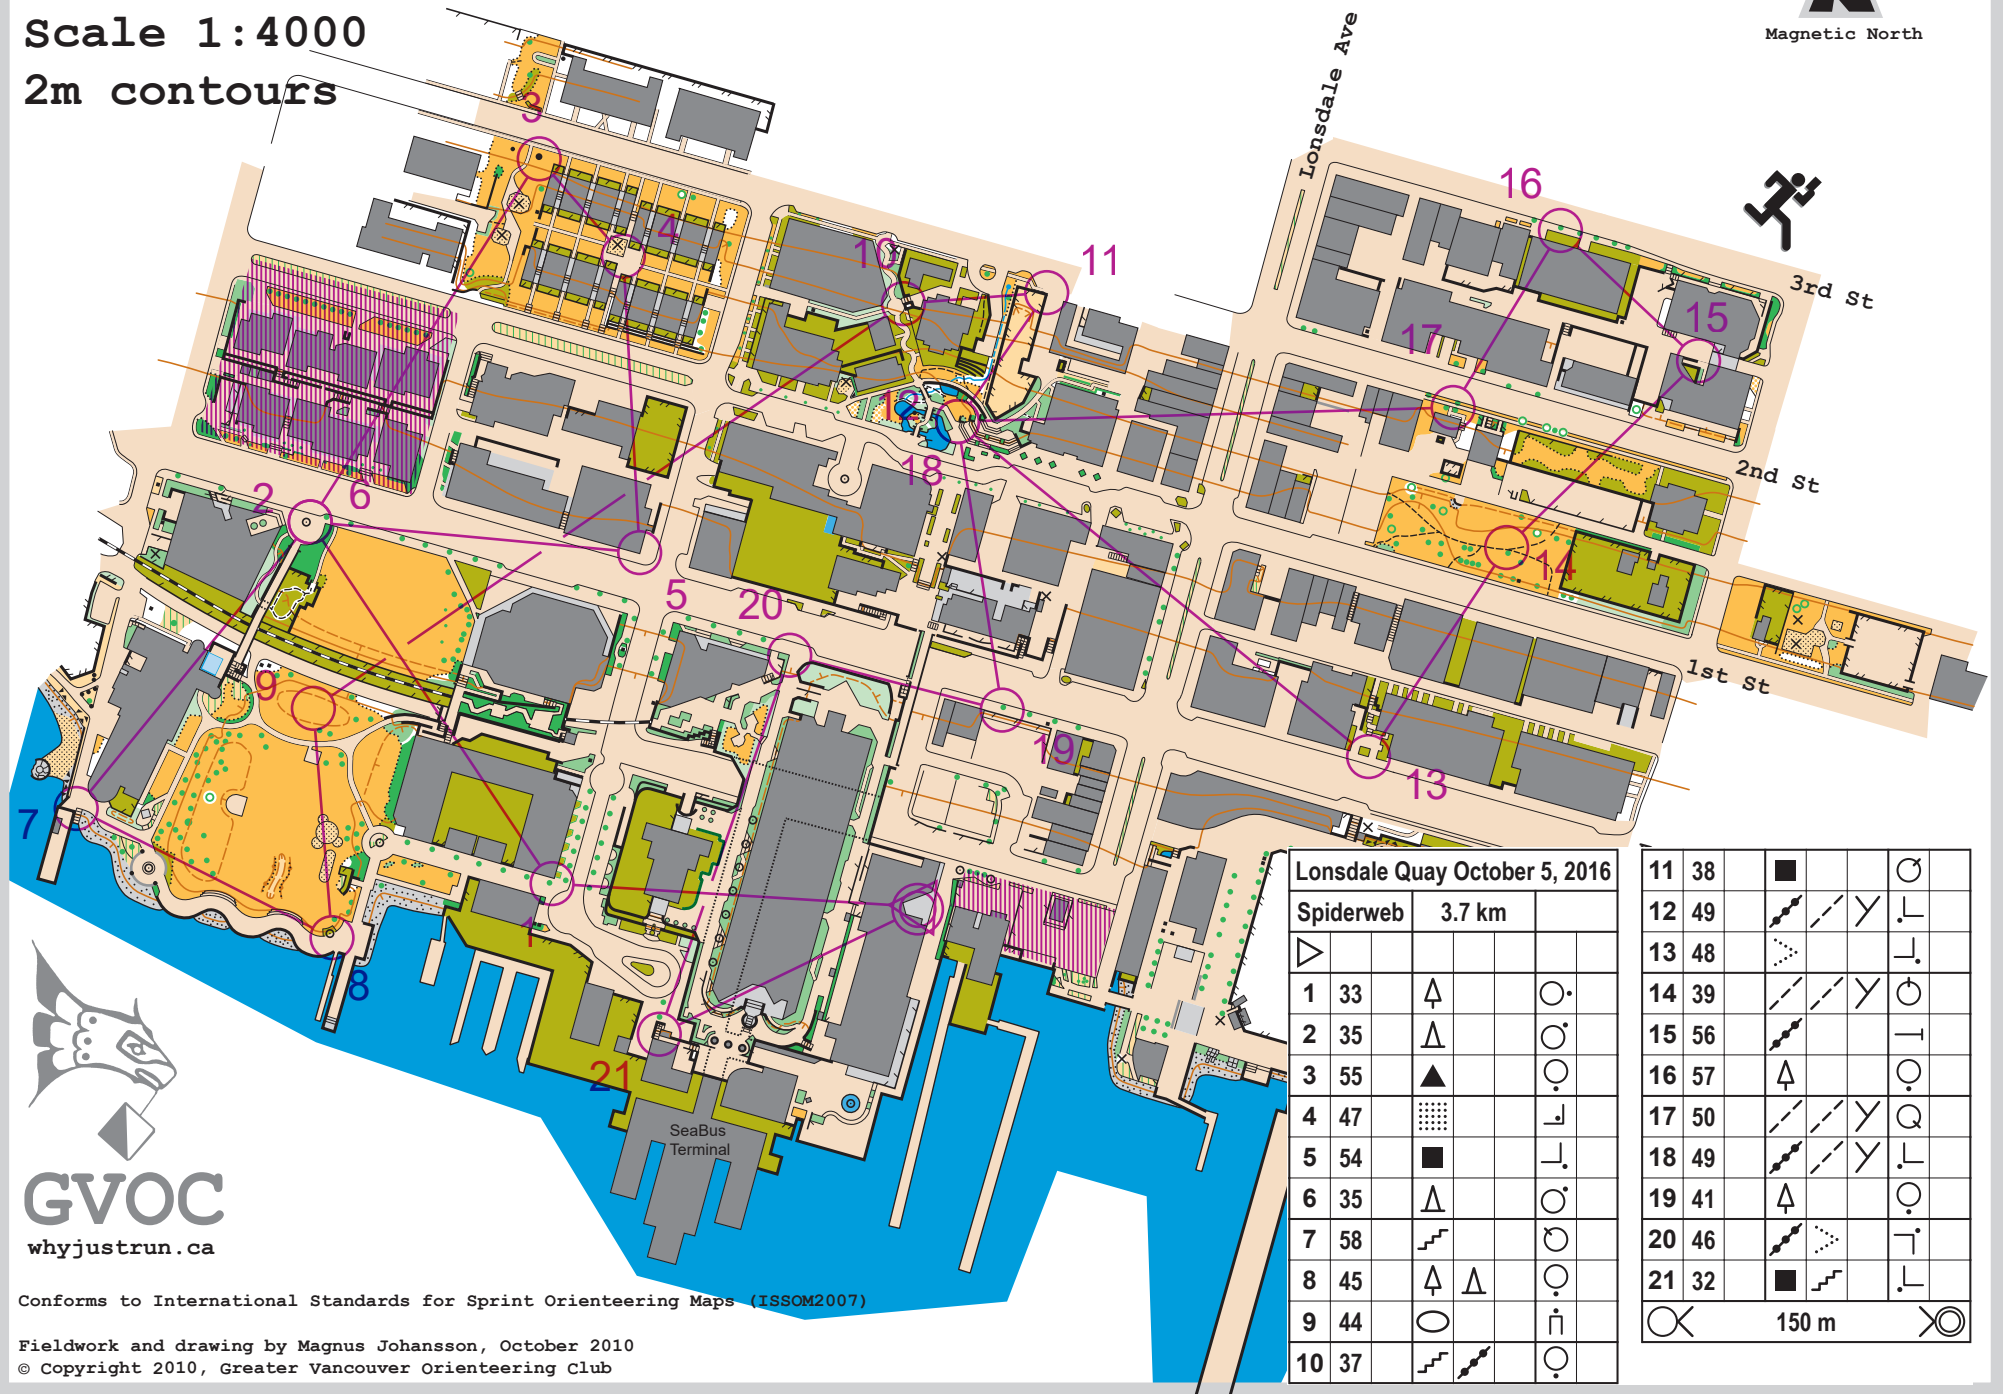

# Lonsdale Quay

Scale 1:4000  
2m contours

Lonsdale Quay October 5, 2016

Spiderweb 3.7 km

1	33	▲		○
2	35	△		○
3	55	▲		○
4	47	■		└
5	54	■		└
6	35	△		○
7	58	▬		○
8	45	▲	▲	○
9	44	○		└
10	37	▬	▬	○

11	38	■		○
12	49	▬	▬	└
13	48	▬		└
14	39	▬	▬	○
15	56	▬		└
16	57	▲		○
17	50	▬	▬	Q
18	49	▬	▬	└
19	41	▲		○
20	46	▬	▬	└
21	32	■	▬	└

150 m

Conforms to International Standards for Sprint Orienteering Maps (ISSOM2007)

Fieldwork and drawing by Magnus Johansson, October 2010  
© Copyright 2010, Greater Vancouver Orienteering Club