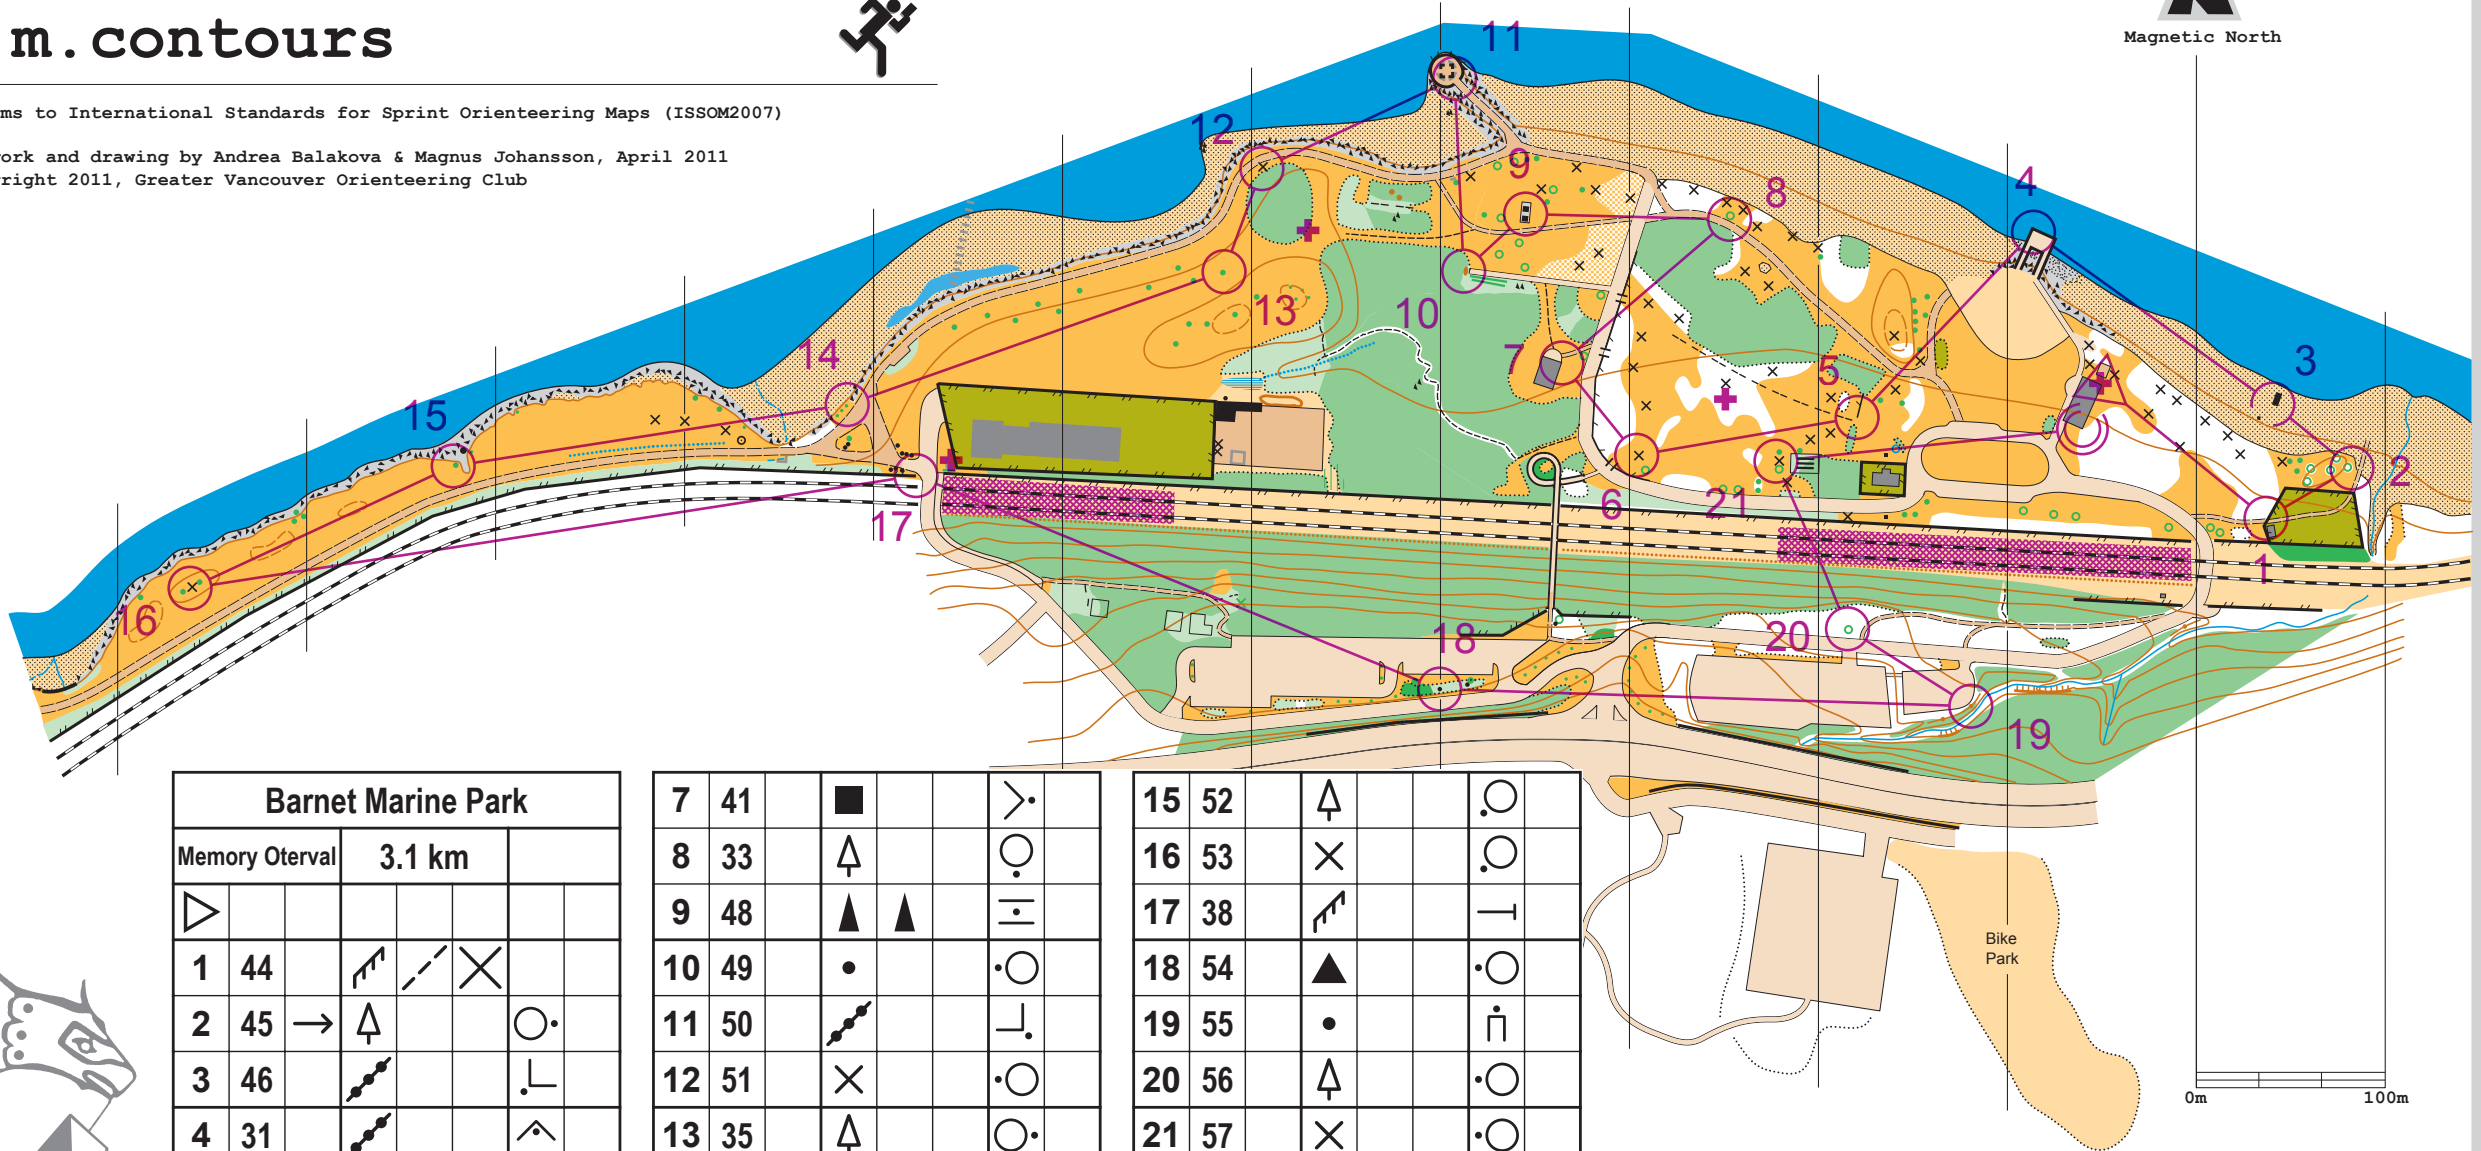

# Barnet Marine Park

Scale 1:4000

2 m. contours

+ Map Locations

Magnetic North

Conforms to International Standards for Sprint Orienteering Maps (ISSOM2007)

Fieldwork and drawing by Andrea Balakova & Magnus Johansson, April 2011

© Copyright 2011, Greater Vancouver Orienteering Club

Barnet Marine Park					
Memory	Oterval	3.1 km			
▷					
1	44	↗	↘	×	
2	45	→	△		○
3	46	↗			└
4	31	↗			^
5	43	↗			└
6	47	×			○

7	41	■			>.
8	33	△			○
9	48	▲	▲		┆
10	49	•			○
11	50	↗			└.
12	51	×			○
13	35	△			○
14	36	↗	△		○

15	52	△			○
16	53	×			○
17	38	↗			┆
18	54	▲			○
19	55	•			┆
20	56	△			○
21	57	×			○
		○	160 m		○

GVOC  
whyjustrun.ca

0m 100m