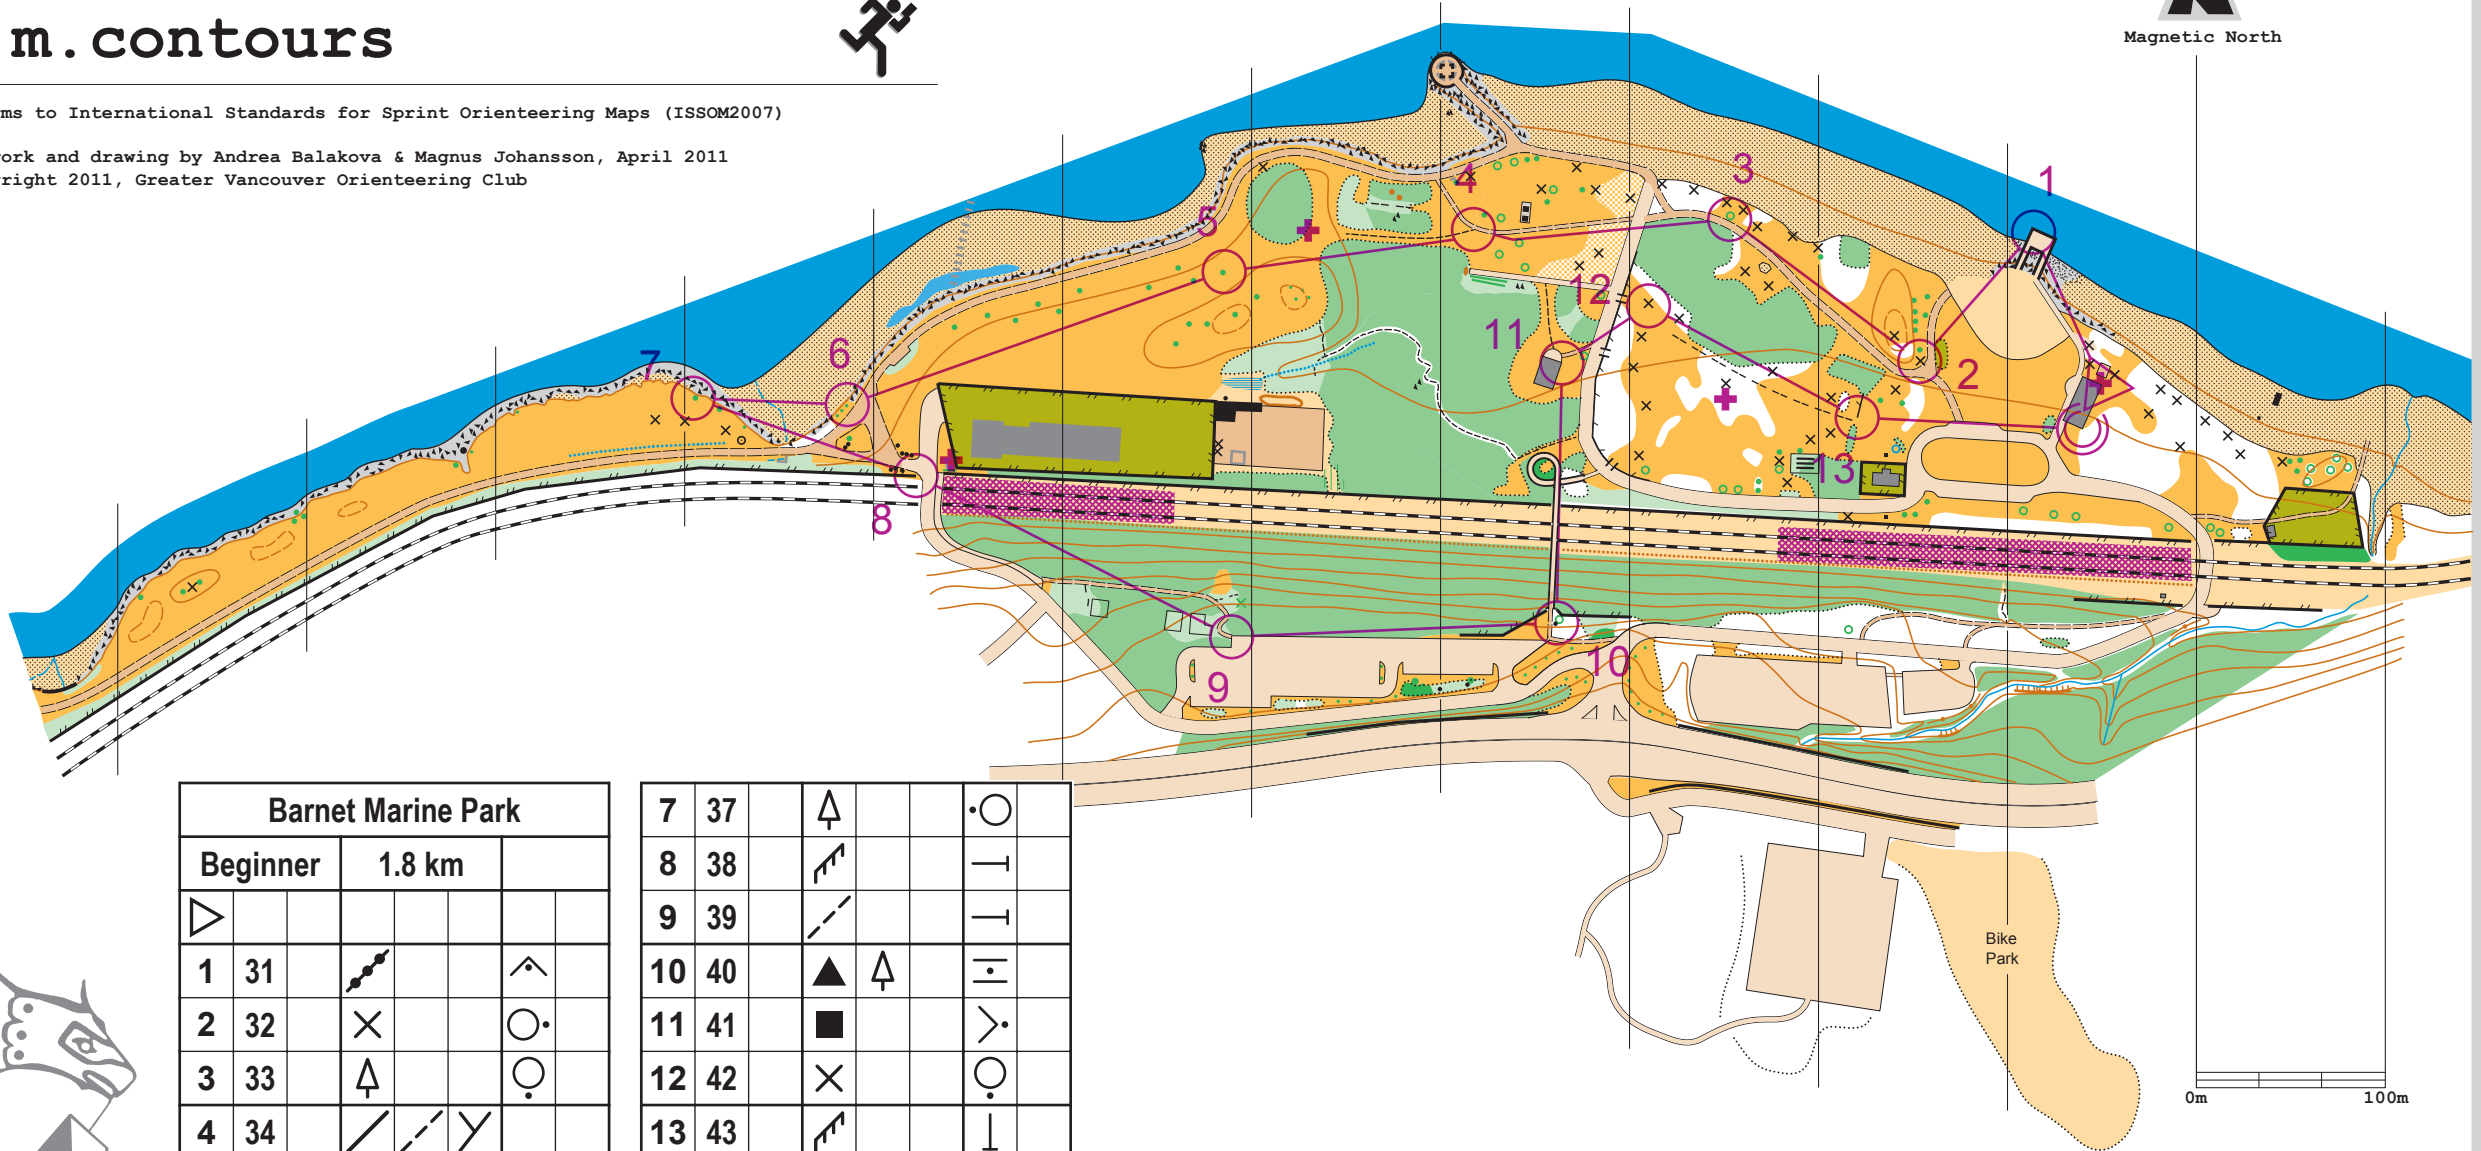

Barnet Marine Park

Scale 1:4000

2 m. contours

+ Map Locations

Magnetic North

Conforms to International Standards for Sprint Orienteering Maps (ISSOM2007)

Fieldwork and drawing by Andrea Balakova & Magnus Johansson, April 2011

© Copyright 2011, Greater Vancouver Orienteering Club

Barnet Marine Park				
Beginner		1.8 km		
▷				
1	31	▬▬▬		∧
2	32	×		○
3	33	△		○
4	34	▬ ▬ ▬		
5	35	△		○
6	36	↗ △		○

7	37	△		○
8	38	↗		┃
9	39	▬▬▬		┃
10	40	▲ △		┃
11	41	■		>
12	42	×		○
13	43	↗		┃
		120 m		

GVOC
whyjustrun.ca