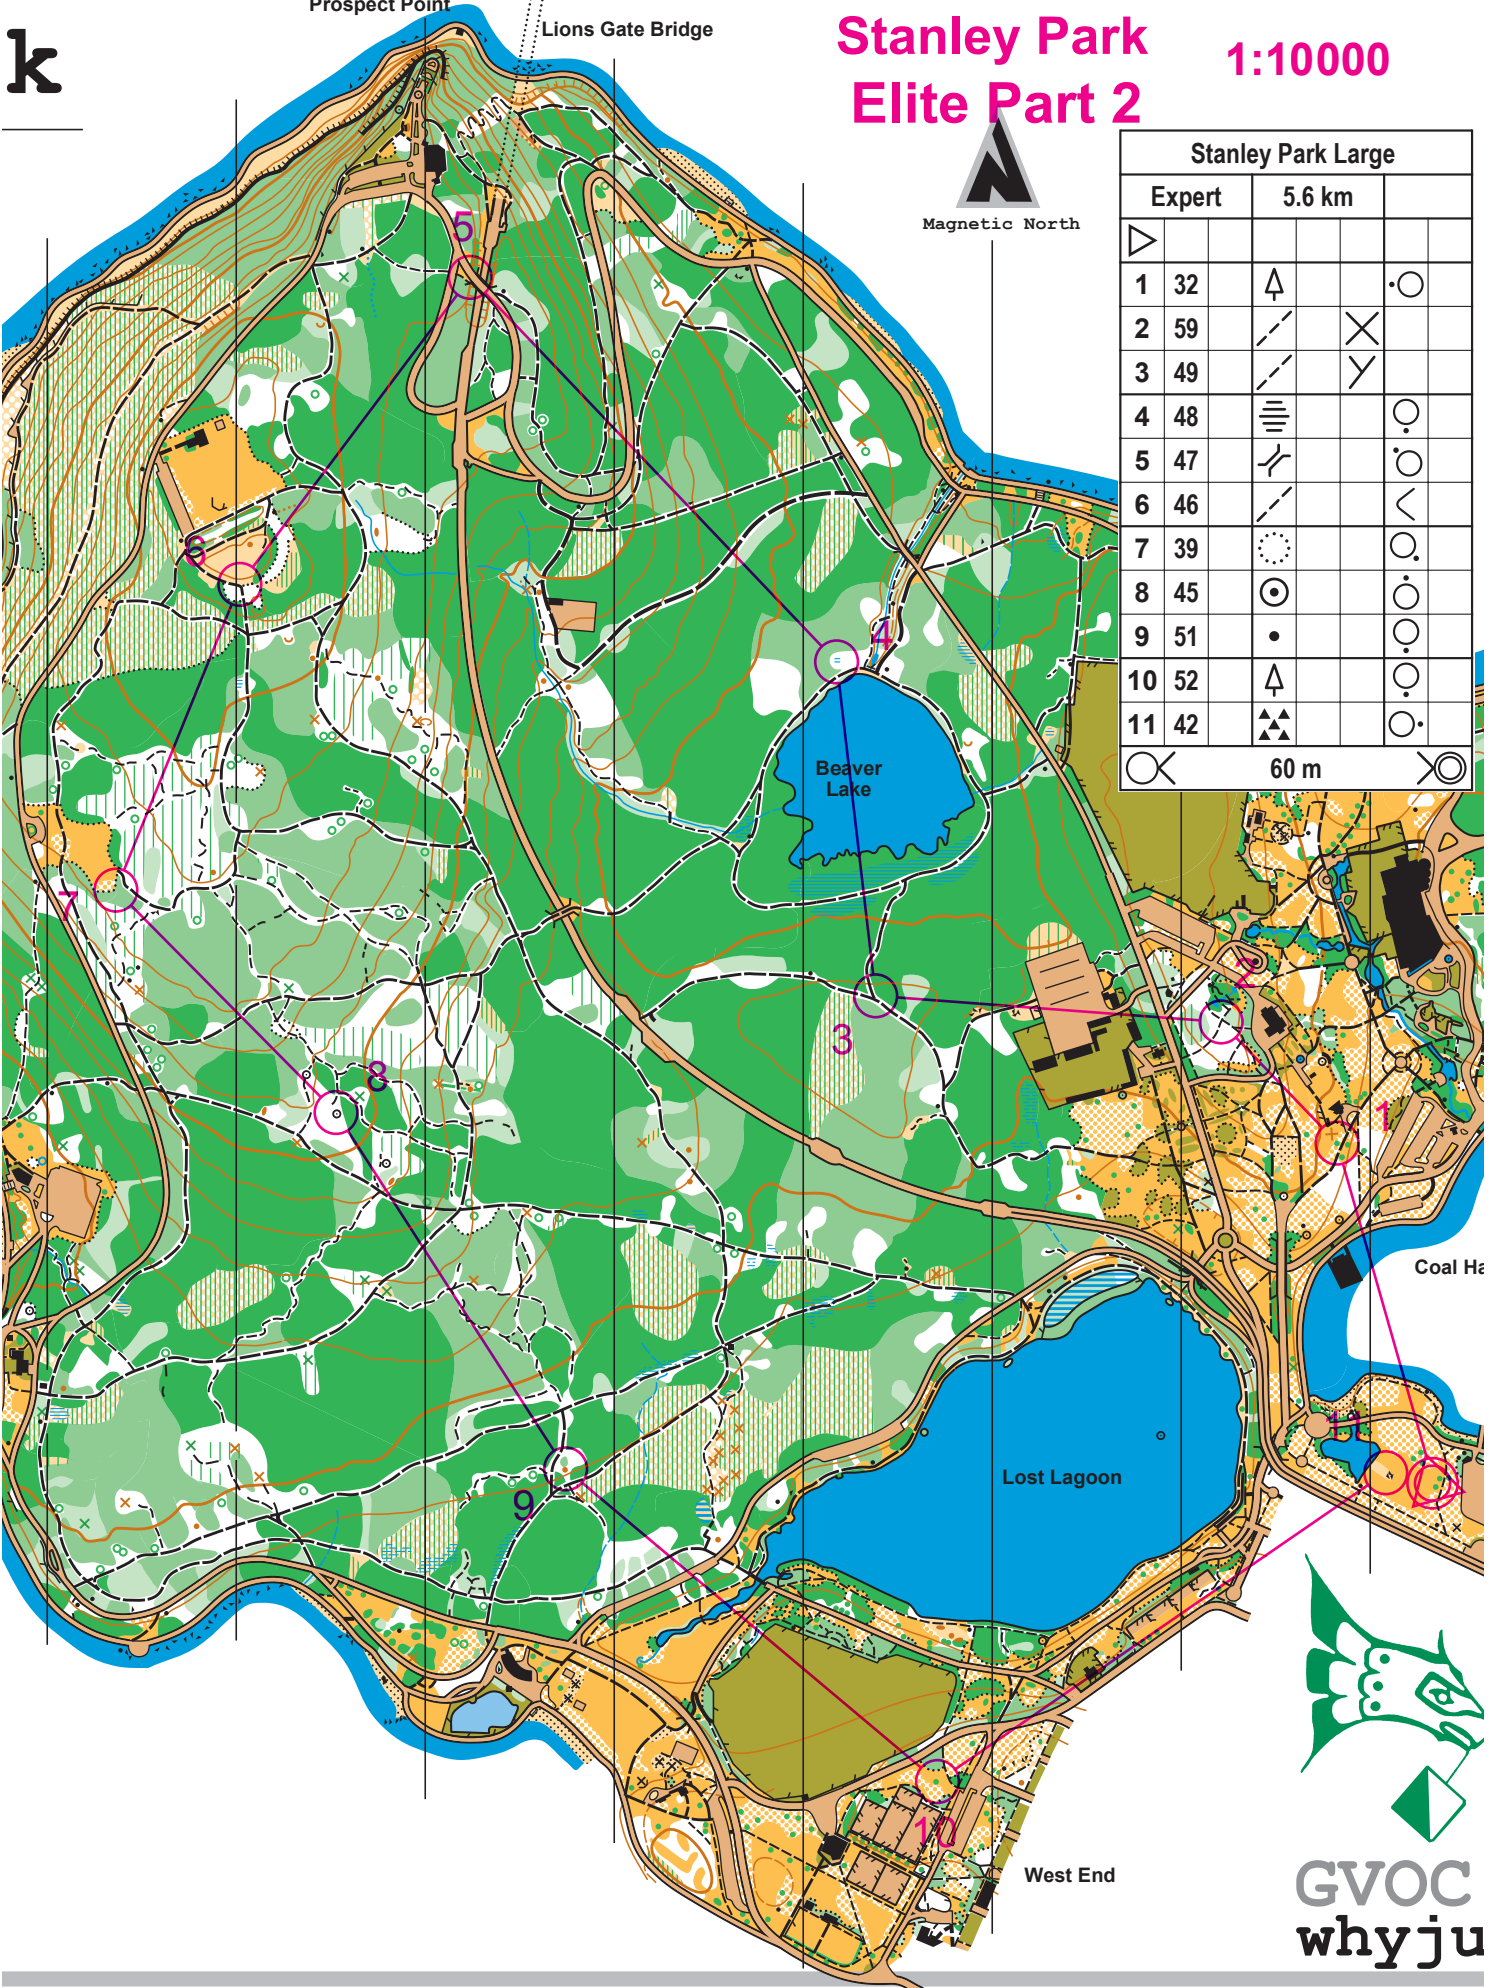

k

Prospect Point

Lions Gate Bridge

Stanley Park Elite Part 2

1:10000

Stanley Park Large				
Expert		5.6 km		
▷				
1	32	▲		○
2	59	↘	×	
3	49	↘	∩	
4	48	≡		○
5	47	↗		○
6	46	↘		<
7	39	⊙		○
8	45	⊙		○
9	51	•		○
10	52	▲		○
11	42	▲▲		○

60 m

GVOC
whyju