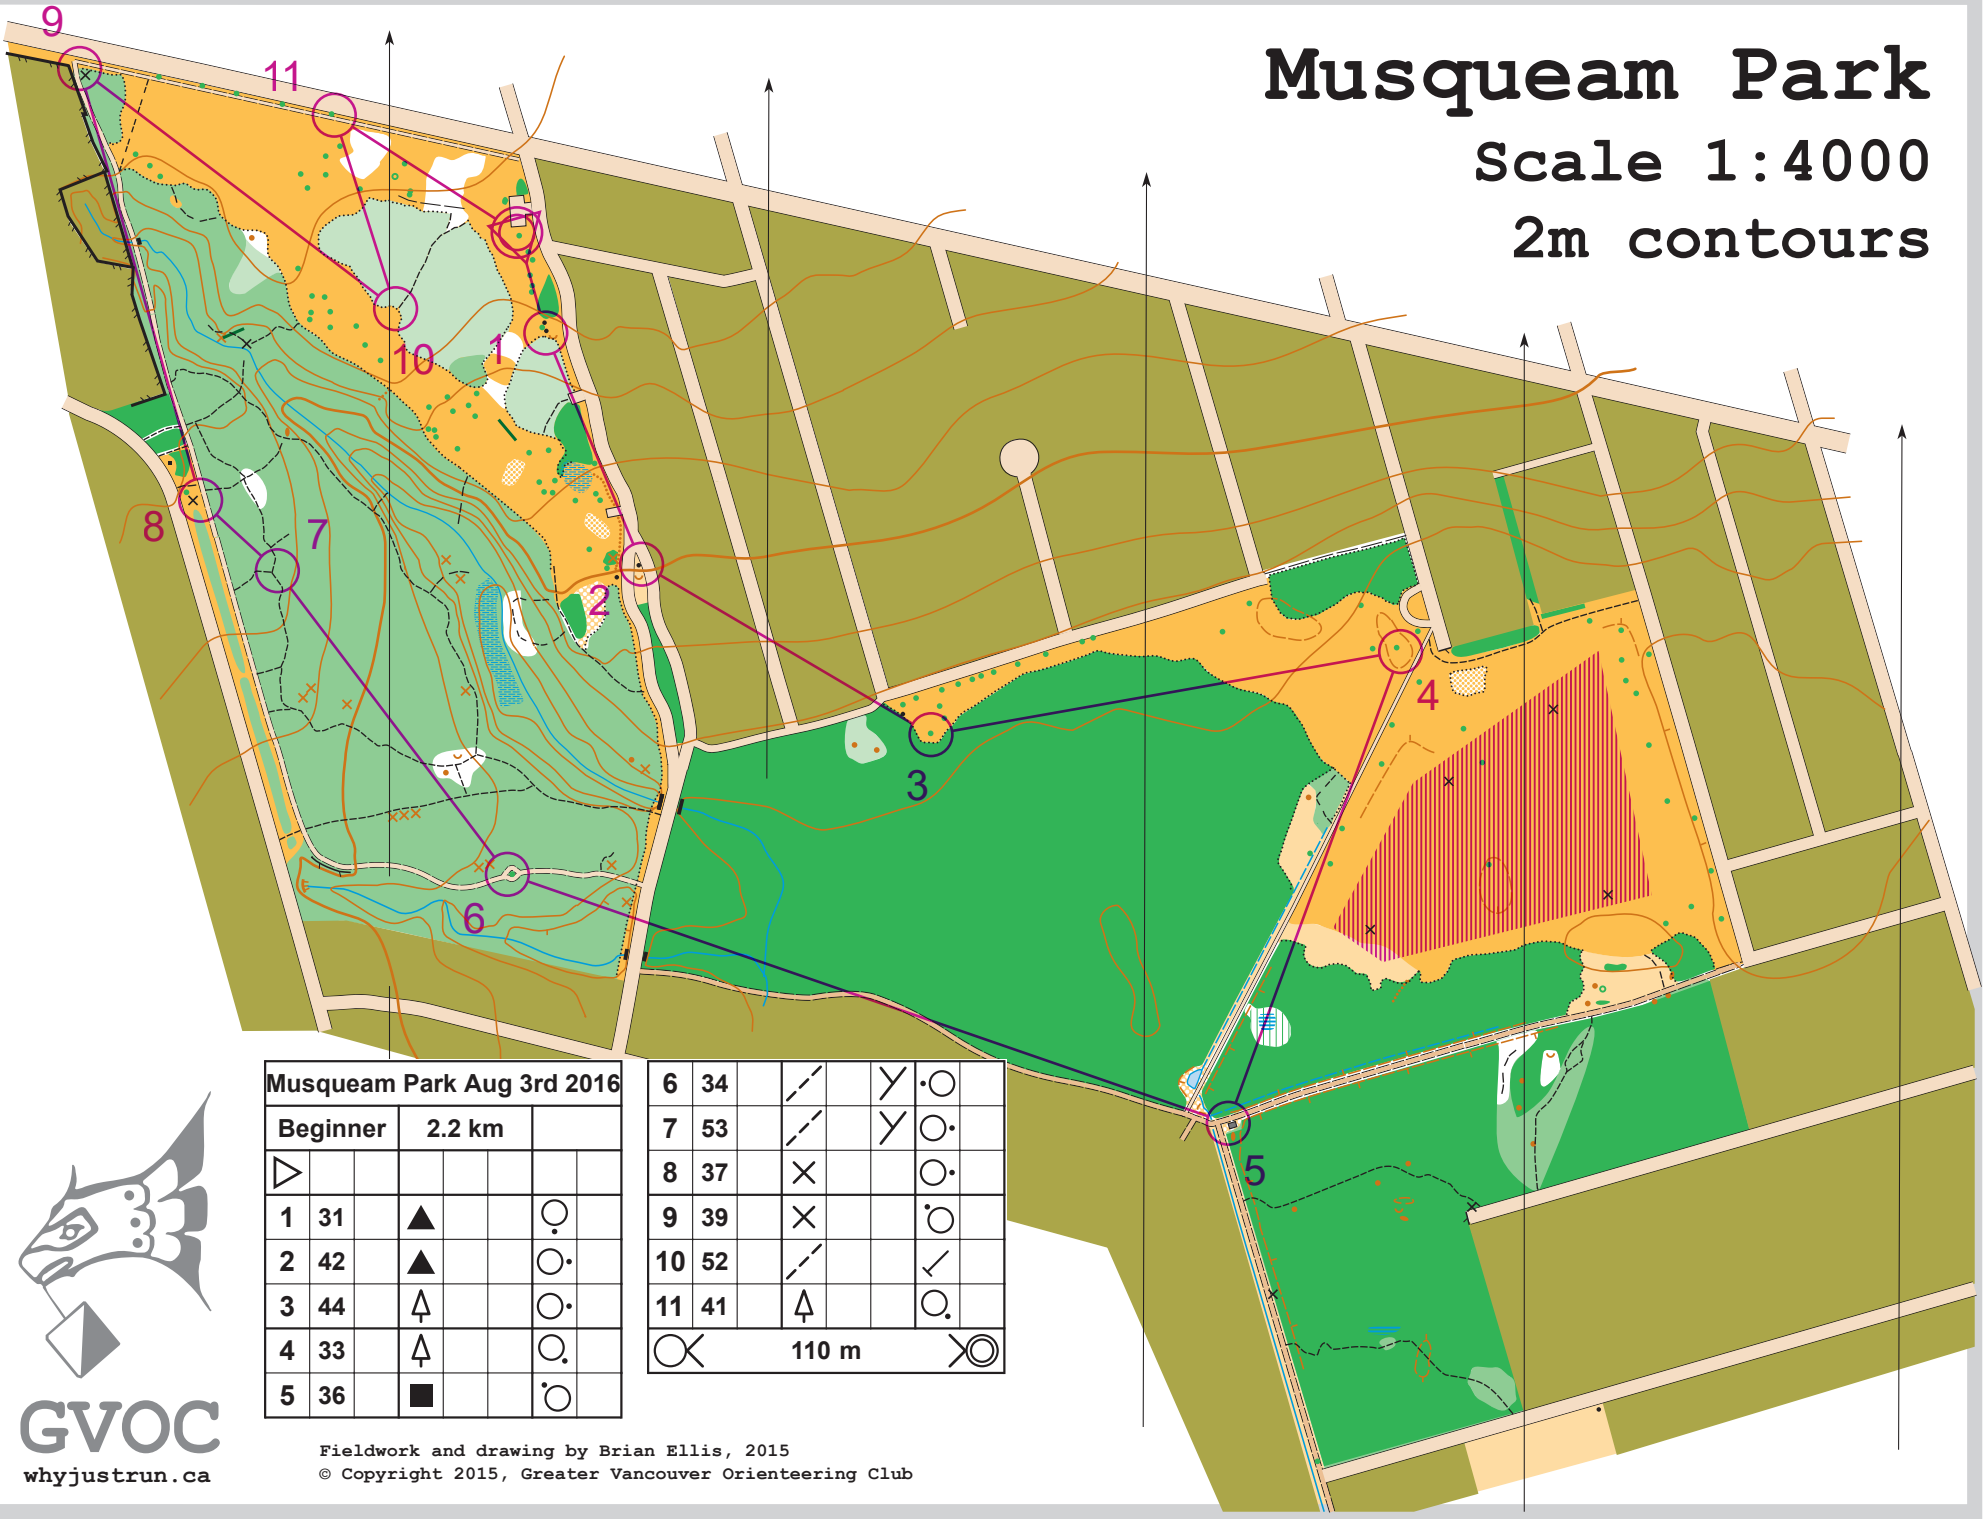

Musqueam Park

Scale 1:4000

2m contours

Musqueam Park Aug 3rd 2016

Beginner		2.2 km	
1	31	▲	○
2	42	▲	○
3	44	△	○
4	33	△	○
5	36	■	○

6	34	///	Y	○
7	53	///	Y	○
8	37	X		○
9	39	X		○
10	52	///		✓
11	41	△		○

○ 110 m ○

GVOC
whyjustrun.ca

Fieldwork and drawing by Brian Ellis, 2015
© Copyright 2015, Greater Vancouver Orienteering Club