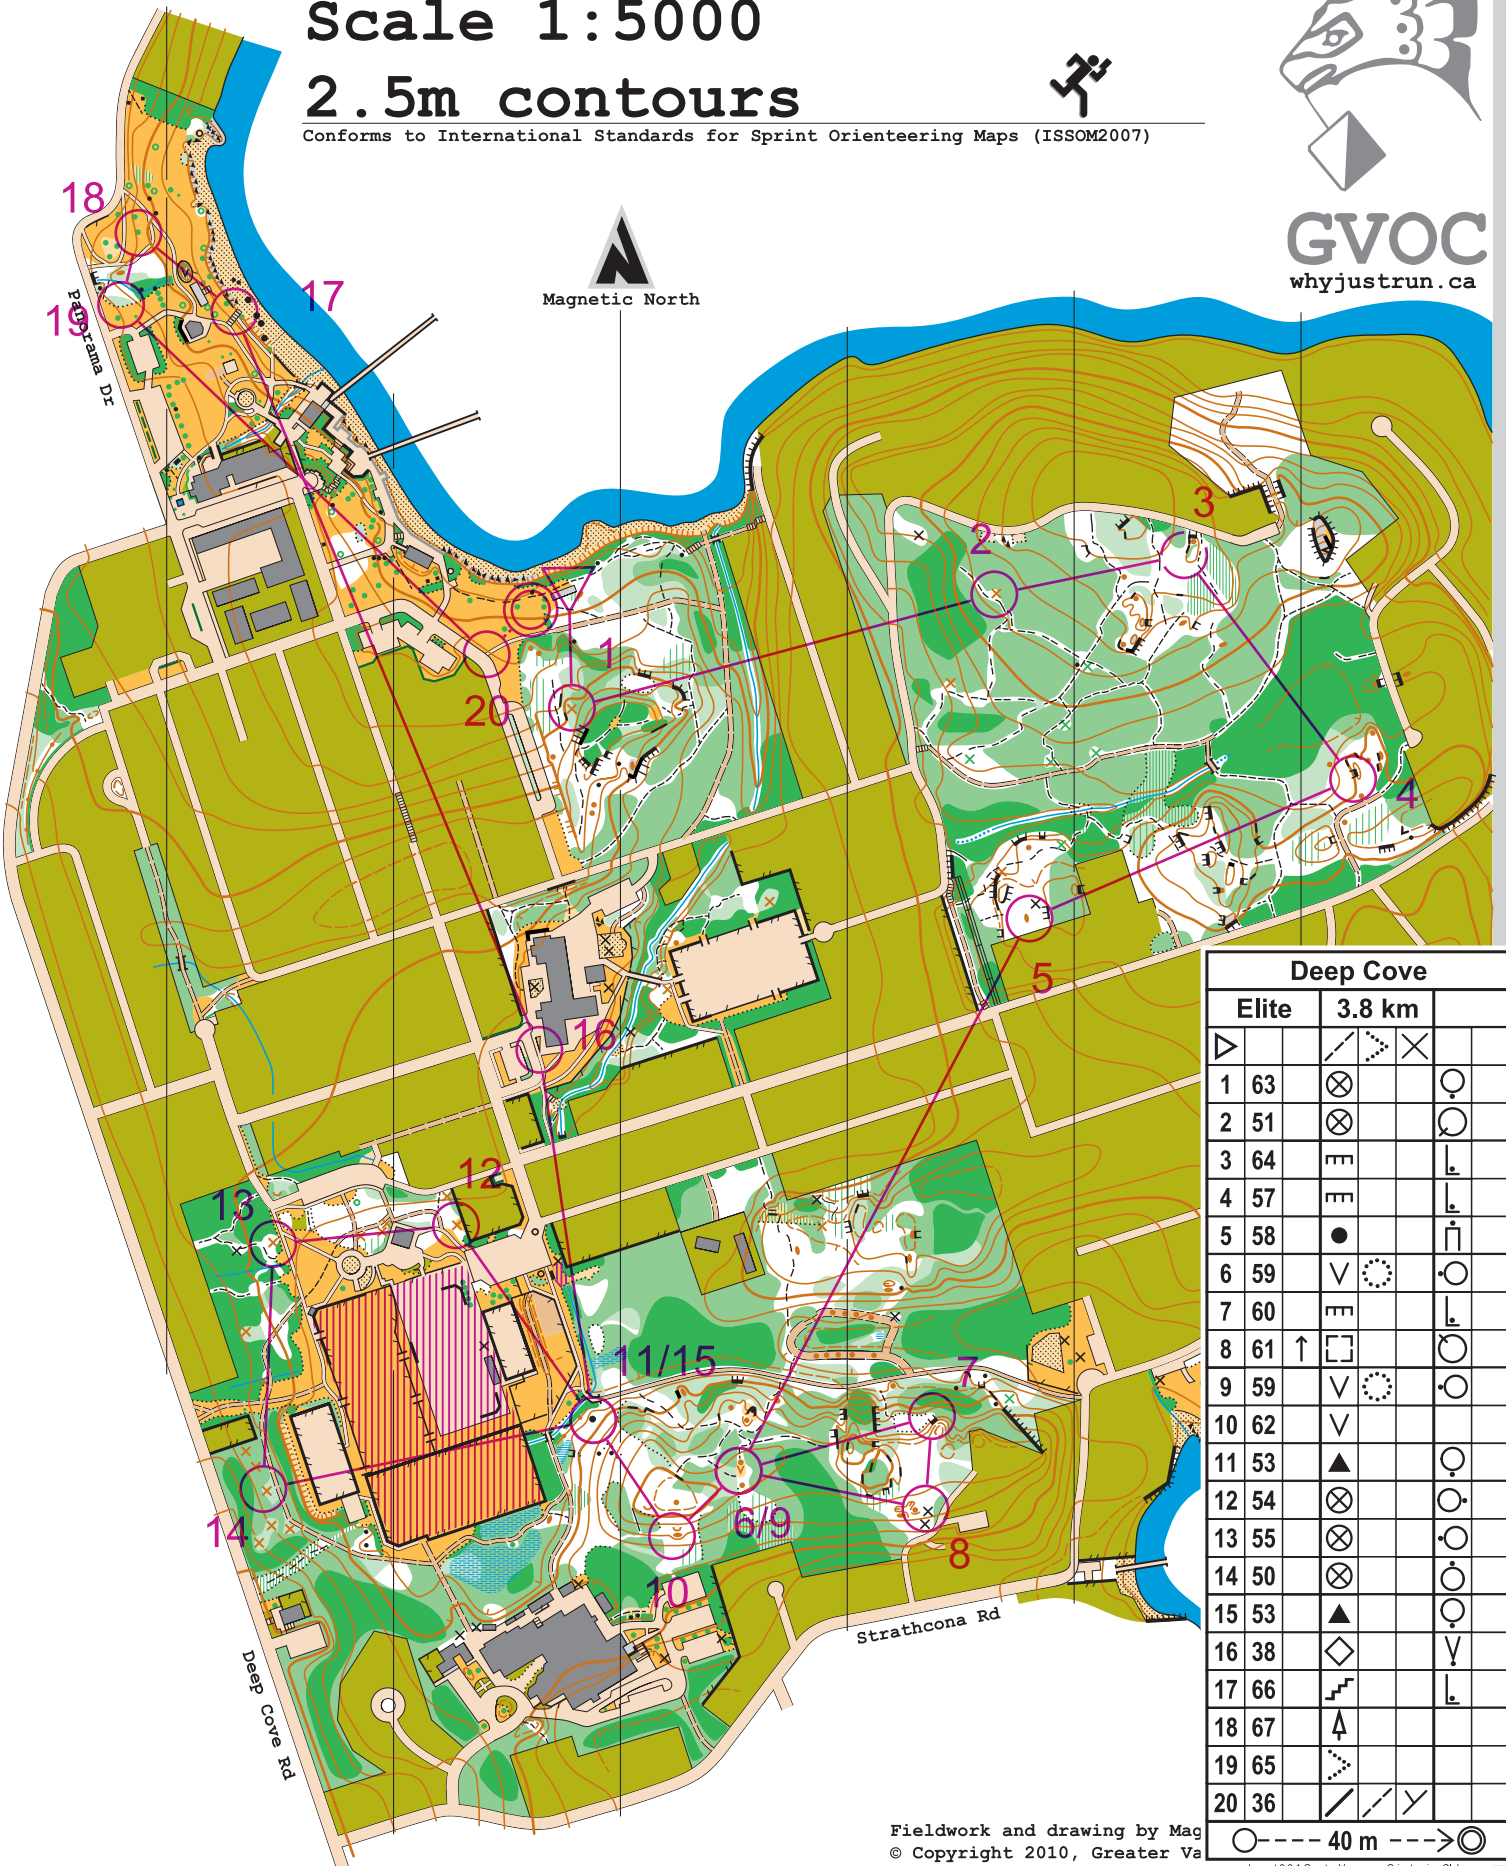

Deep Cove

Scale 1:5000

2.5m contours

Conforms to International Standards for Sprint Orienteering Maps (ISSOM2007)

GVOC
whyjustrun.ca

Deep Cove			
	Elite	3.8 km	
1	63		
2	51		
3	64		
4	57		
5	58		
6	59		
7	60		
8	61		
9	59		
10	62		
11	53		
12	54		
13	55		
14	50		
15	53		
16	38		
17	66		
18	67		
19	65		
20	36		

Fieldwork and drawing by Mag
© Copyright 2010, Greater Va

40 m

www.condes.net 9.3.1 Greater Vancouver Orienteering Club
Deep Cove_V1