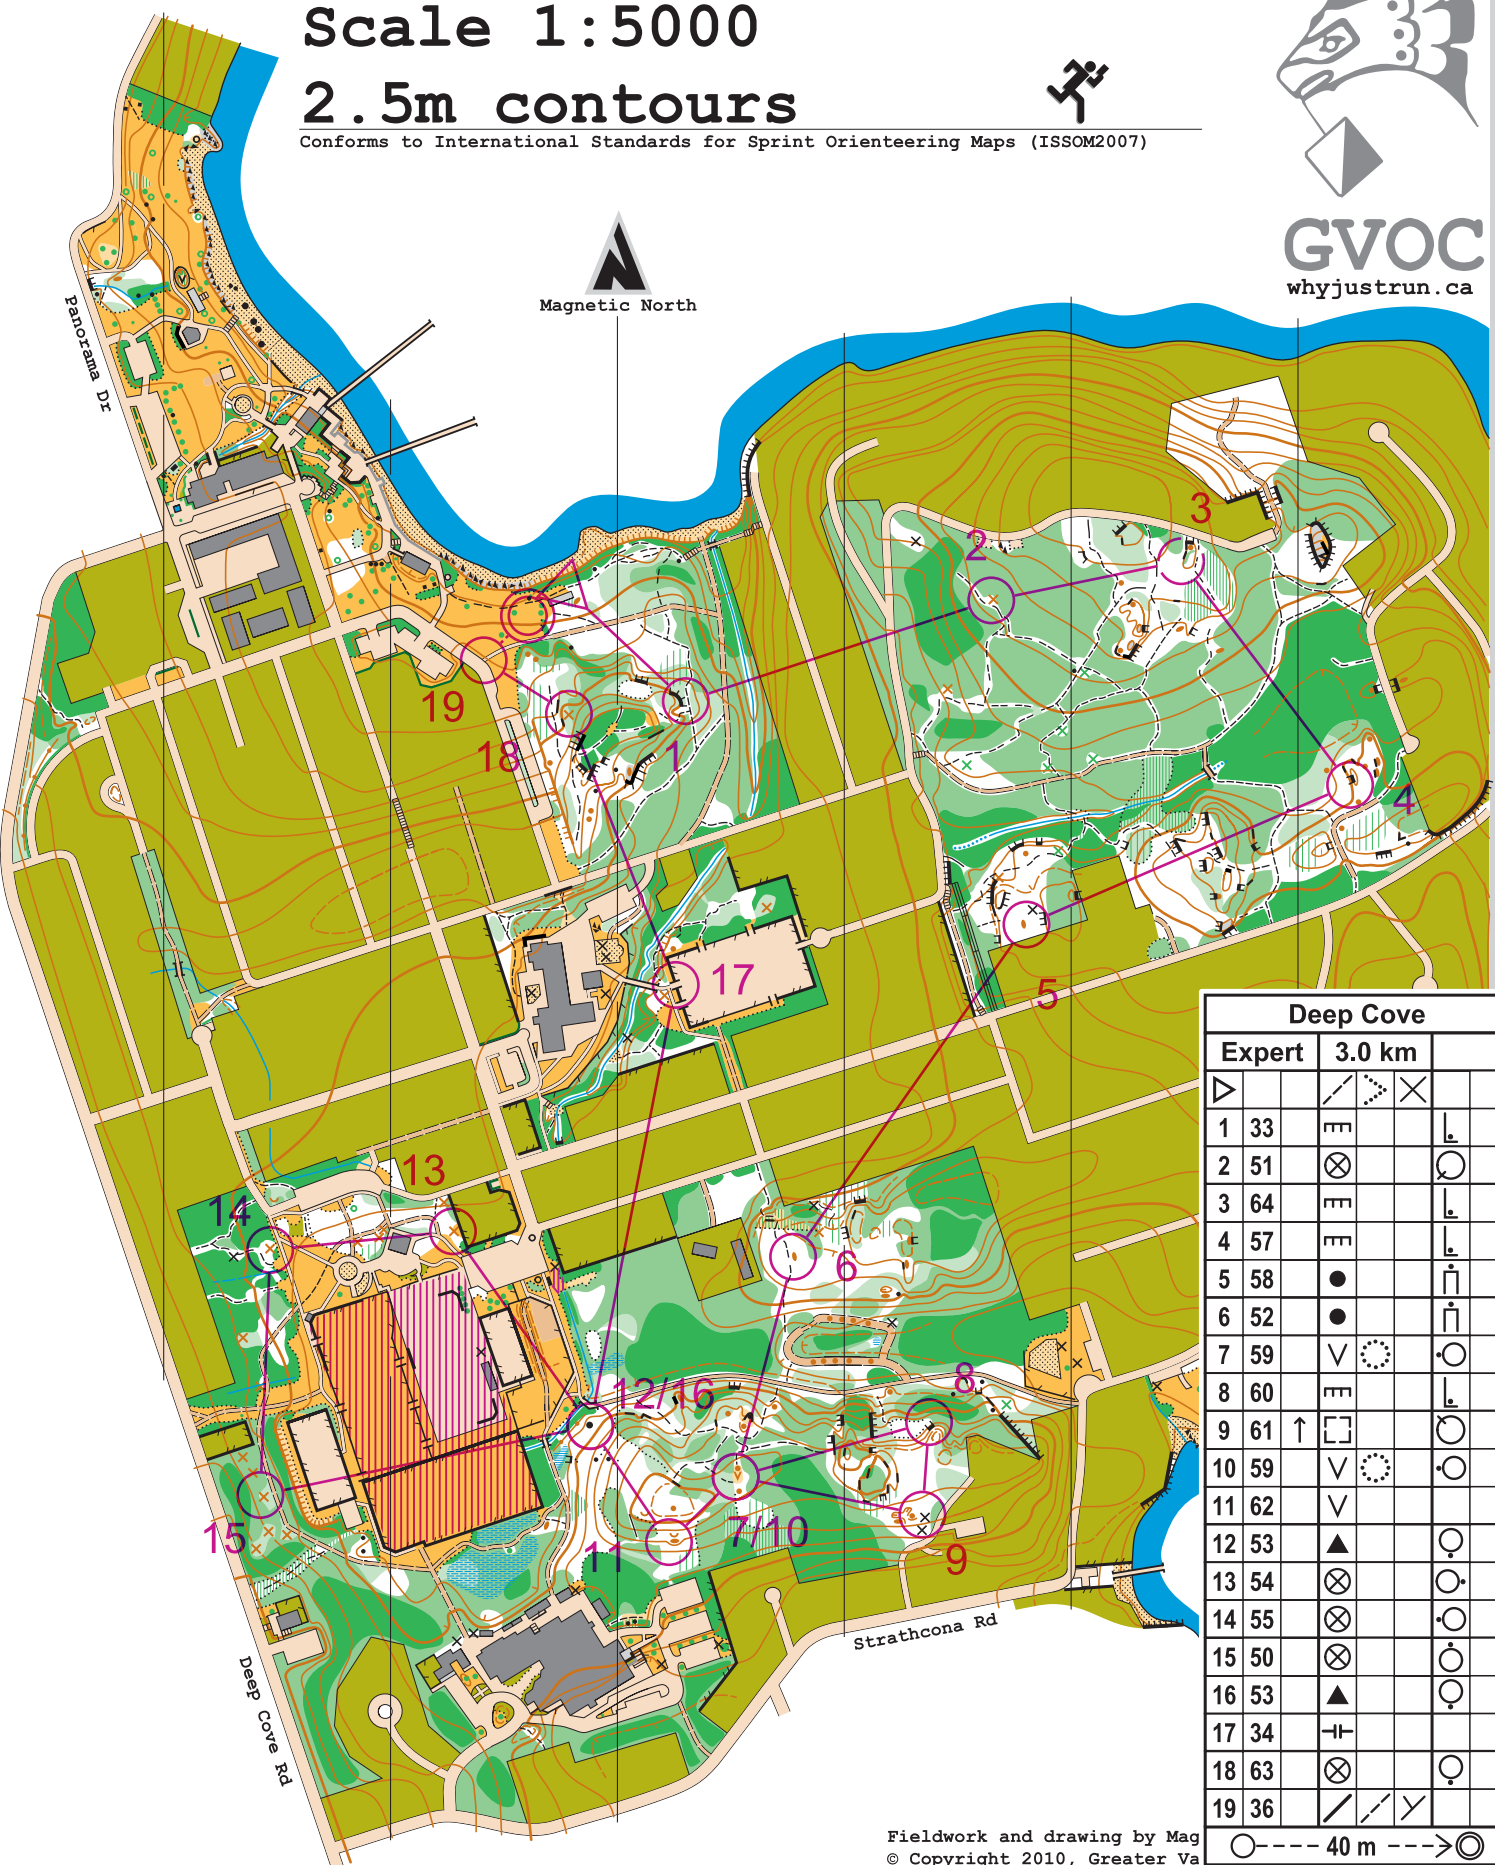

# Deep Cove

## Scale 1:5000

### 2.5m contours

Conforms to International Standards for Sprint Orienteering Maps (ISSOM2007)

**GVOC**  
whyjustrun.ca

Deep Cove				
	Expert	3.0 km		
	▷	◊	⊗	×
1	33	▬		└
2	51	⊗		○
3	64	▬		└
4	57	▬		└
5	58	●		┆
6	52	●		┆
7	59	∇	⊙	○
8	60	▬		└
9	61	↑	□	○
10	59	∇	⊙	○
11	62	∇		
12	53	▲		○
13	54	⊗		○
14	55	⊗		○
15	50	⊗		○
16	53	▲		○
17	34	⊥		
18	63	⊗		○
19	36	∕	∕	∕

Fieldwork and drawing by Mag  
© Copyright 2010, Greater Va

○ --- 40 m --- ⊙  
www.condes.net 9.3.1 Greater Vancouver Orienteering Club  
Deep Cove\_V1