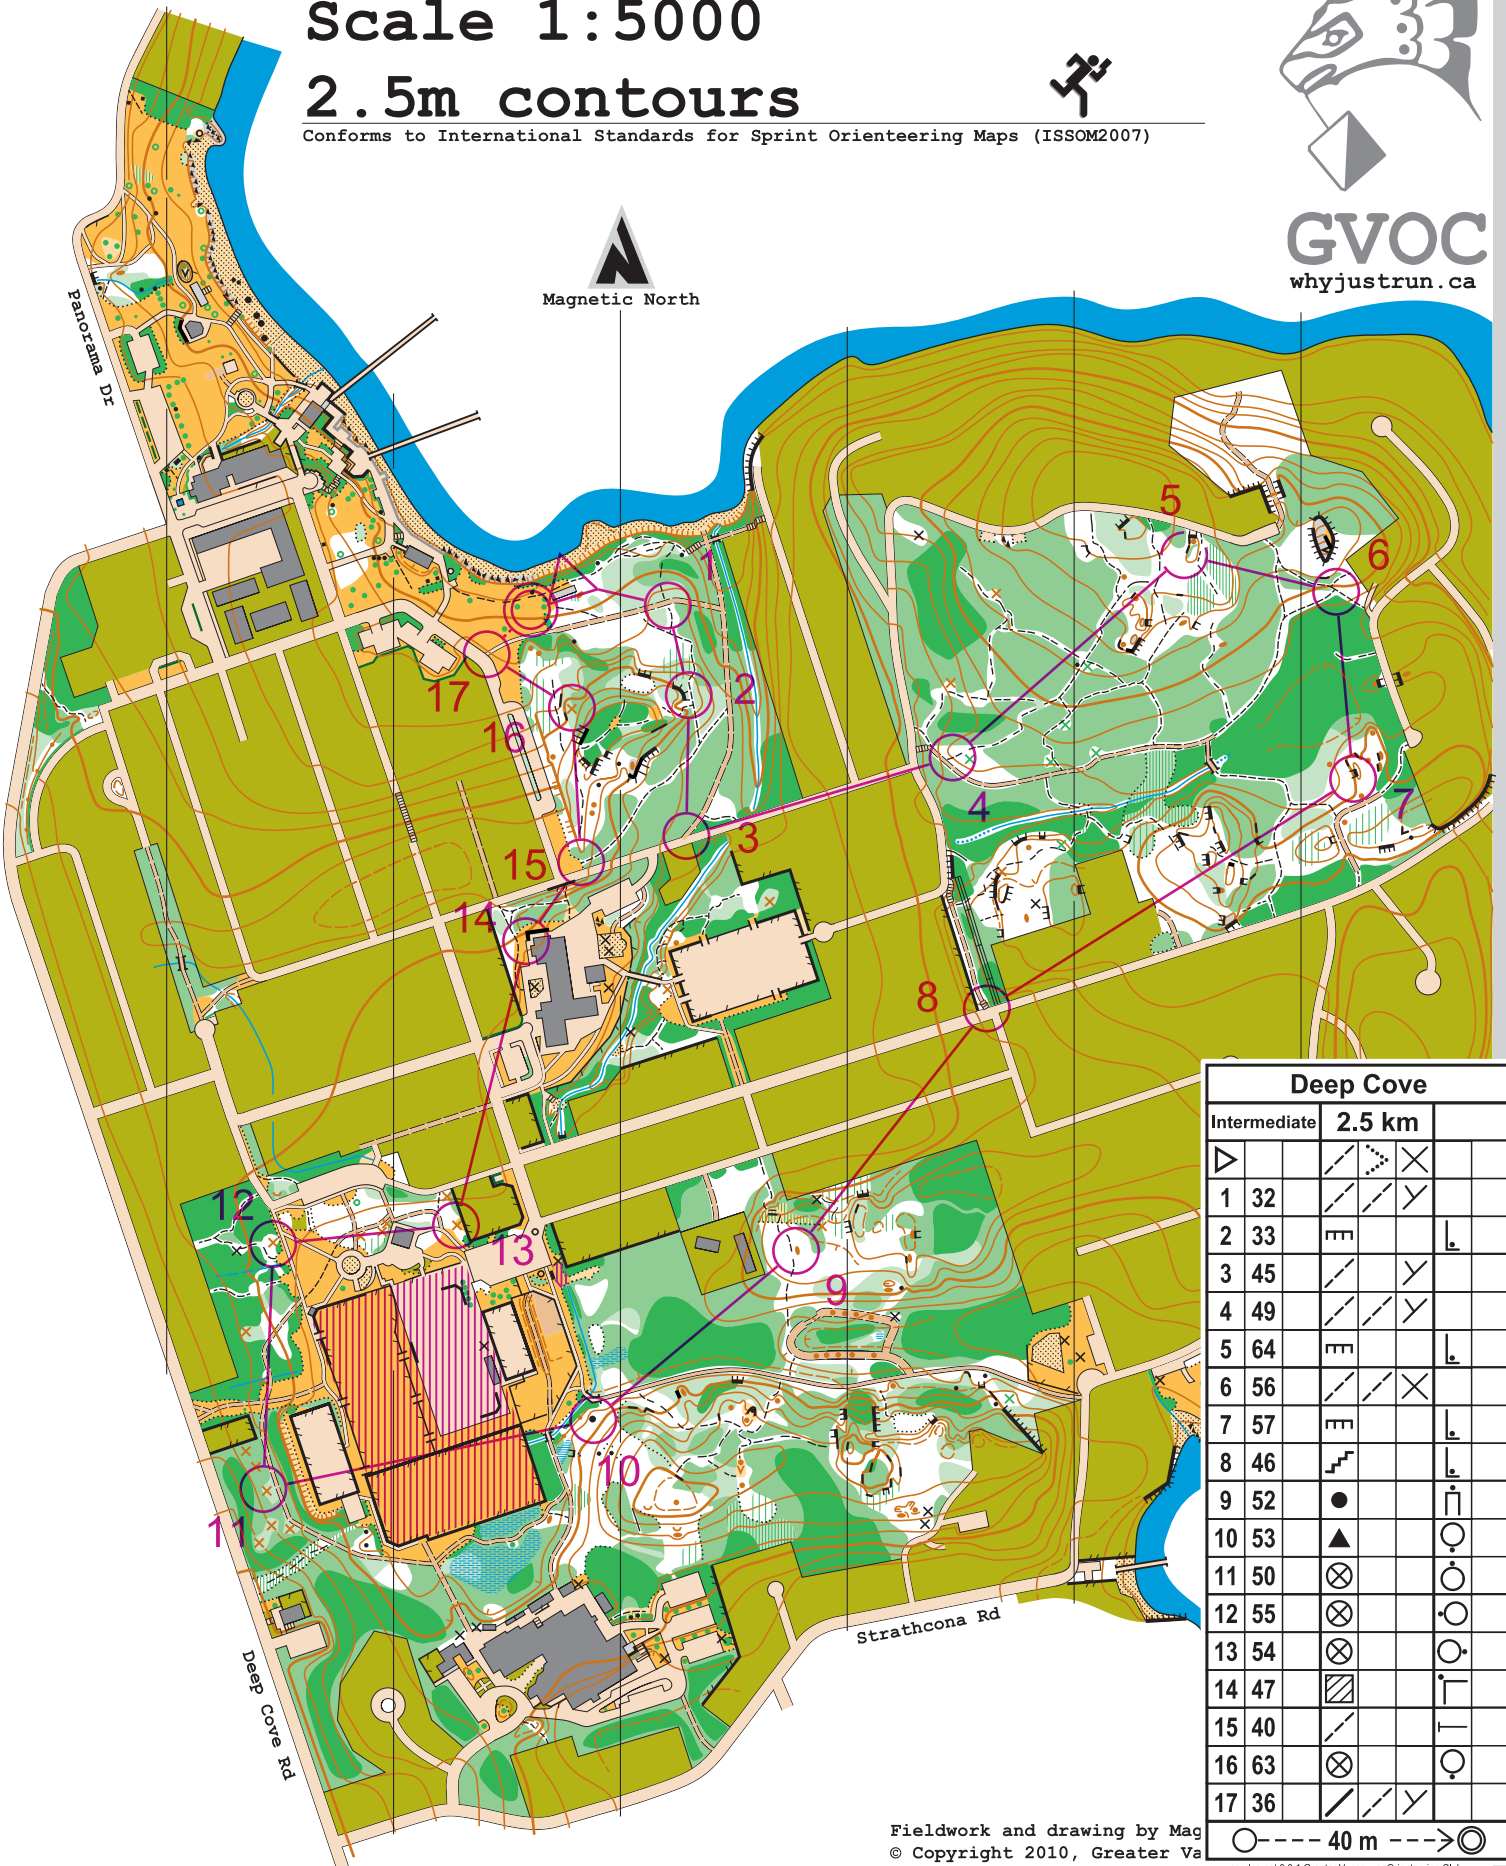

Deep Cove

Scale 1:5000

2.5m contours

Conforms to International Standards for Sprint Orienteering Maps (ISSOM2007)

GVOC
whyjustrun.ca

Deep Cove			
Intermediate	2.5 km		
▷		⊘	⊗
1 32	⊘	⊗	
2 33	⊘		⊗
3 45	⊘	⊗	
4 49	⊘		⊗
5 64	⊘	⊗	⊗
6 56	⊘	⊗	
7 57	⊘		⊗
8 46	⊘	⊗	⊗
9 52	●		⊗
10 53	▲		⊗
11 50	⊗		⊗
12 55	⊗		⊗
13 54	⊗		⊗
14 47	⊘		⊗
15 40	⊘		⊗
16 63	⊗		⊗
17 36	⊘	⊗	⊗

Fieldwork and drawing by Mag
© Copyright 2010, Greater Va

○ --- 40 m --- ⊙
www.condes.net 9.3.1 Greater Vancouver Orienteering Club
Deep Cove_V1