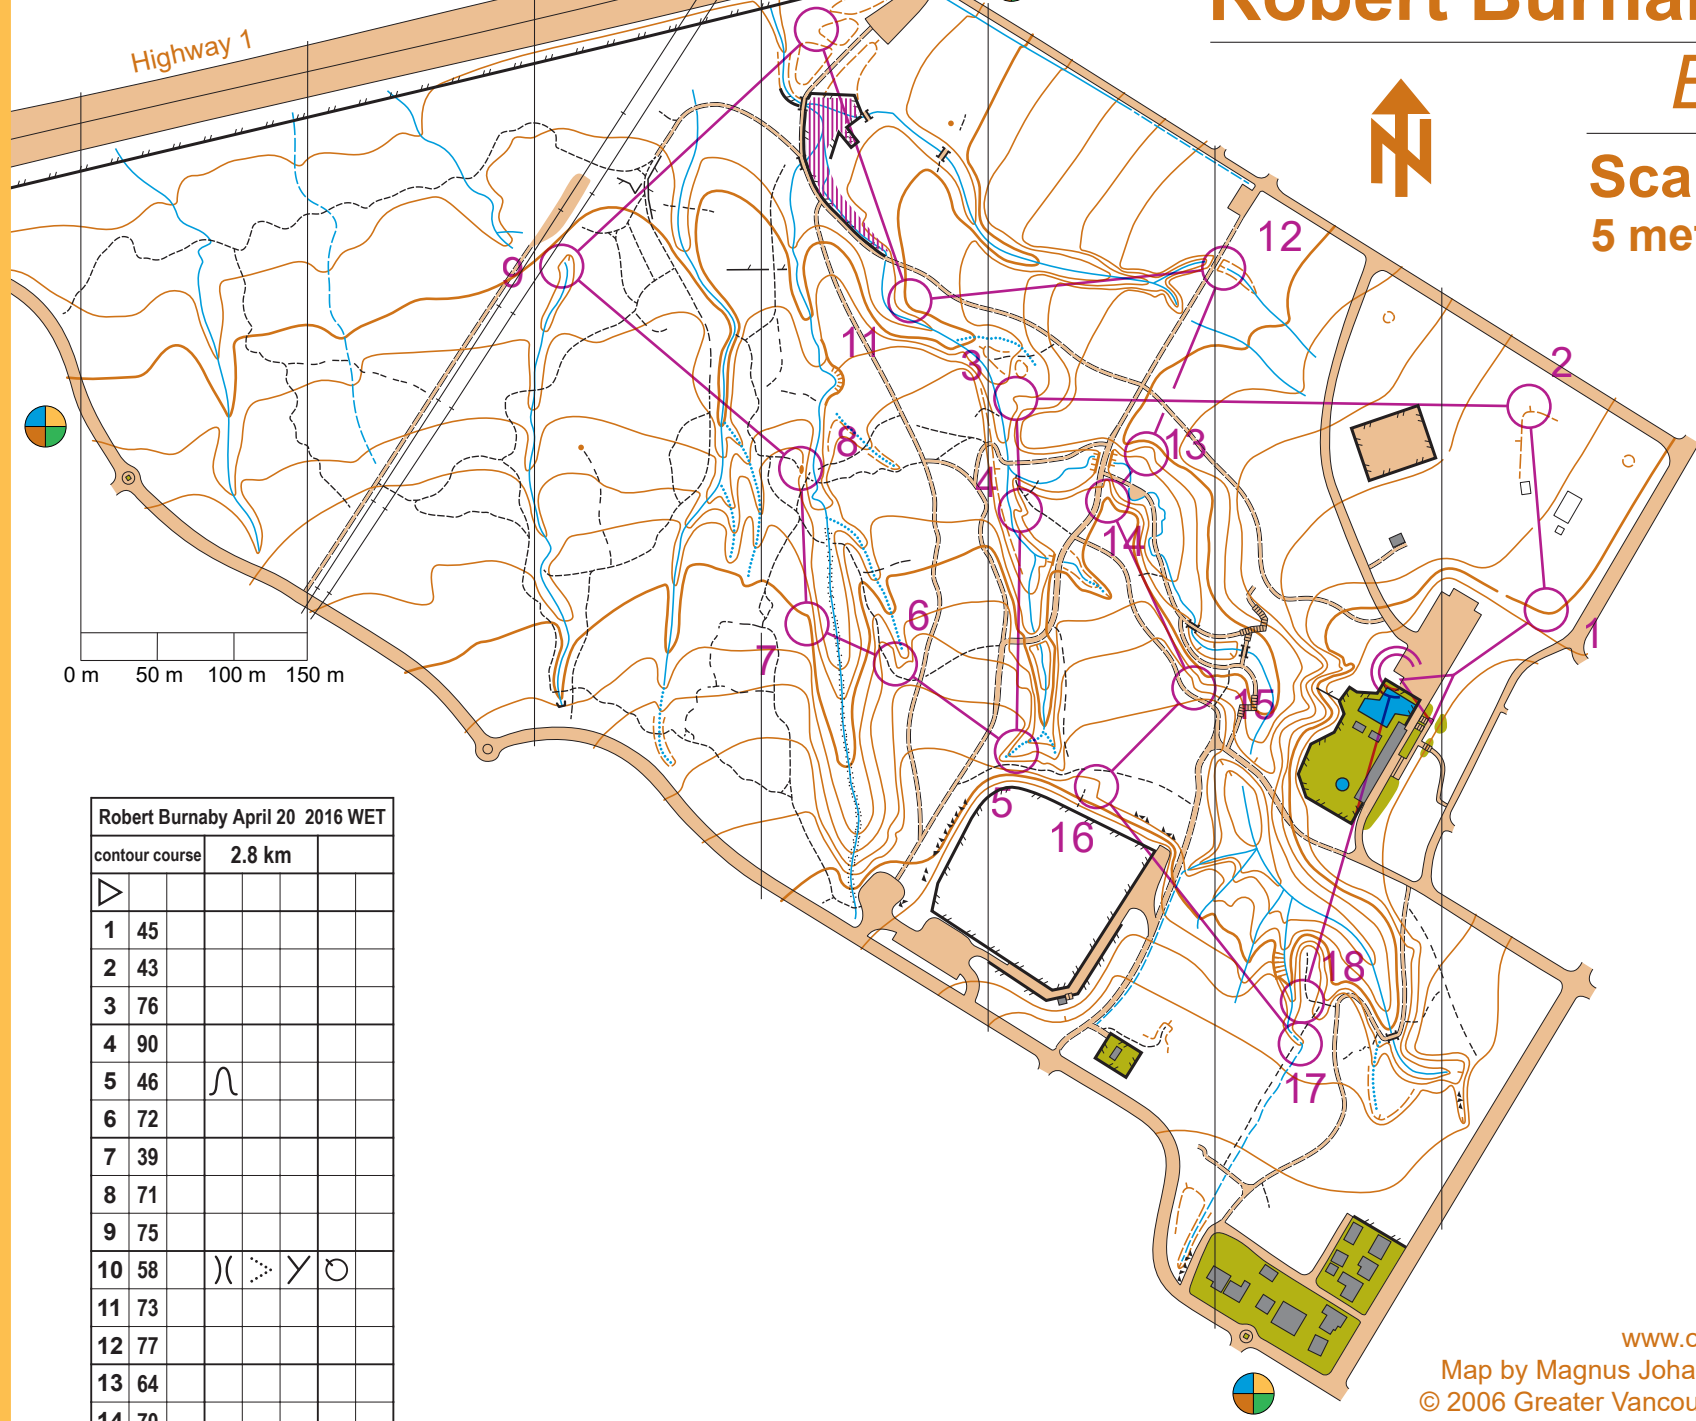

# Robert Burnaby Park

## Burnaby

Scale 1:5 000  
5 metre contours

Local symbols:  
Frisbee golf basket  
Park bench

Robert Burnaby April 20 2016 WET

contour course	2.8 km		
▽			
1	45		
2	43		
3	76		
4	90		
5	46	∩	
6	72		
7	39		
8	71		
9	75		
10	58	) ( > < ∅	
11	73		
12	77		
13	64		
14	70		
15	65		
16	79		
17	40		
18	78		

# GVOC

[www.orienteingbc.ca/gvoc](http://www.orienteingbc.ca/gvoc)  
Map by Magnus Johansson, February 2006  
© 2006 Greater Vancouver Orienteering Club