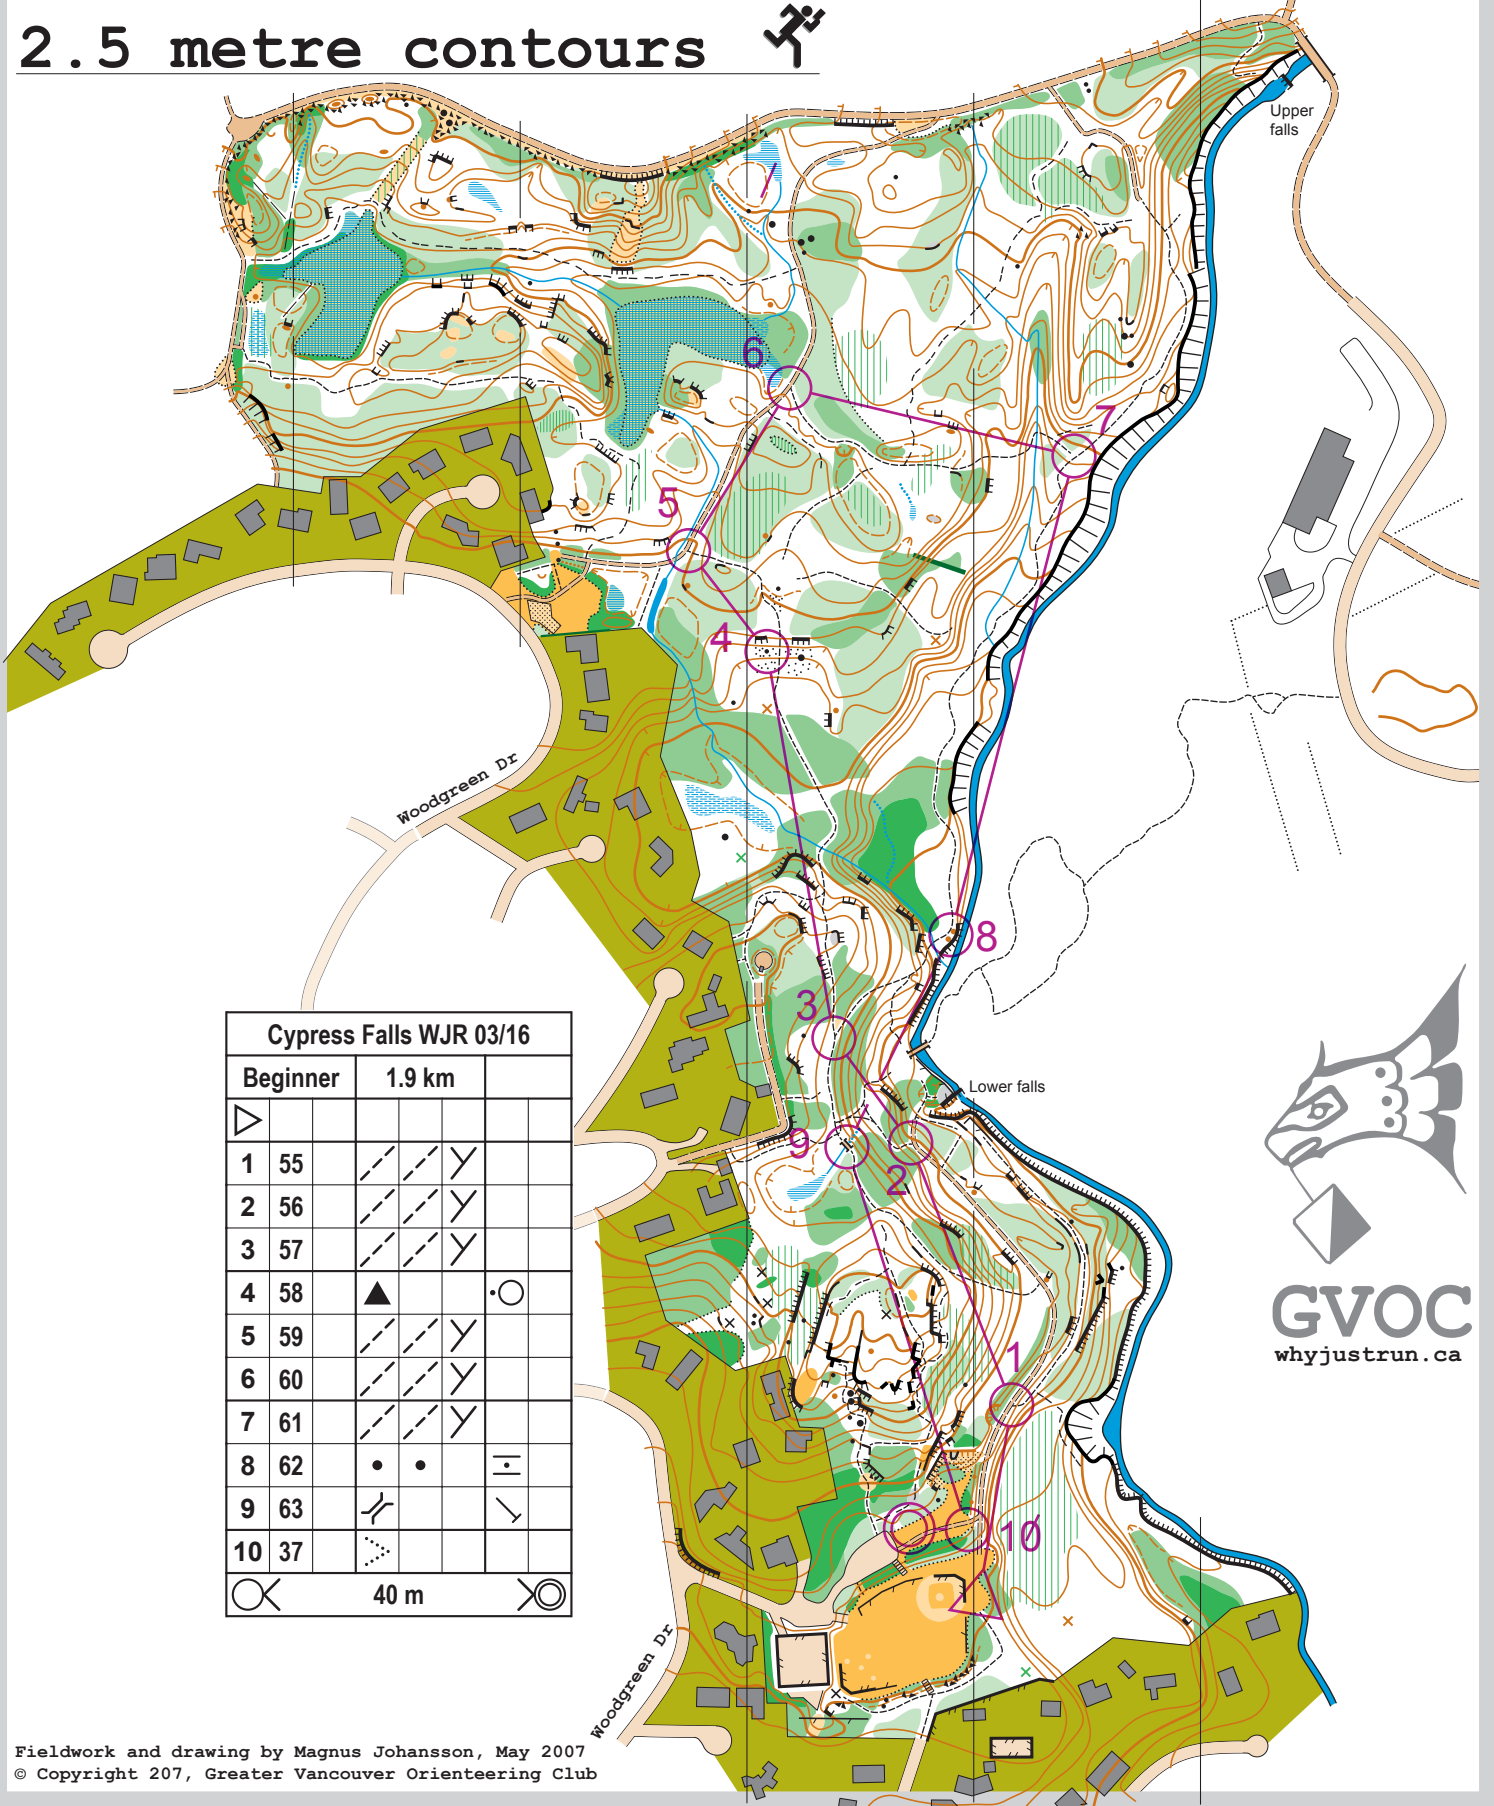

Cypress Falls Park

Scale 1:5000

2.5 metre contours 

Cypress Falls WJR 03/16

Beginner	1.9 km		
			
1 55			
2 56			
3 57			
4 58			
5 59			
6 60			
7 61			
8 62			
9 63			
10 37			

 40 m 

GVOC
whyjustrun.ca