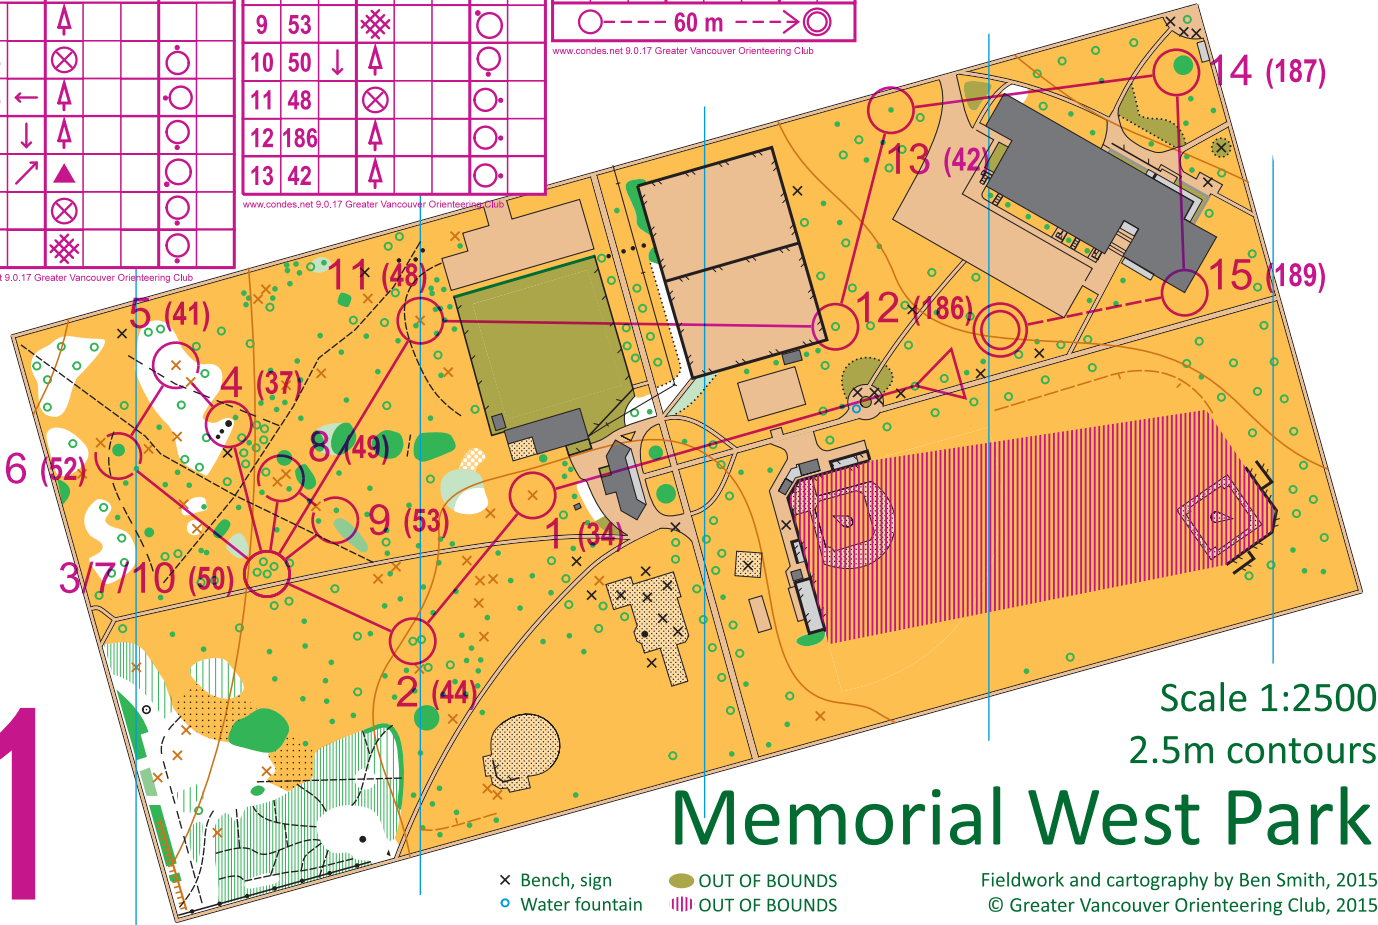

Sprint Camp 2016			
Relay	1.1 km		
▶	↑		
1 34	⊗		○
2 44	← ↑		○
3 50	↓ ↑		○
4 37	↗ ▲		○
5 41	⊗		○
6 52	⊗		○

7 50	↓ ↑		○
8 49	⊗ ⊗		○
9 53	⊗		○
10 50	↓ ↑		○
11 48	⊗		○
12 186	↑		○
13 42	↑		○

14 187	↑		○
15 189	■		○

○ --- 60 m --- → ○

X/1

1

Scale 1:2500
2.5m contours

Memorial West Park

- × Bench, sign
- Water fountain
- OUT OF BOUNDS
- ▨ OUT OF BOUNDS

Fieldwork and cartography by Ben Smith, 2015
© Greater Vancouver Orienteering Club, 2015

Sprint Camp 2016			
Relay	1.7 km		
▶	↑		
1 45	⊗		○
2 34	⊗		○
3 50	↓ ↑		○
4 52	⊗		○
5 37	↗ ▲		○
6 50	↓ ↑		○

7 49	⊗ ⊗		○
8 53	⊗		○
9 50	↓ ↑		○
10 47	⊗		○
11 35	⊗		○
12 38	▲		○
13 185	↑		○

14 188	↑		○
15 43	↑		○
16 54	↑		○
17 42	↑		○
18 187	↑		○

○ --- 60 m --- → ○

X/2