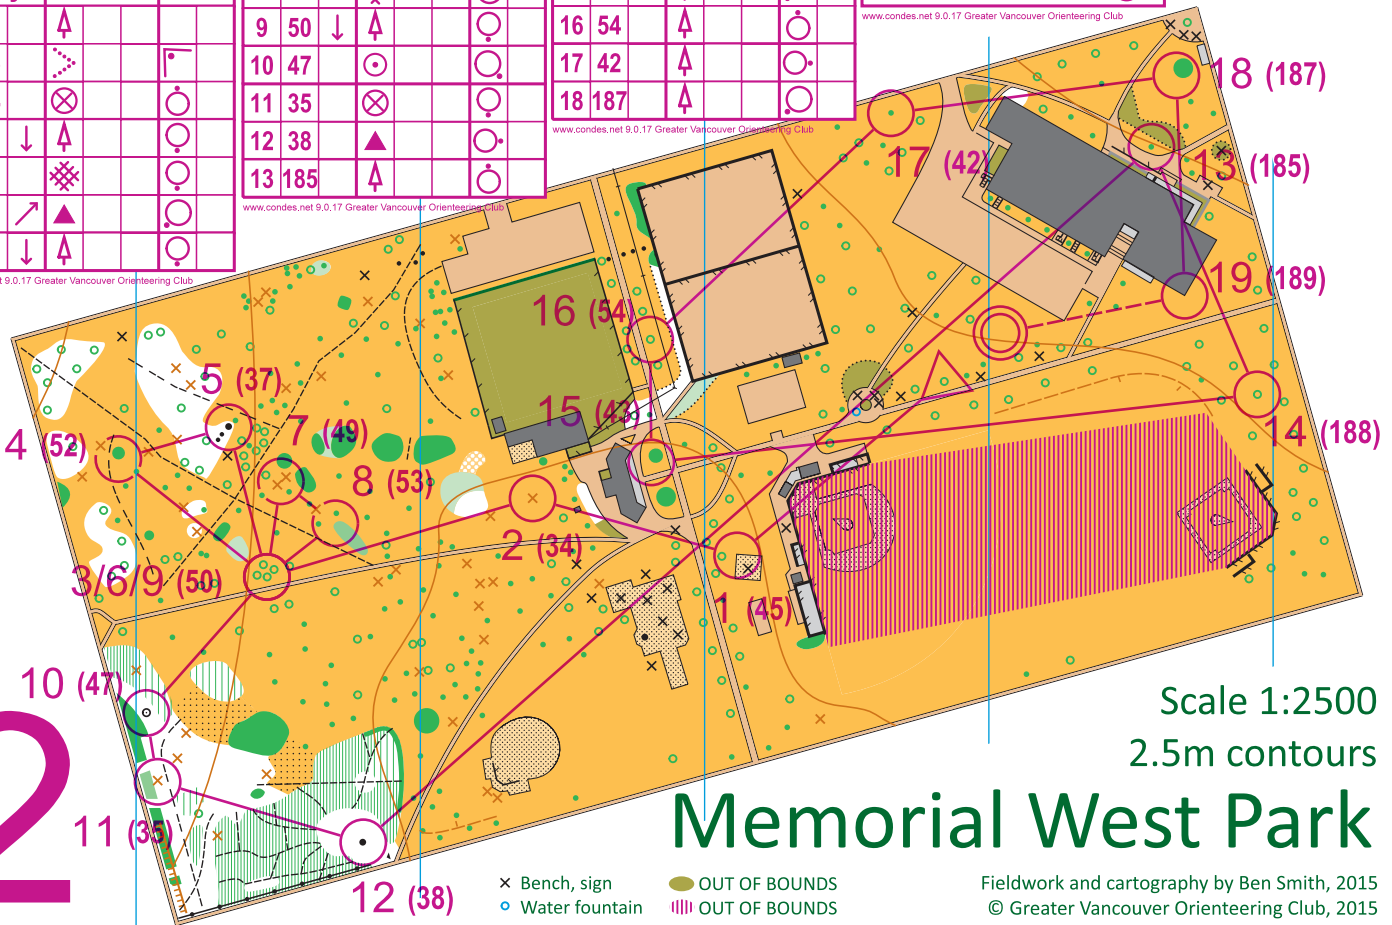

2

Scale 1:2500
2.5m contours

Memorial West Park

- × Bench, sign
- Water fountain
- OUT OF BOUNDS
- ▨ OUT OF BOUNDS

Fieldwork and cartography by Ben Smith, 2015
© Greater Vancouver Orienteering Club, 2015