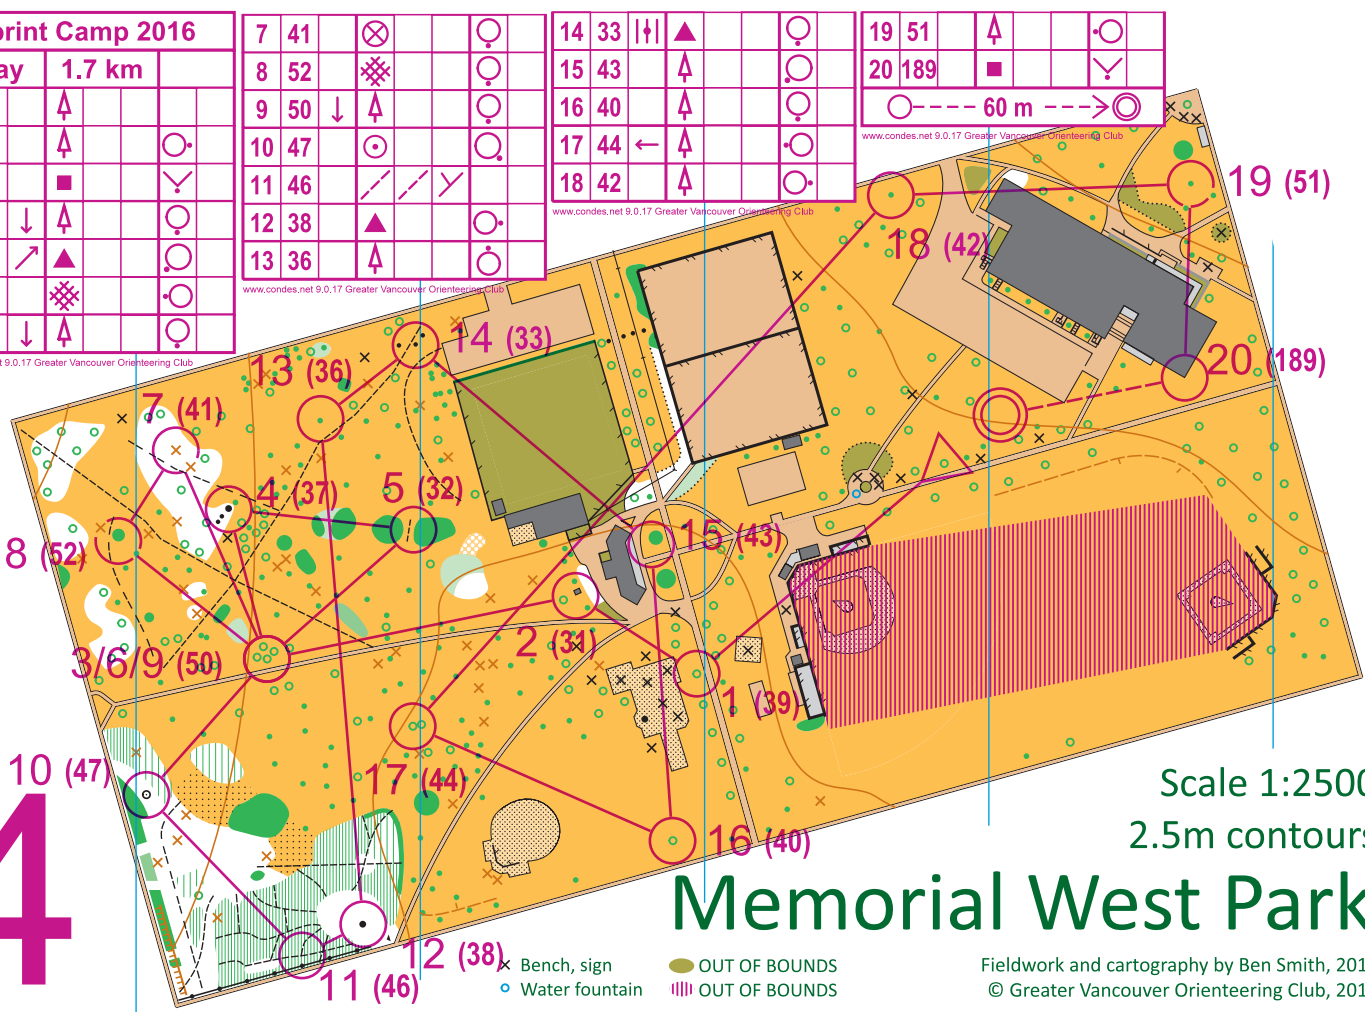

- × Bench, sign
- Water fountain
- OUT OF BOUNDS
- ▨ OUT OF BOUNDS

Fieldwork and cartography by Ben Smith, 2015
© Greater Vancouver Orienteering Club, 2015

Scale 1:2500
2.5m contours

Memorial West Park