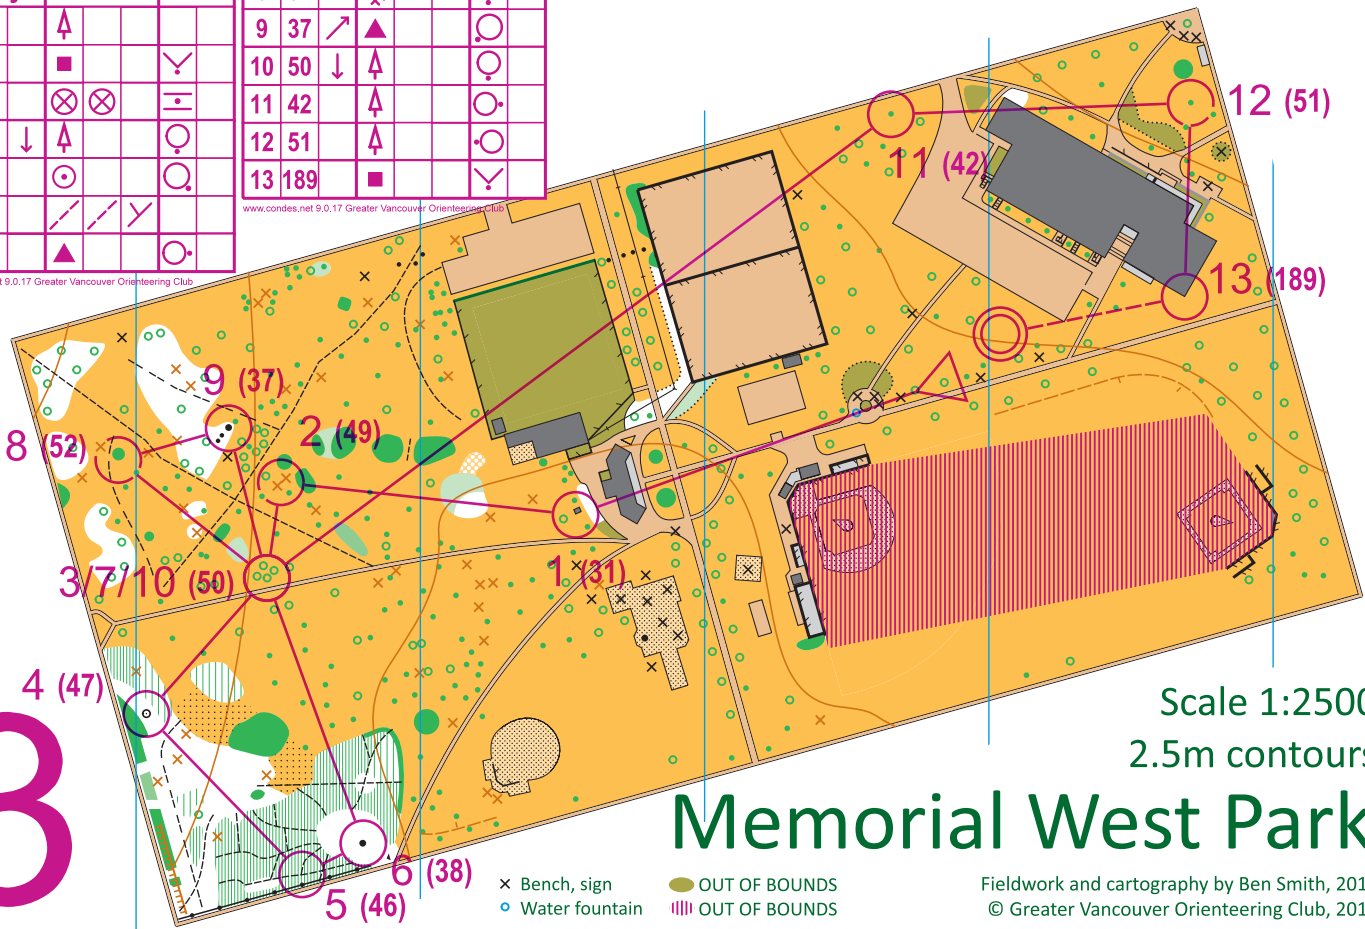

Sprint Camp 2016		
Relay	1.1 km	
▶	▲	
1 31	■	∨
2 49	⊗ ⊗	⊖
3 50	↓ ▲	○
4 47	⊙	○
5 46	⊘	⊘
6 38	▲	○

7 50	↓	▲		○
8 52		⊗		○
9 37	↗	▲		○
10 50	↓	▲		○
11 42	▲			○
12 51	▲			○
13 189	■			∨

X/3

3

- × Bench, sign
- Water fountain
- OUT OF BOUNDS
- ▨ OUT OF BOUNDS

Fieldwork and cartography by Ben Smith, 2015
© Greater Vancouver Orienteering Club, 2015

Scale 1:2500
2.5m contours

Memorial West Park

Sprint Camp 2016		
Relay	1.7 km	
▶	▲	
1 39	▲	○
2 31	■	∨
3 50	↓ ▲	○
4 37	↗ ▲	○
5 32	⊗	○
6 50	↓ ▲	○

7 41	⊗		○
8 52	⊗		○
9 50	↓ ▲		○
10 47	⊙		○
11 46	⊘	⊘	
12 38	▲		○
13 36	▲		○

www.condes.net 9.0.17 Greater Vancouver Orienteering Club

X/4

4