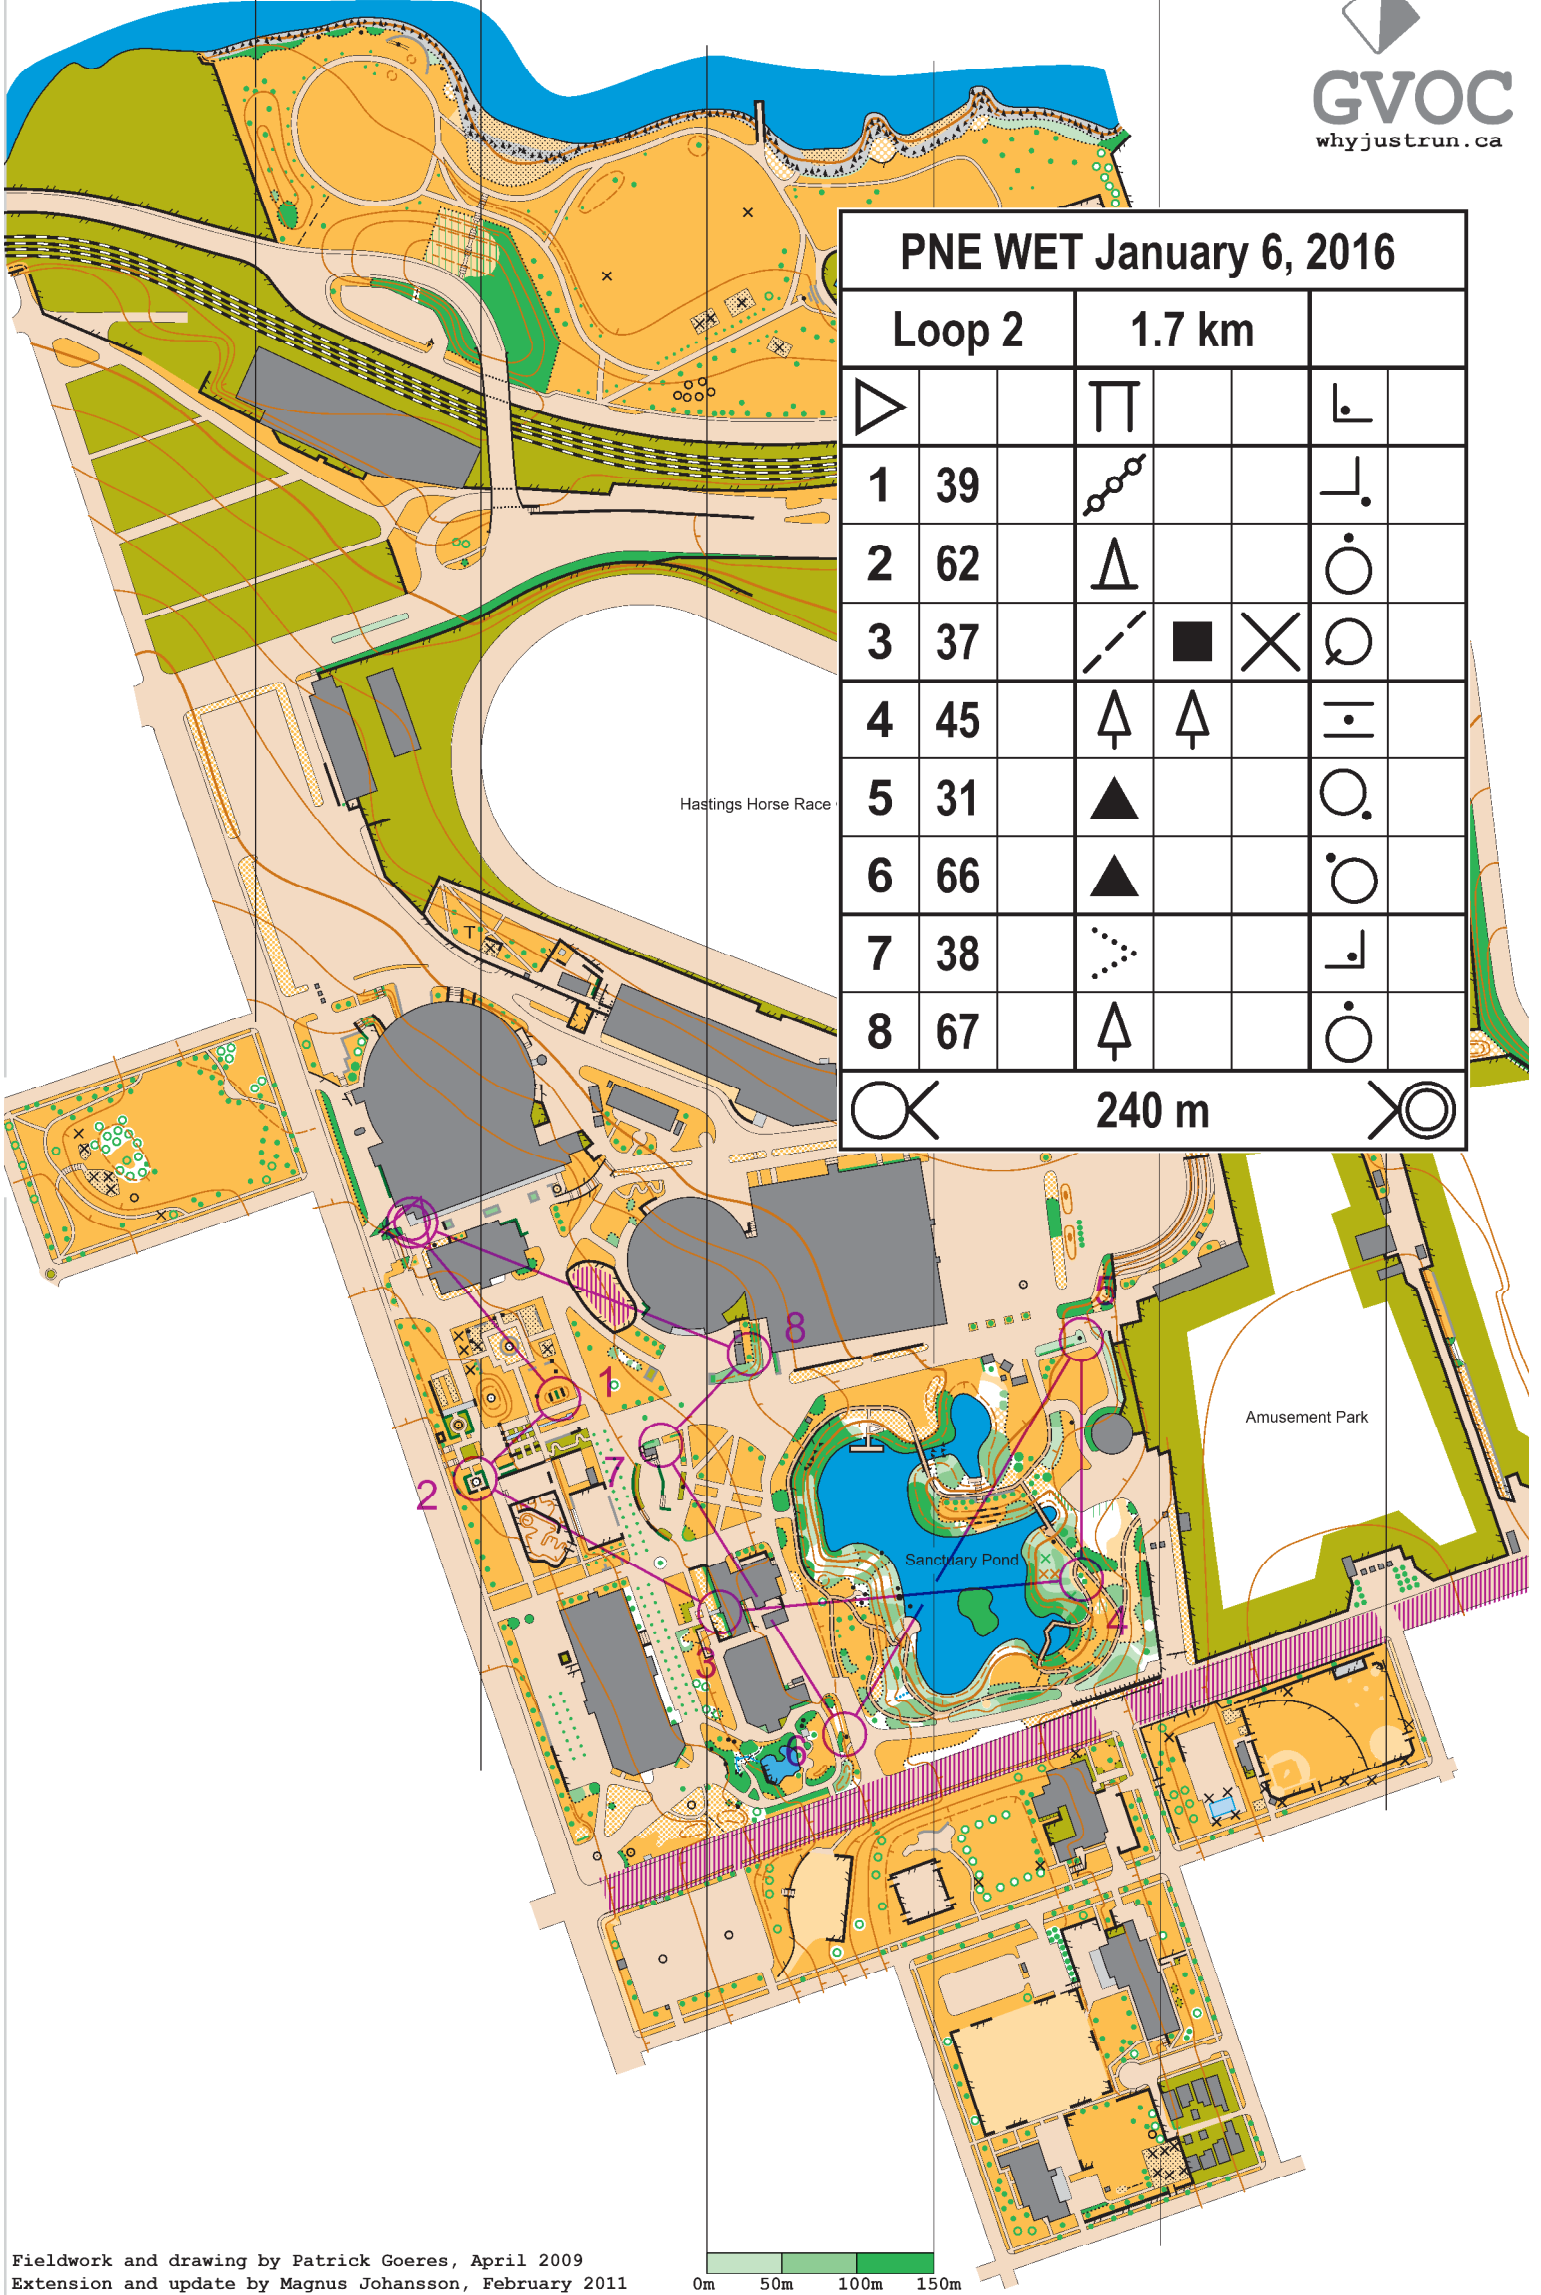

P.N.E. Pacific National Exhibition

Scale 1:5000

2.5m contours

Conforms to International Standards for Sprint Orienteering Maps (ISSOM2007)

GVOC
whyjustrun.ca

PNE WET January 6, 2016					
Loop 2		1.7 km			
▷		Π		└	
1	39	⋈		└	
2	62	Δ		○	
3	37	⋈	■	×	○
4	45	△	△		└
5	31	▲			○
6	66	▲			○
7	38	⋈			└
8	67	△			○
		240 m			