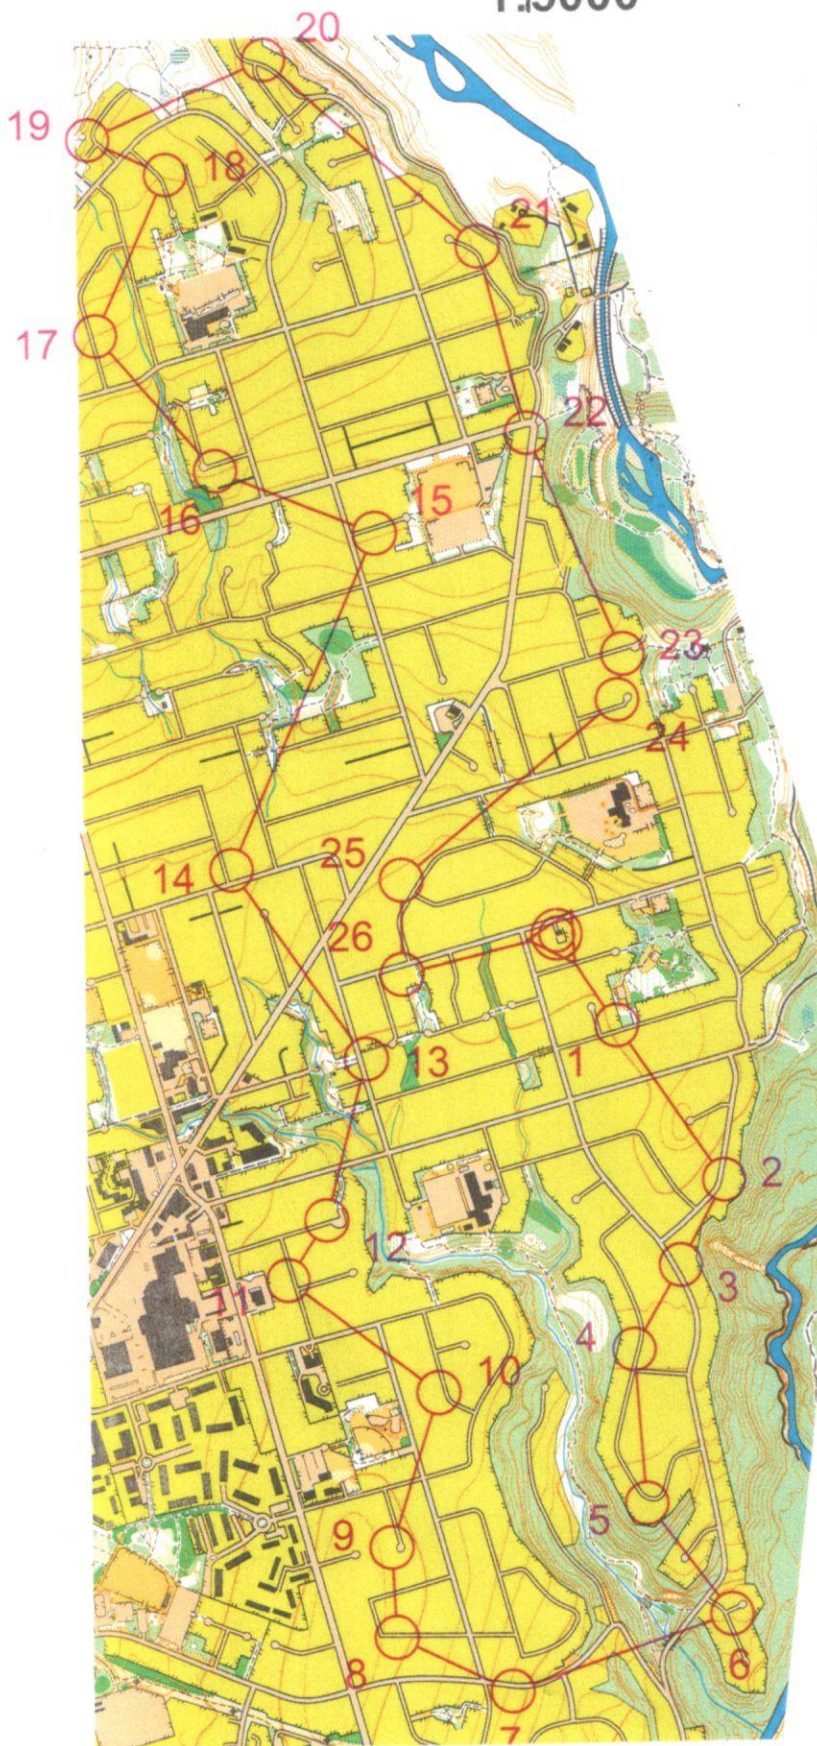

Lynn Valley Christmas Event

1:5000

Dec 20th, 2015

Long Course – 8.4km – 1:15000 26 controls

Control	Number	Clue
1	3	Snowmen
2	2	Polar Bears
3	10	Christmas Globes
4	2	Reindeer
5	6	Balls in a tree
6	Bonus	View the Tacky Display
7	1	Homemade Christmas Tree
8	5	Lollipops
9	6	Parcels around the tree
10	7	Decorations hanging in a tree
11	Bonus	View the Christmas Village
12	2	Balls in a tree
13	4	Candy Canes
14	3	Soldiers
15	4	Candy Canes
16	5	Snowflakes above the door
17	6	White stars hanging in a tree
18	1	Wreath on the door
19	12	Small snowmen standing in a row
20	2	Presents on the lawn
21	1	White Christmas Tree
22	3	Christmas Trees
23	11	Balls in a Tree
24	9	Balls in a tree
25	2	Christmas Stockings
26	6	Balls in a tree