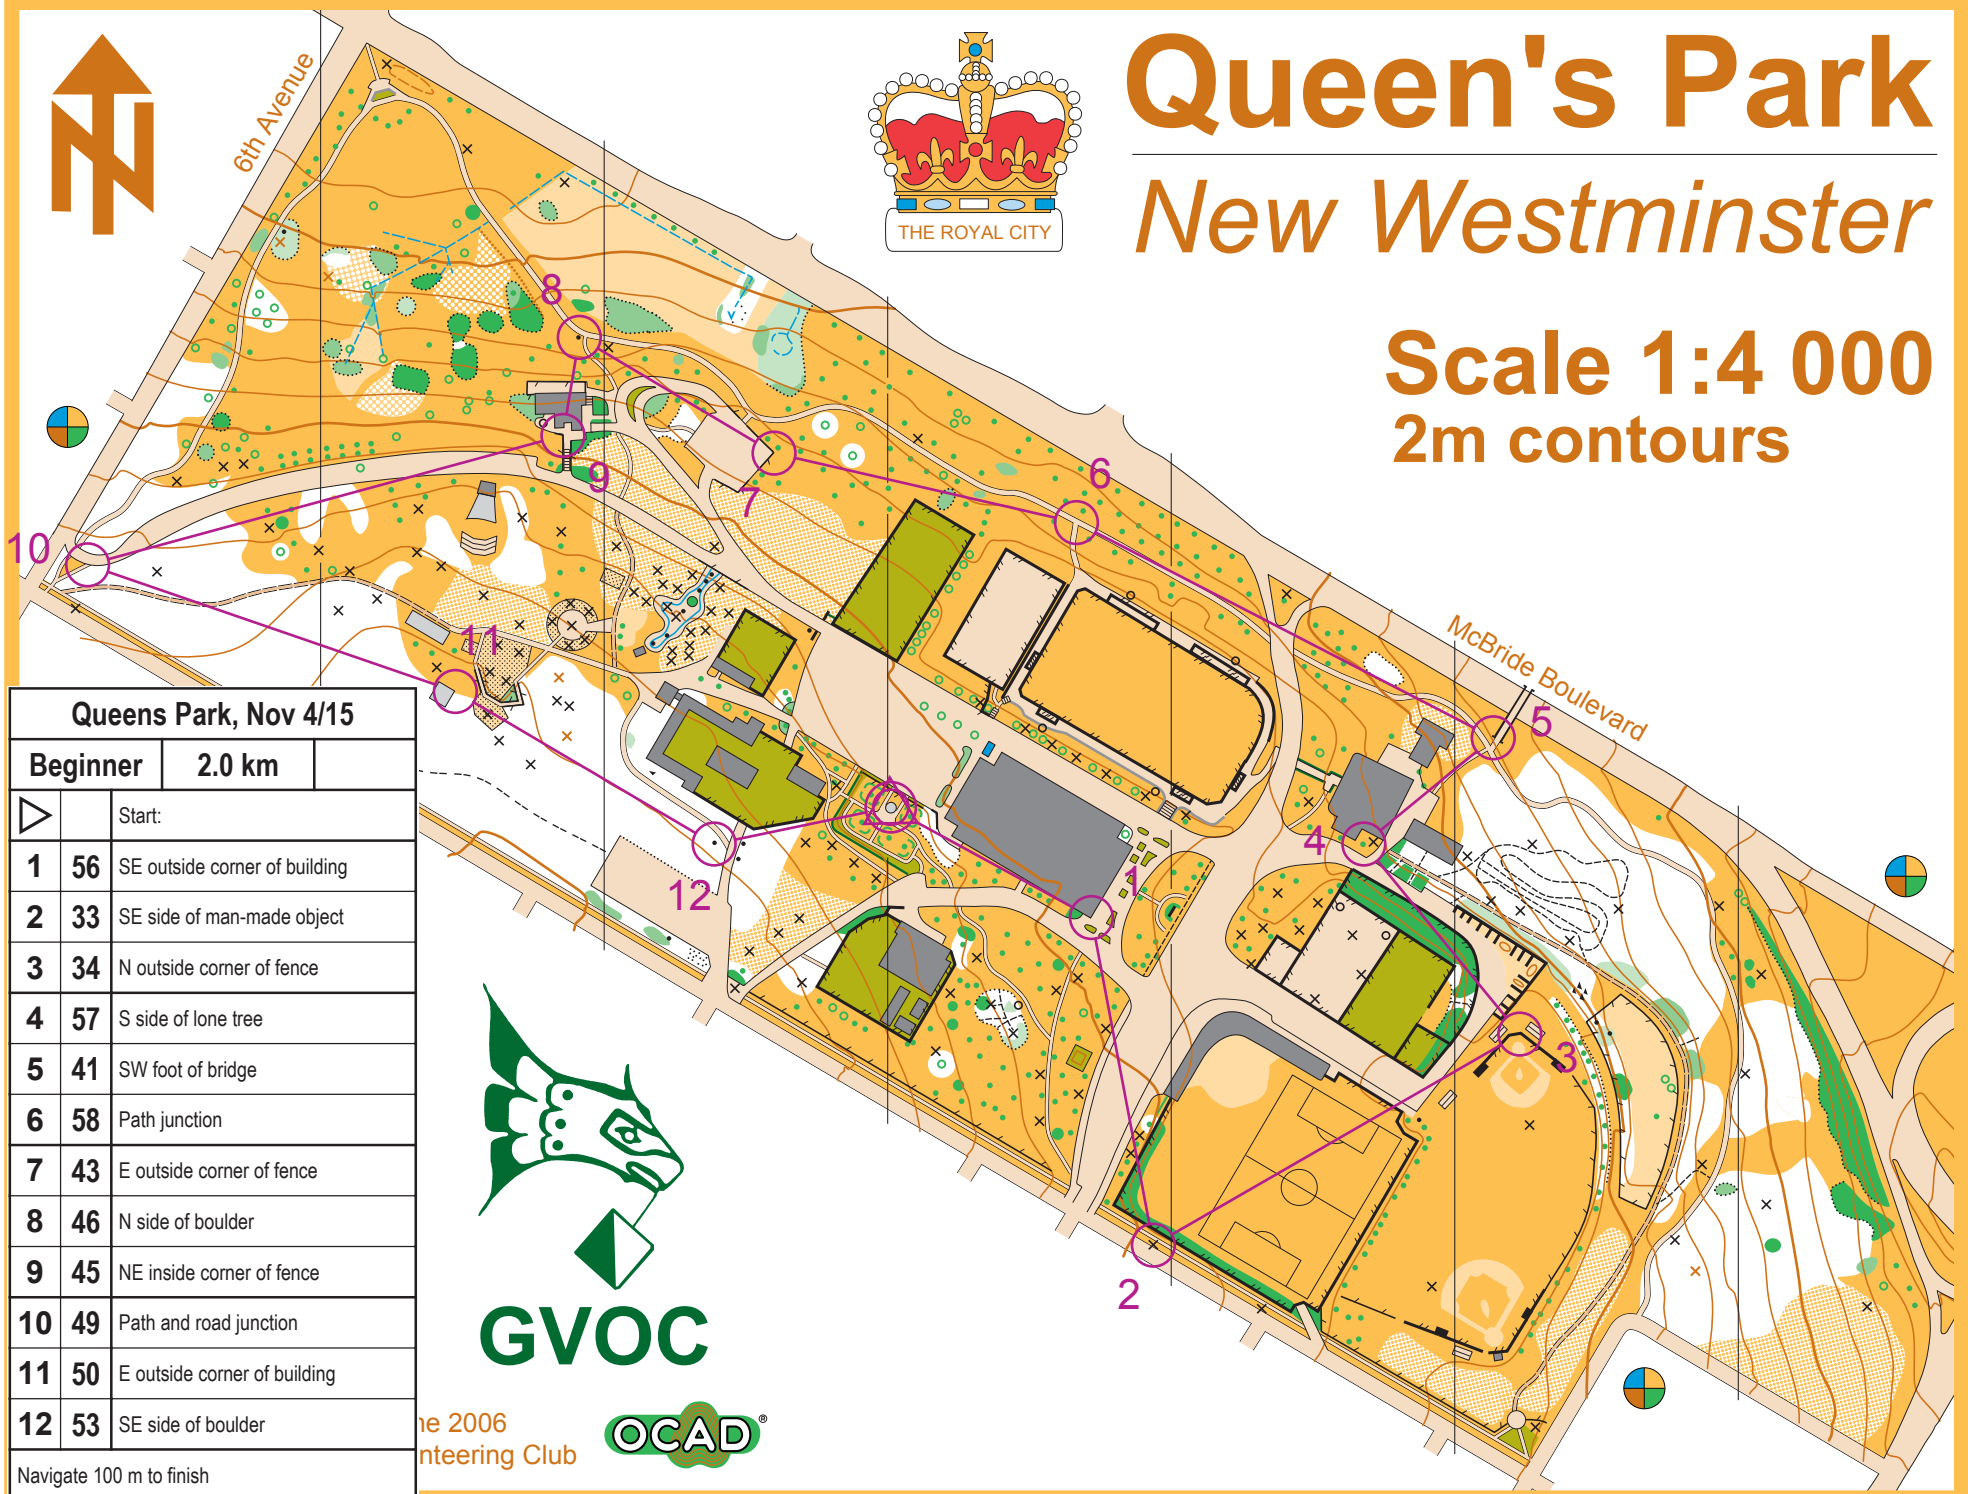

# Queen's Park

## New Westminster

Scale 1:4 000  
2m contours

Queens Park, Nov 4/15	
Beginner	2.0 km
	Start:
1	56 SE outside corner of building
2	33 SE side of man-made object
3	34 N outside corner of fence
4	57 S side of lone tree
5	41 SW foot of bridge
6	58 Path junction
7	43 E outside corner of fence
8	46 N side of boulder
9	45 NE inside corner of fence
10	49 Path and road junction
11	50 E outside corner of building
12	53 SE side of boulder
Navigate 100 m to finish	

**GVOC**

the 2006  
Mounting Club