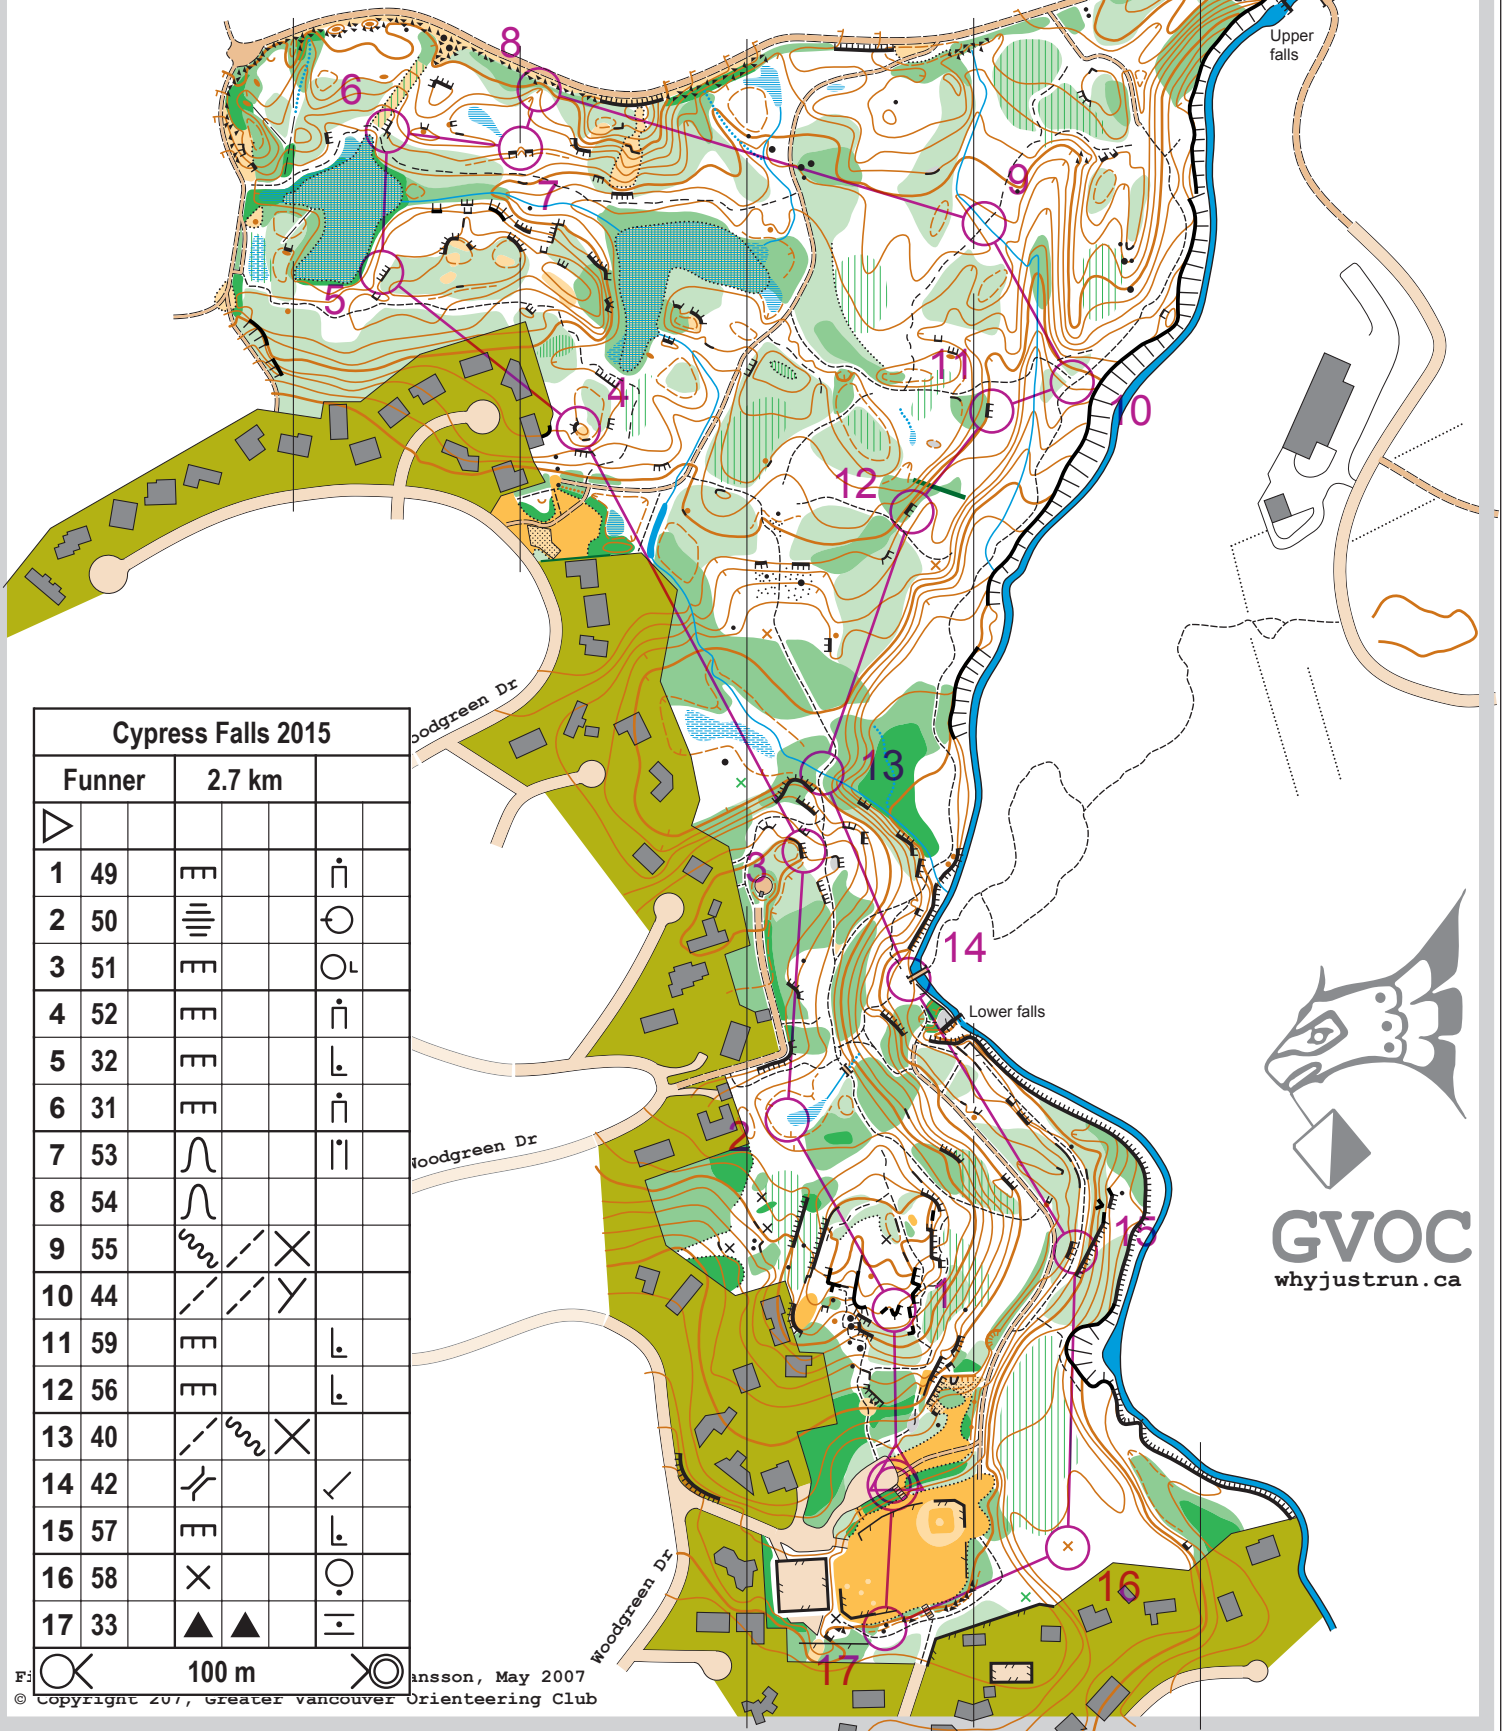

# Cypress Falls Park

Scale 1:5000

2.5m contours

Cypress Falls 2015			
Funner	2.7 km		
1	49	⌌	⌌
2	50	⌌	⊙
3	51	⌌	⊙
4	52	⌌	⌌
5	32	⌌	⌌
6	31	⌌	⌌
7	53	⌌	⌌
8	54	⌌	⌌
9	55	⌌	⌌
10	44	⌌	⌌
11	59	⌌	⌌
12	56	⌌	⌌
13	40	⌌	⌌
14	42	⌌	⌌
15	57	⌌	⌌
16	58	⌌	⊙
17	33	⌌	⌌

**GVOC**  
whyjustrun.ca