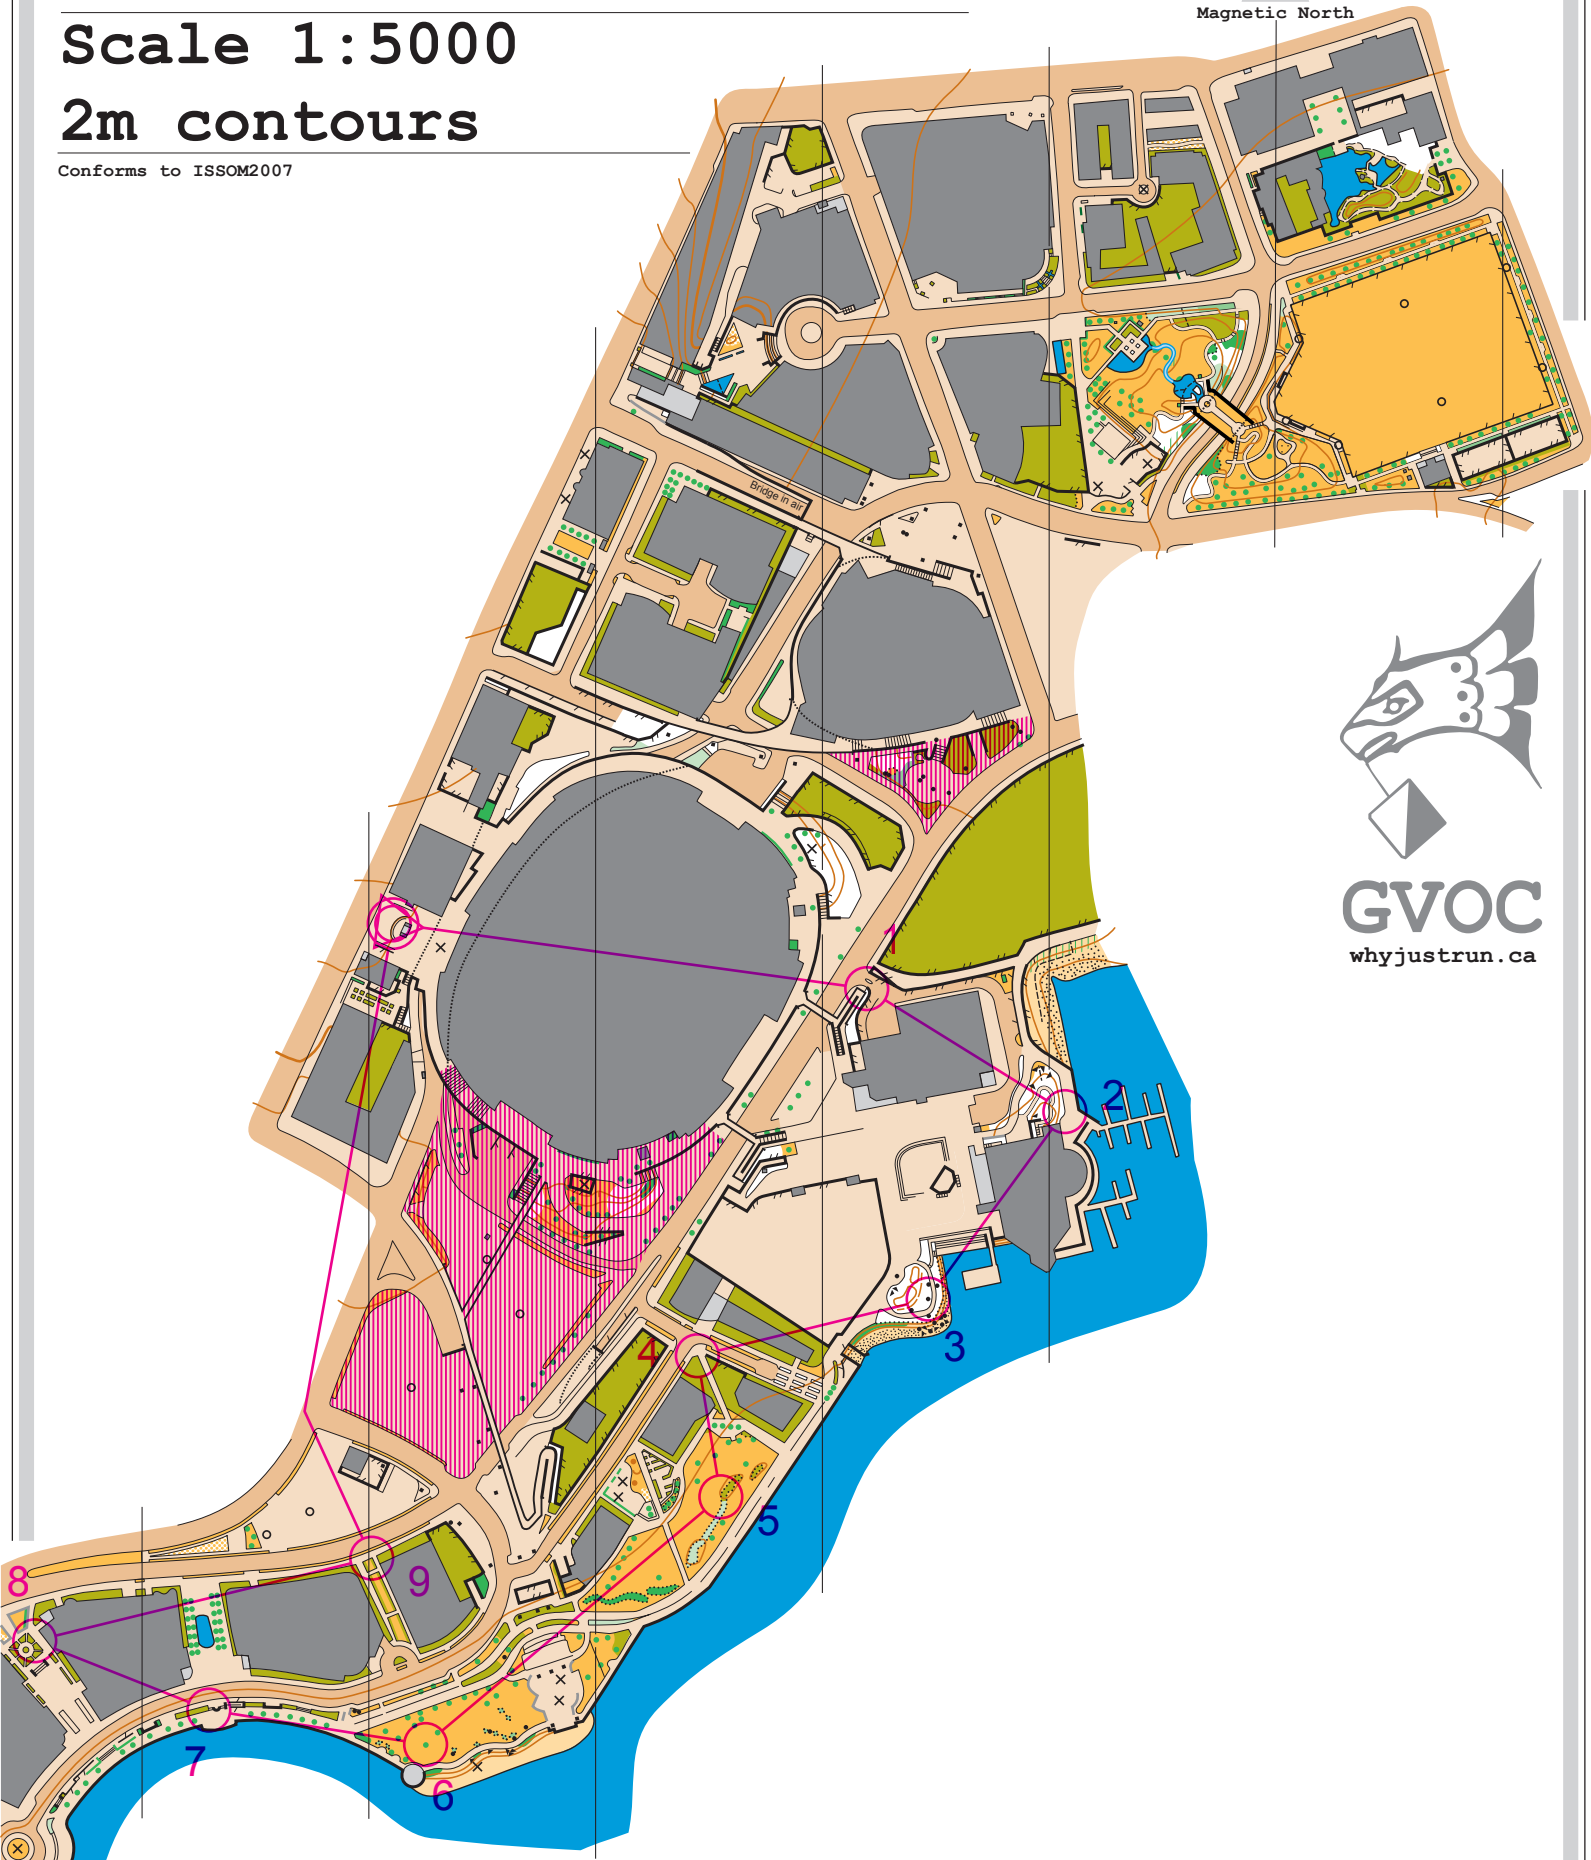

North False Creek

Scale 1:5000

2m contours

Conforms to ISSOM2007

GVOC
whyjustrun.ca