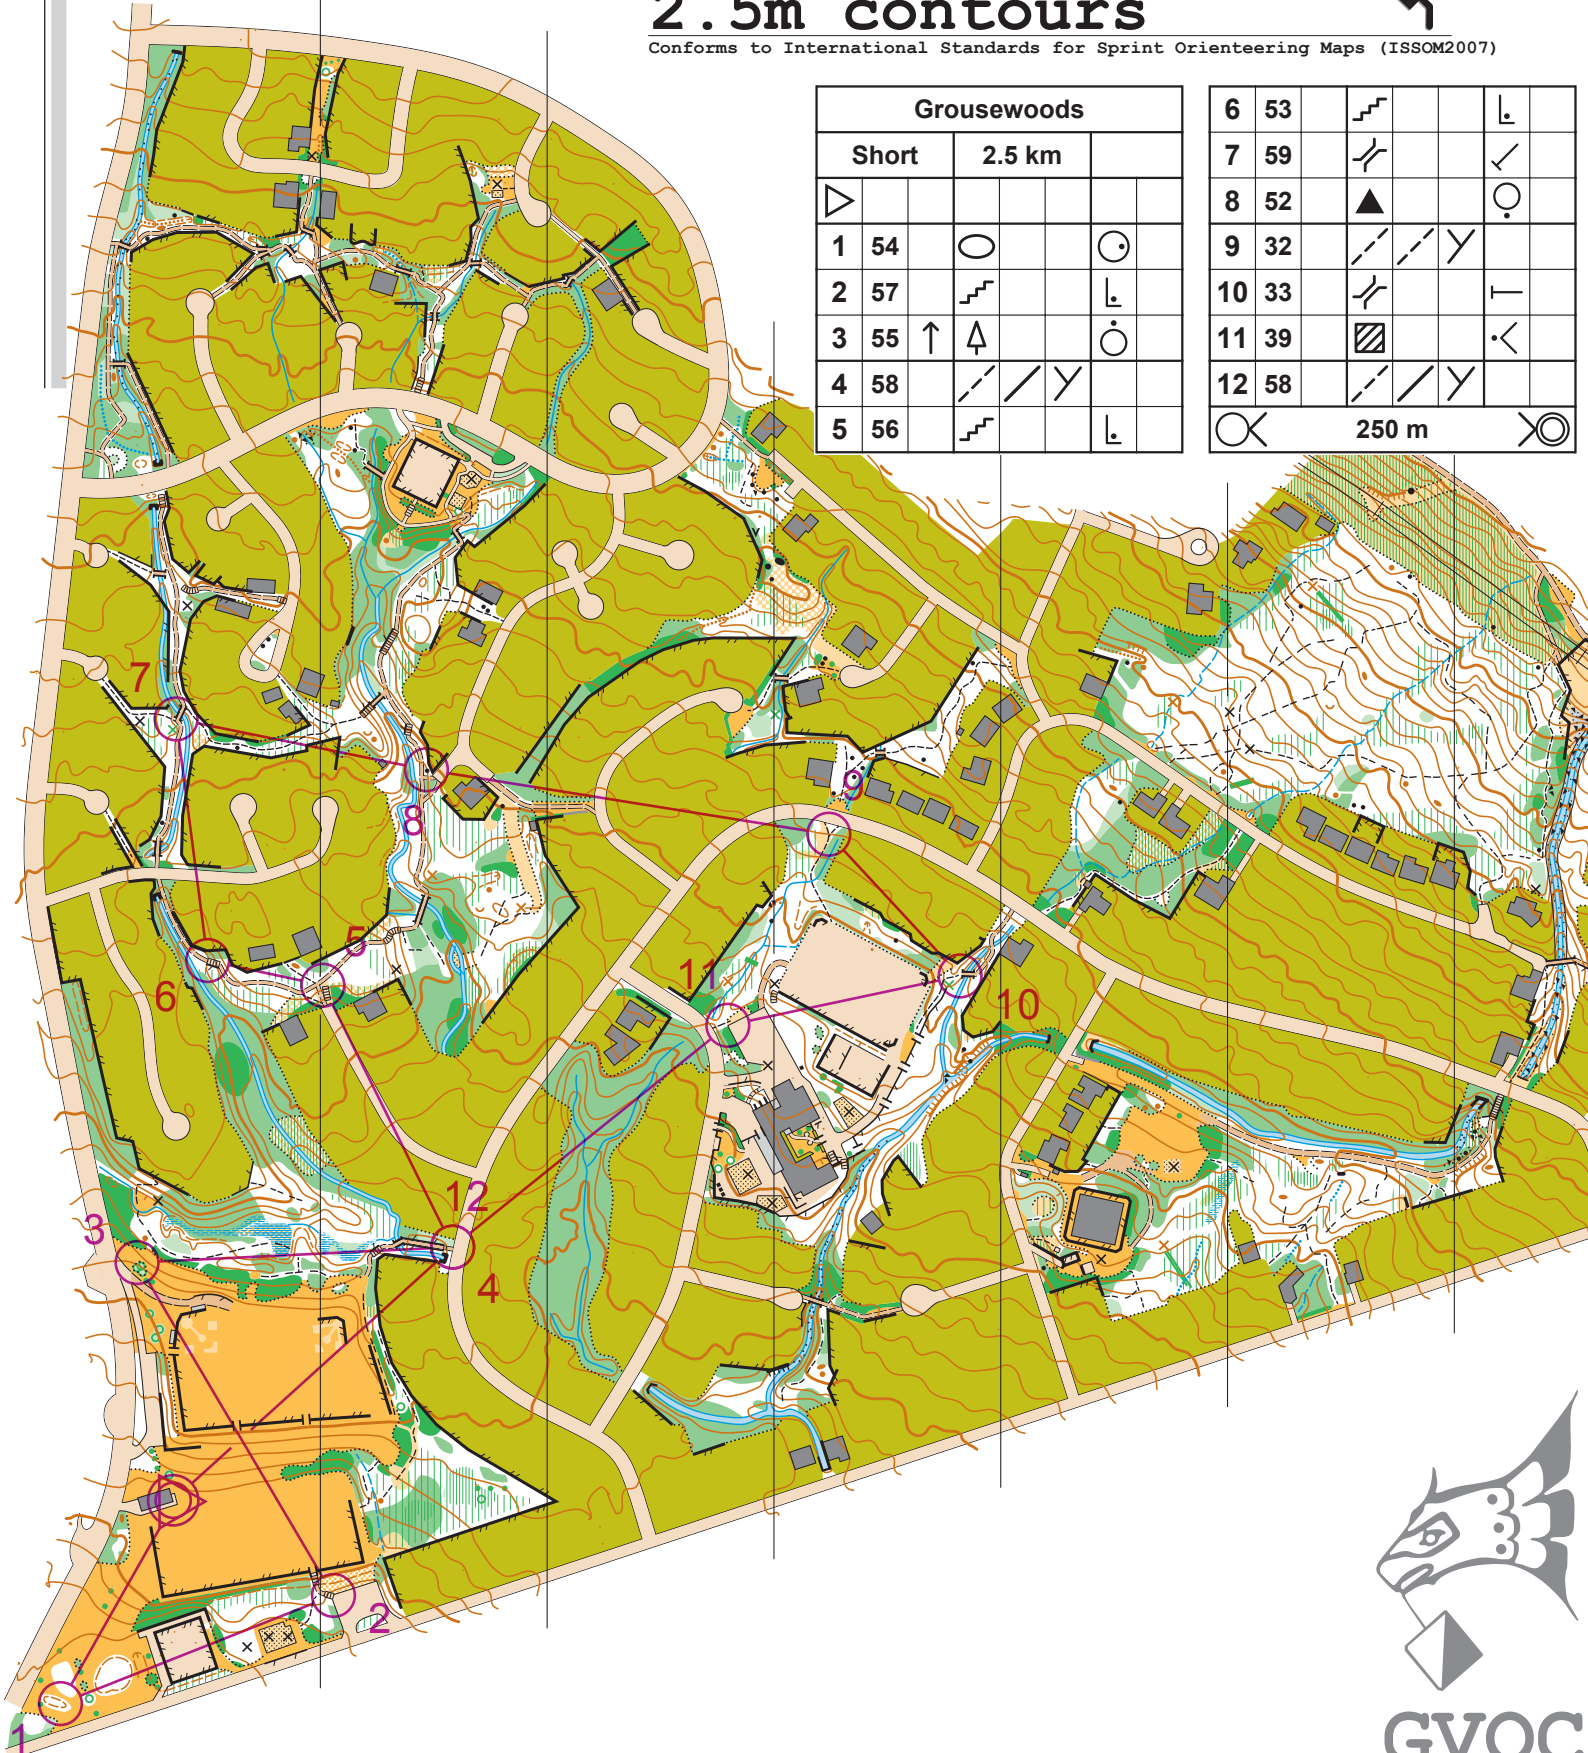

Grousewoods

Scale 1:5000

2.5m contours

Conforms to International Standards for Sprint Orienteering Maps (ISSOM2007)

		Grousewoods	
	Short	2.5 km	
▶			
1	54	○	⊙
2	57	⌄	⌄
3	55	↑	⊙
4	58	⌄	⌄
5	56	⌄	⌄

6	53	⌄		⌄
7	59	⌄		⌄
8	52	▲		⊙
9	32	⌄	⌄	⌄
10	33	⌄		⌄
11	39	▨		⌄
12	58	⌄	⌄	⌄
		250 m		⊙

GVOC
whyjustrun.ca