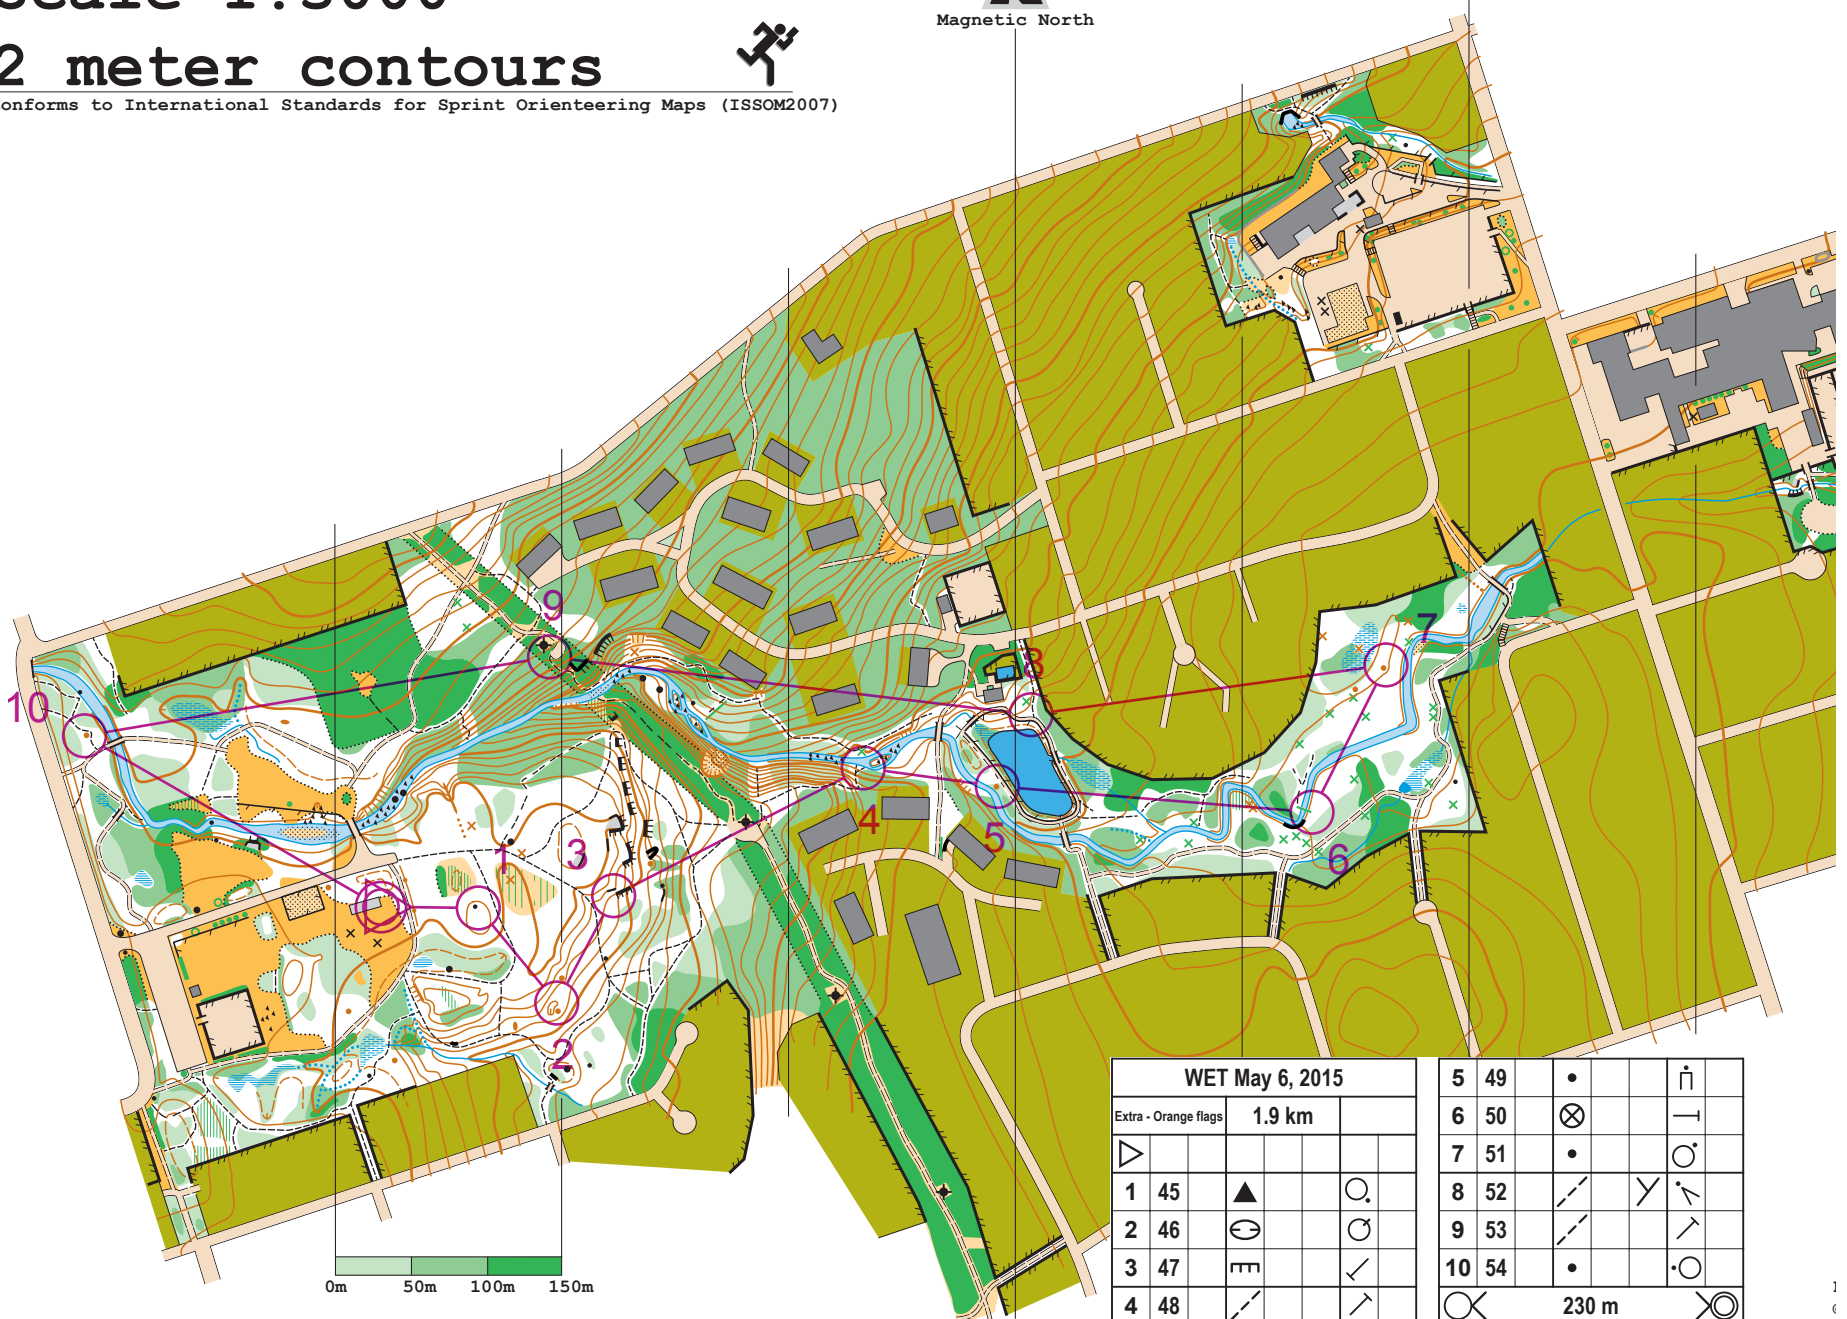

Princess Park

Scale 1:5000

2 meter contours

Conforms to International Standards for Sprint Orienteering Maps (ISSOM2007)

WET May 6, 2015			
Extra - Orange flags	1.9 km		
1 45			
2 46			
3 47			
4 48			

5 49			
6 50			
7 51			
8 52			
9 53			
10 54			

230 m