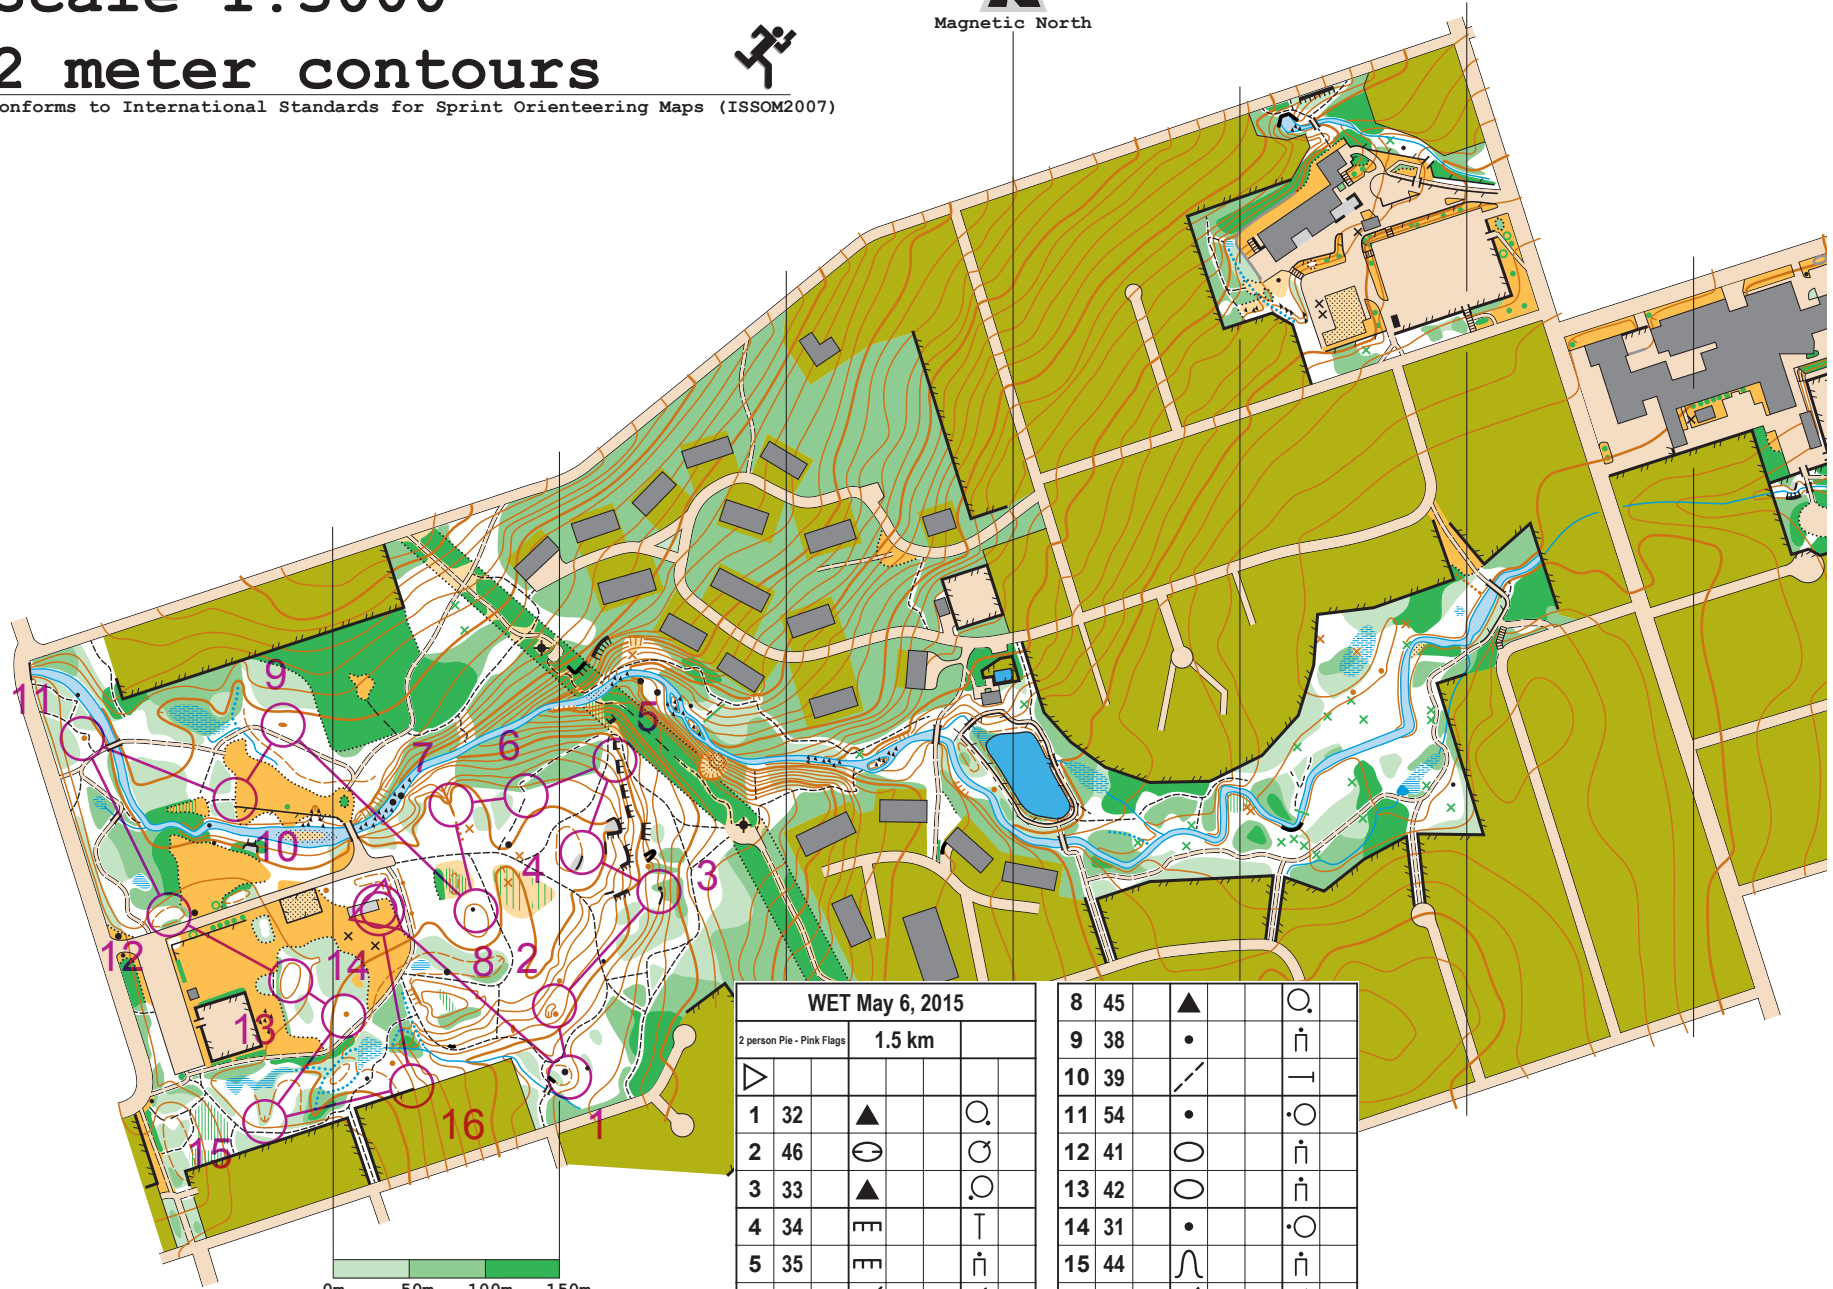

Princess Park

Scale 1:5000

2 meter contours

Conforms to International Standards for Sprint Orienteering Maps (ISSOM2007)

WET May 6, 2015			
2 person Pie - Pink Flags		1.5 km	
▶			
1	32	▲	○
2	46	⊖	⊙
3	33	▲	○
4	34	≡	┘
5	35	≡	┘
6	36	┘	<
7	37	∩	┘

8	45	▲	○
9	38	•	┘
10	39	┘	┘
11	54	•	○
12	41	○	┘
13	42	○	┘
14	31	•	○
15	44	∩	┘
16	43	↖	↖

○ 120 m ○