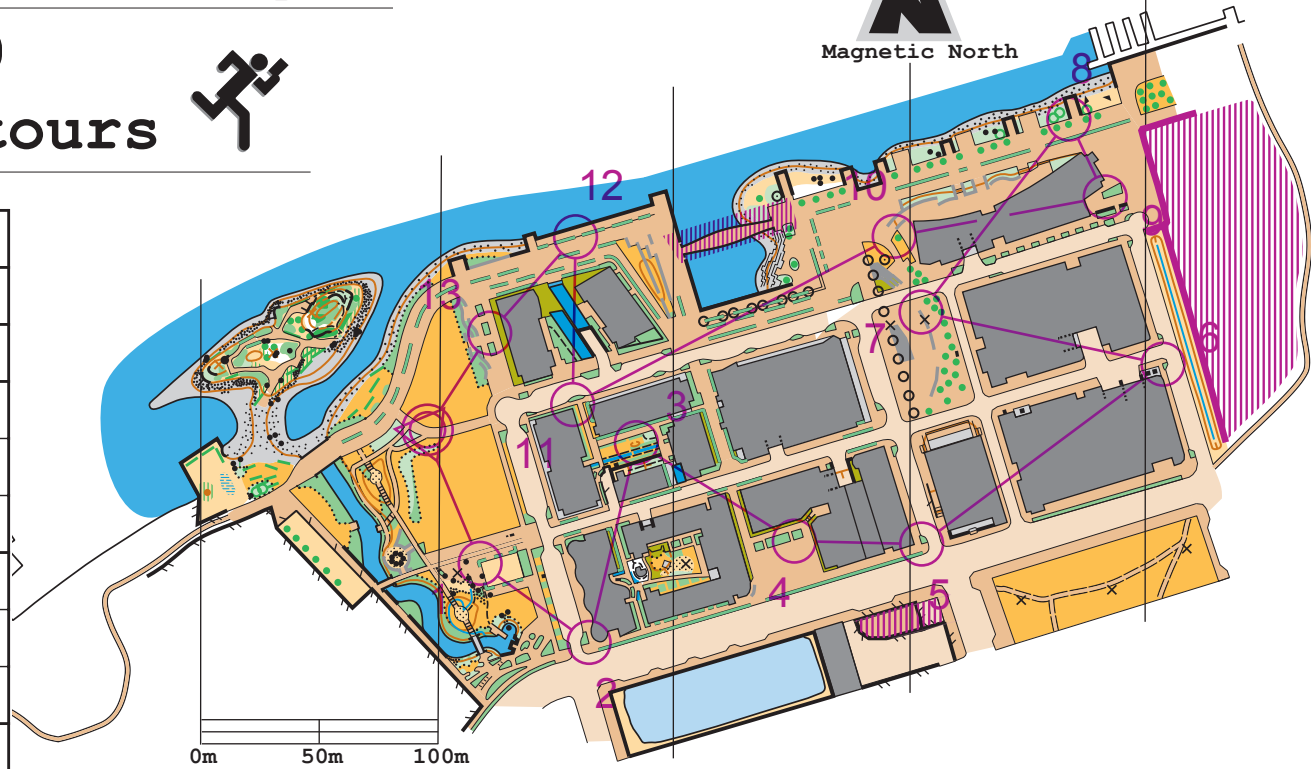

Athletes Village

WET March 4th 2015

Scale 1:4000

2 meter contours

WET OVillage March 4th 2015		
Short	1.4 km	
▷		
1	38	▷▷▷
2	36	▷▷▷
3	39	⊖
4	53	▷▷▷
5	51	▷▷▷
6	50	▷▷▷
7	52	⚡
8	33	⚡
9	32	▷▷▷
10	34	⬆
11	40	▷▷▷
12	42	▷▷▷
13	43	▷▷▷
⊙	60 m	⊙

Winning Time: _____
 My Time: _____
 My Position: _____
 % Behind: _____

1:2000