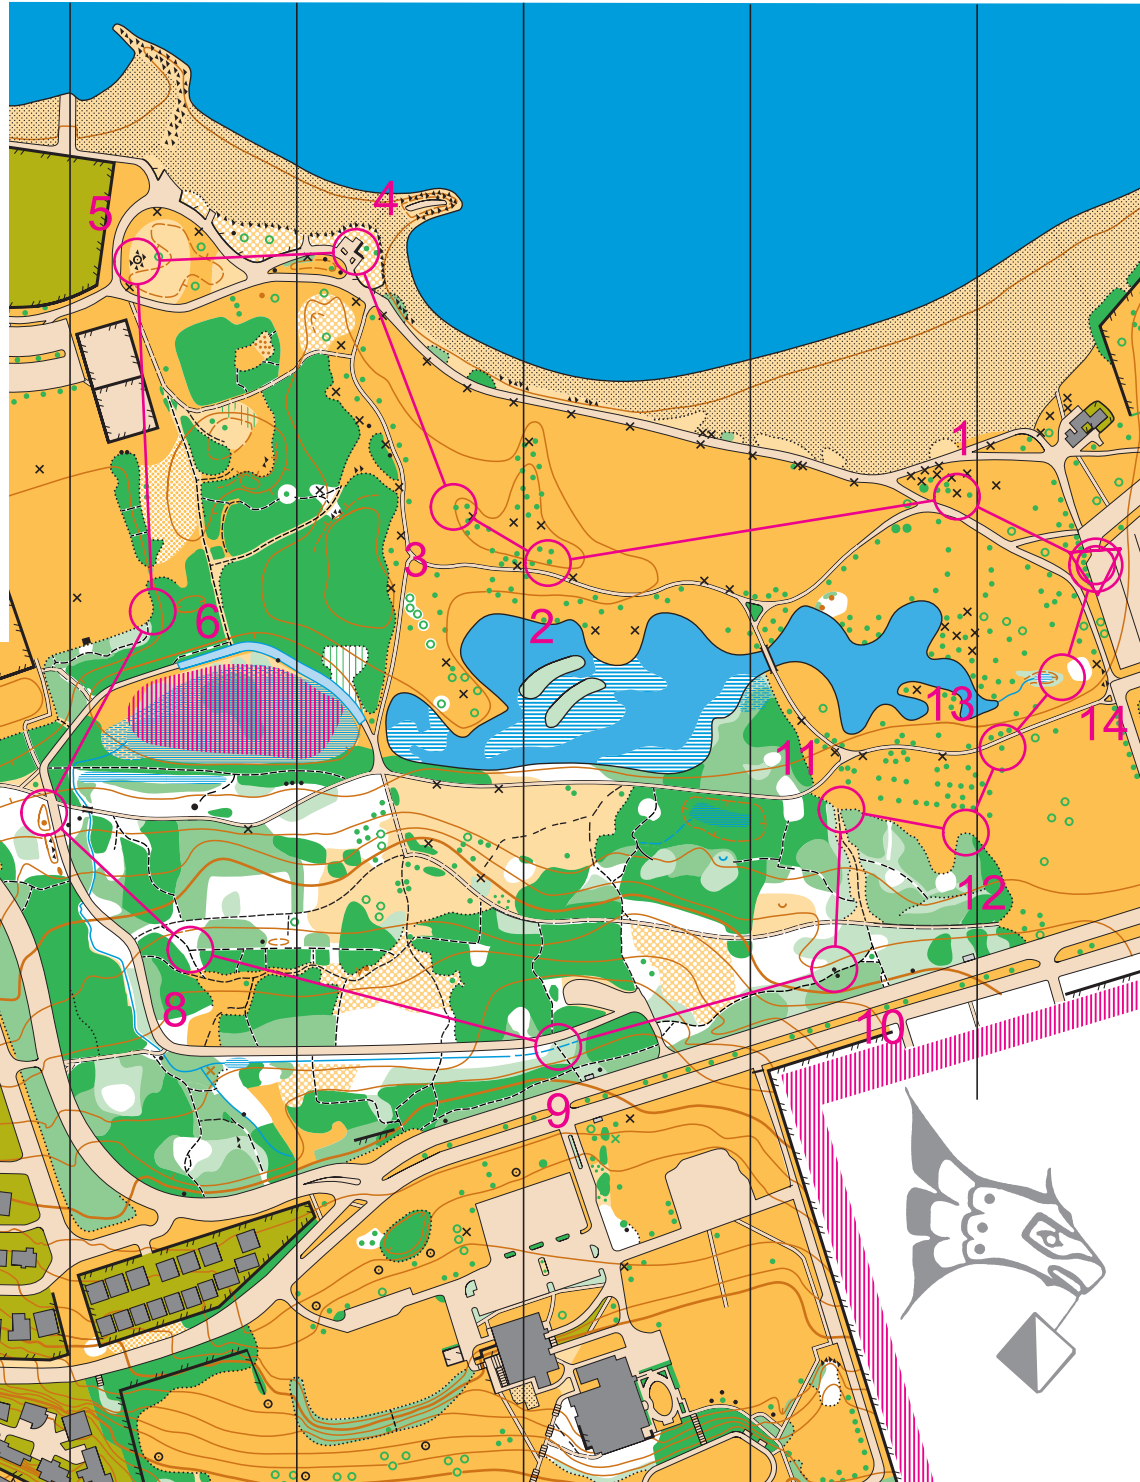

Jericho Beach Park scale 1:5000 Contours 2.5m

Jericho Beach WET 25/1/14 Course Novice, Length 2.1 km

Start

- 1. 46 S bench, S side
 - 2. 48 S tree, S side
 - 3. 49 NW tree, W side
 - 4. 51 Fence, W corner
 - 5. 50 Statue, S side
 - 6. 42 Veg boundary, SE corner
 - 7. 41 Hill, N part
 - 8. 31 Path junction
 - 9. 45 Path/stream crossing
 - 10. 40 N boulder, S side
 - 11. 60 Veg boundary, NW corner
 - 12. 58 Veg boundary, N side
 - 13. 55 Tree, E side
 - 14. 33 Veg boundary, E side
- 80 m from last control to finish. No tapes

Jericho Beach WET 25/1/14				
Novice		2.1 km		
▷		▨		└┘
1	46 ↓	×		♀
2	48 ↓	△		♀
3	49 ↖	△		⊙
4	51 ↗			◁
5	50 ⊙			♀
6	42 ⋯			└┘
7	41 ⊙			⊙
8	31 /		γ	
9	45 / wavy		×	
10	40 ↑	▲		♀
11	60 ⋯			└┘
12	58 ⋯			⊙
13	55 △			⊙
14	33 ⋯			⊙

80 m