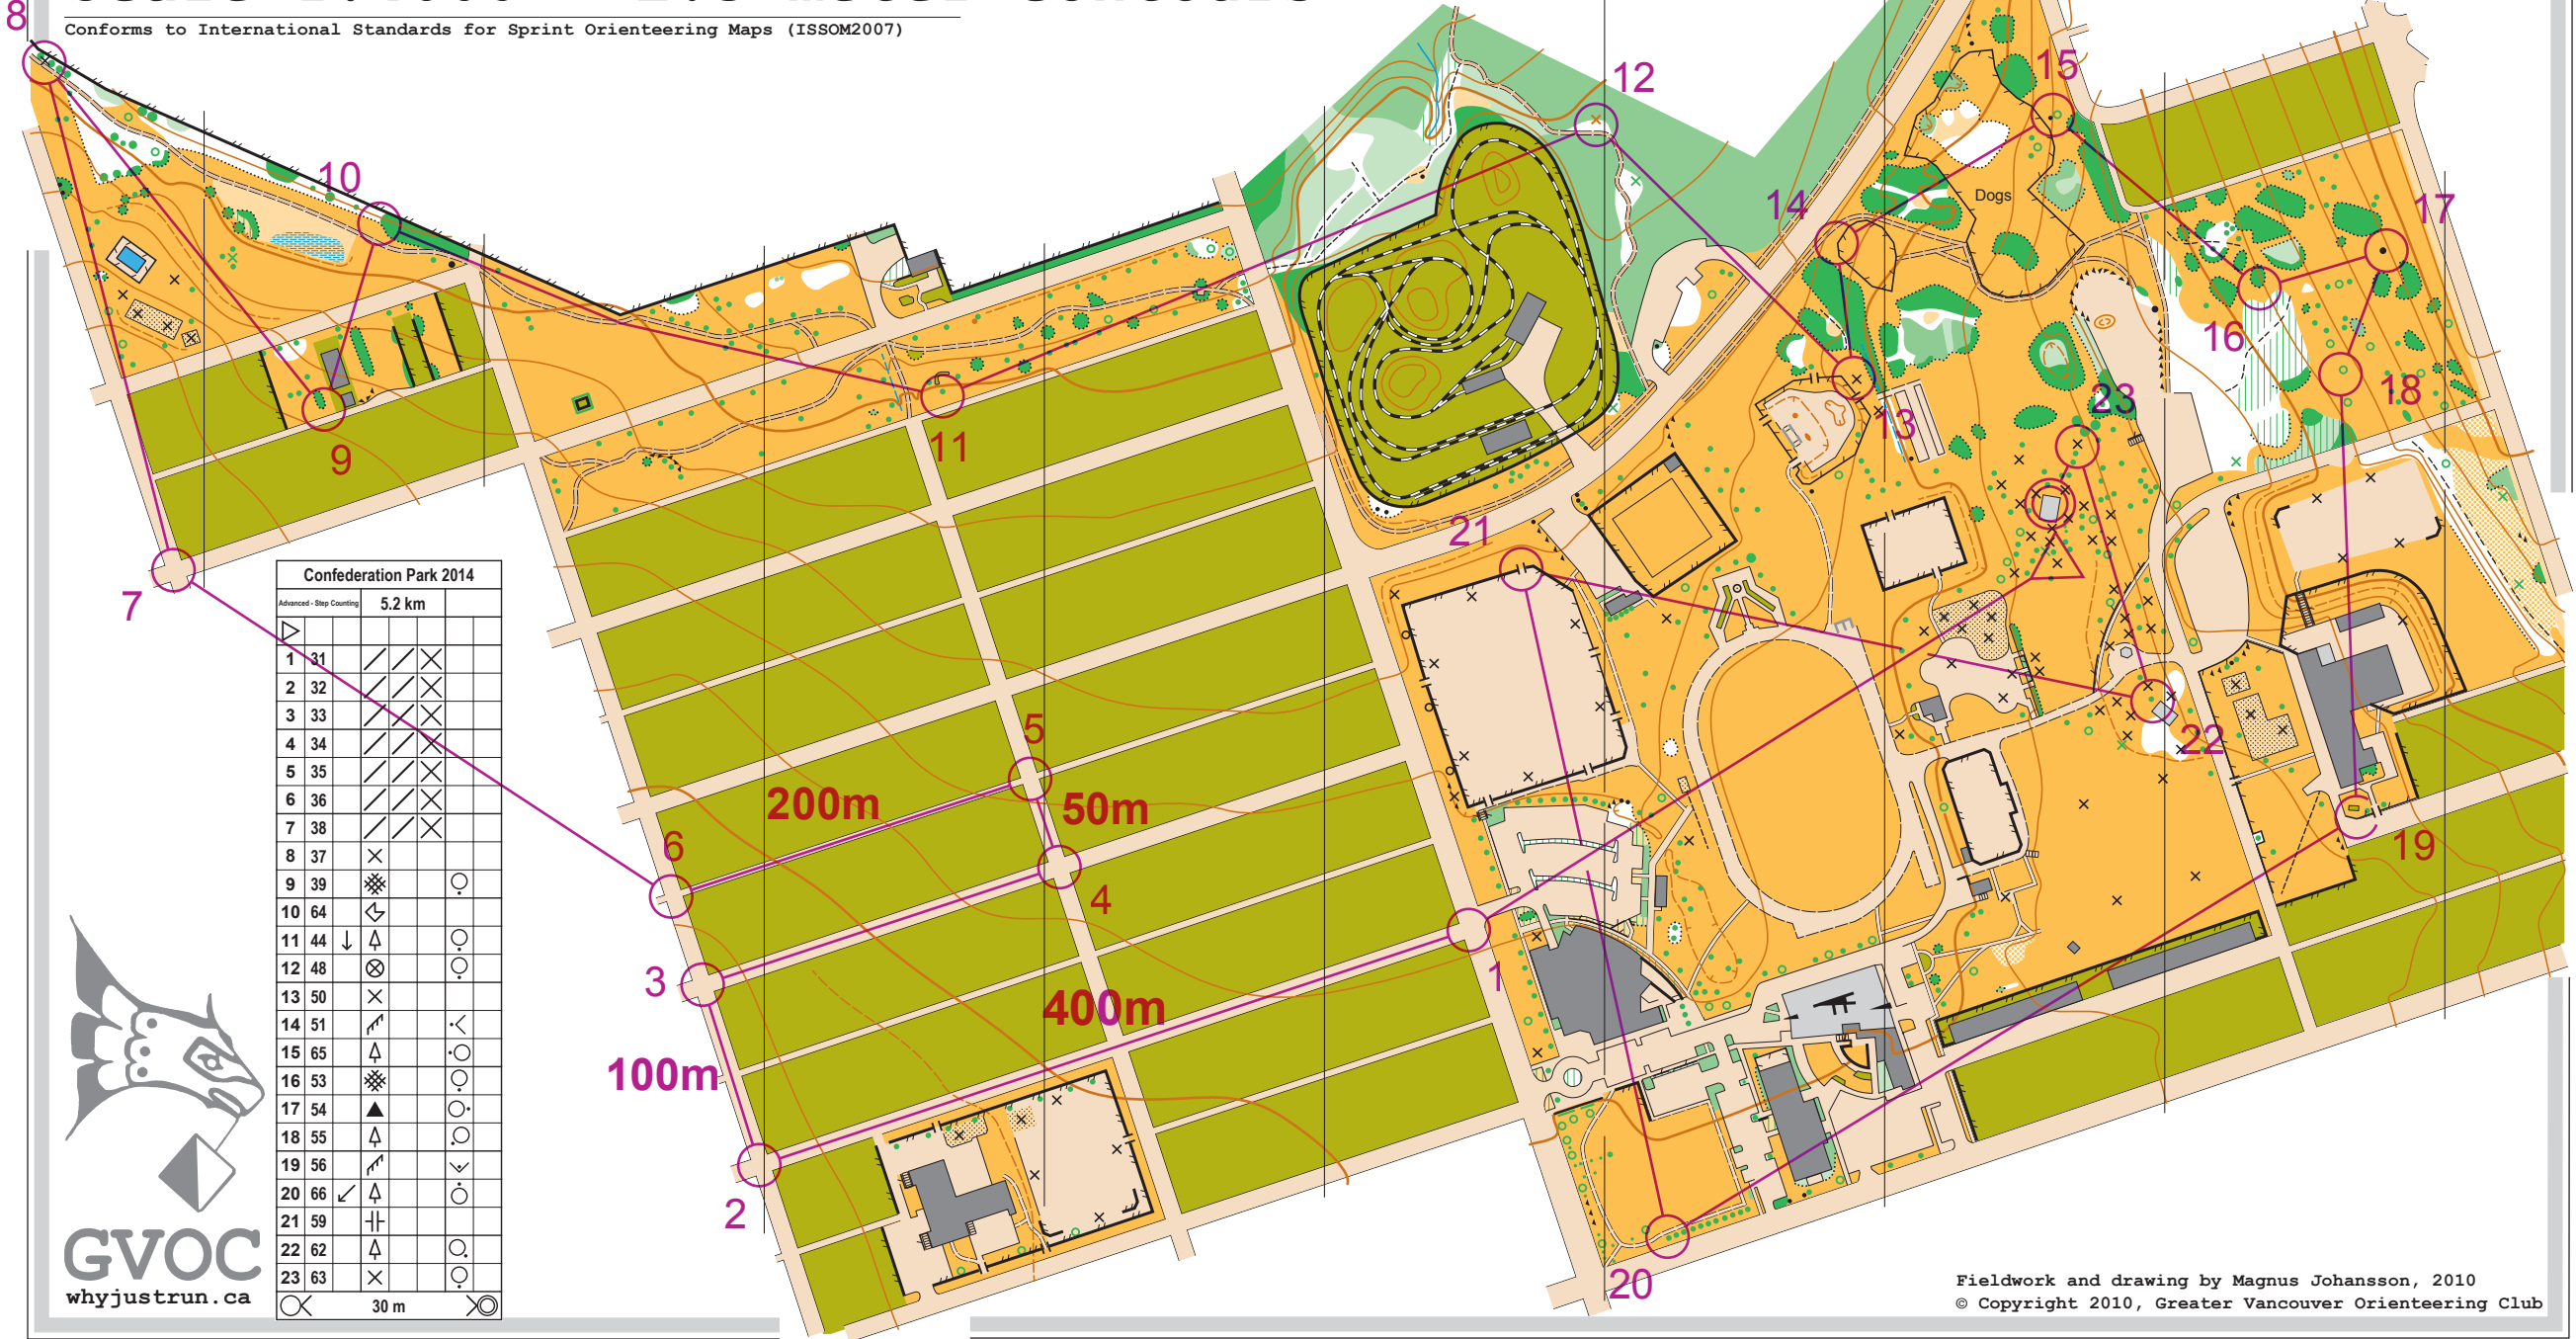

Confederation Park

Scale 1:4000 2.5 meter contours

Conforms to International Standards for Sprint Orienteering Maps (ISSOM2007)

Confederation Park 2014			
Advanced - Step Counting	5.2 km		
1	31		
2	32	X	X
3	33	X	X
4	34	X	X
5	35	X	X
6	36	X	X
7	38	X	X
8	37	X	
9	39	X	○
10	64	↔	○
11	44	↓	○
12	48	⊗	○
13	50	X	○
14	51	↗	○
15	65	↑	○
16	53	X	○
17	54	▲	○
18	55	↑	○
19	56	↗	○
20	66	↙	○
21	59	⊥	○
22	62	↑	○
23	63	X	○
		○	○

Fieldwork and drawing by Magnus Johansson, 2010
© Copyright 2010, Greater Vancouver Orienteering Club